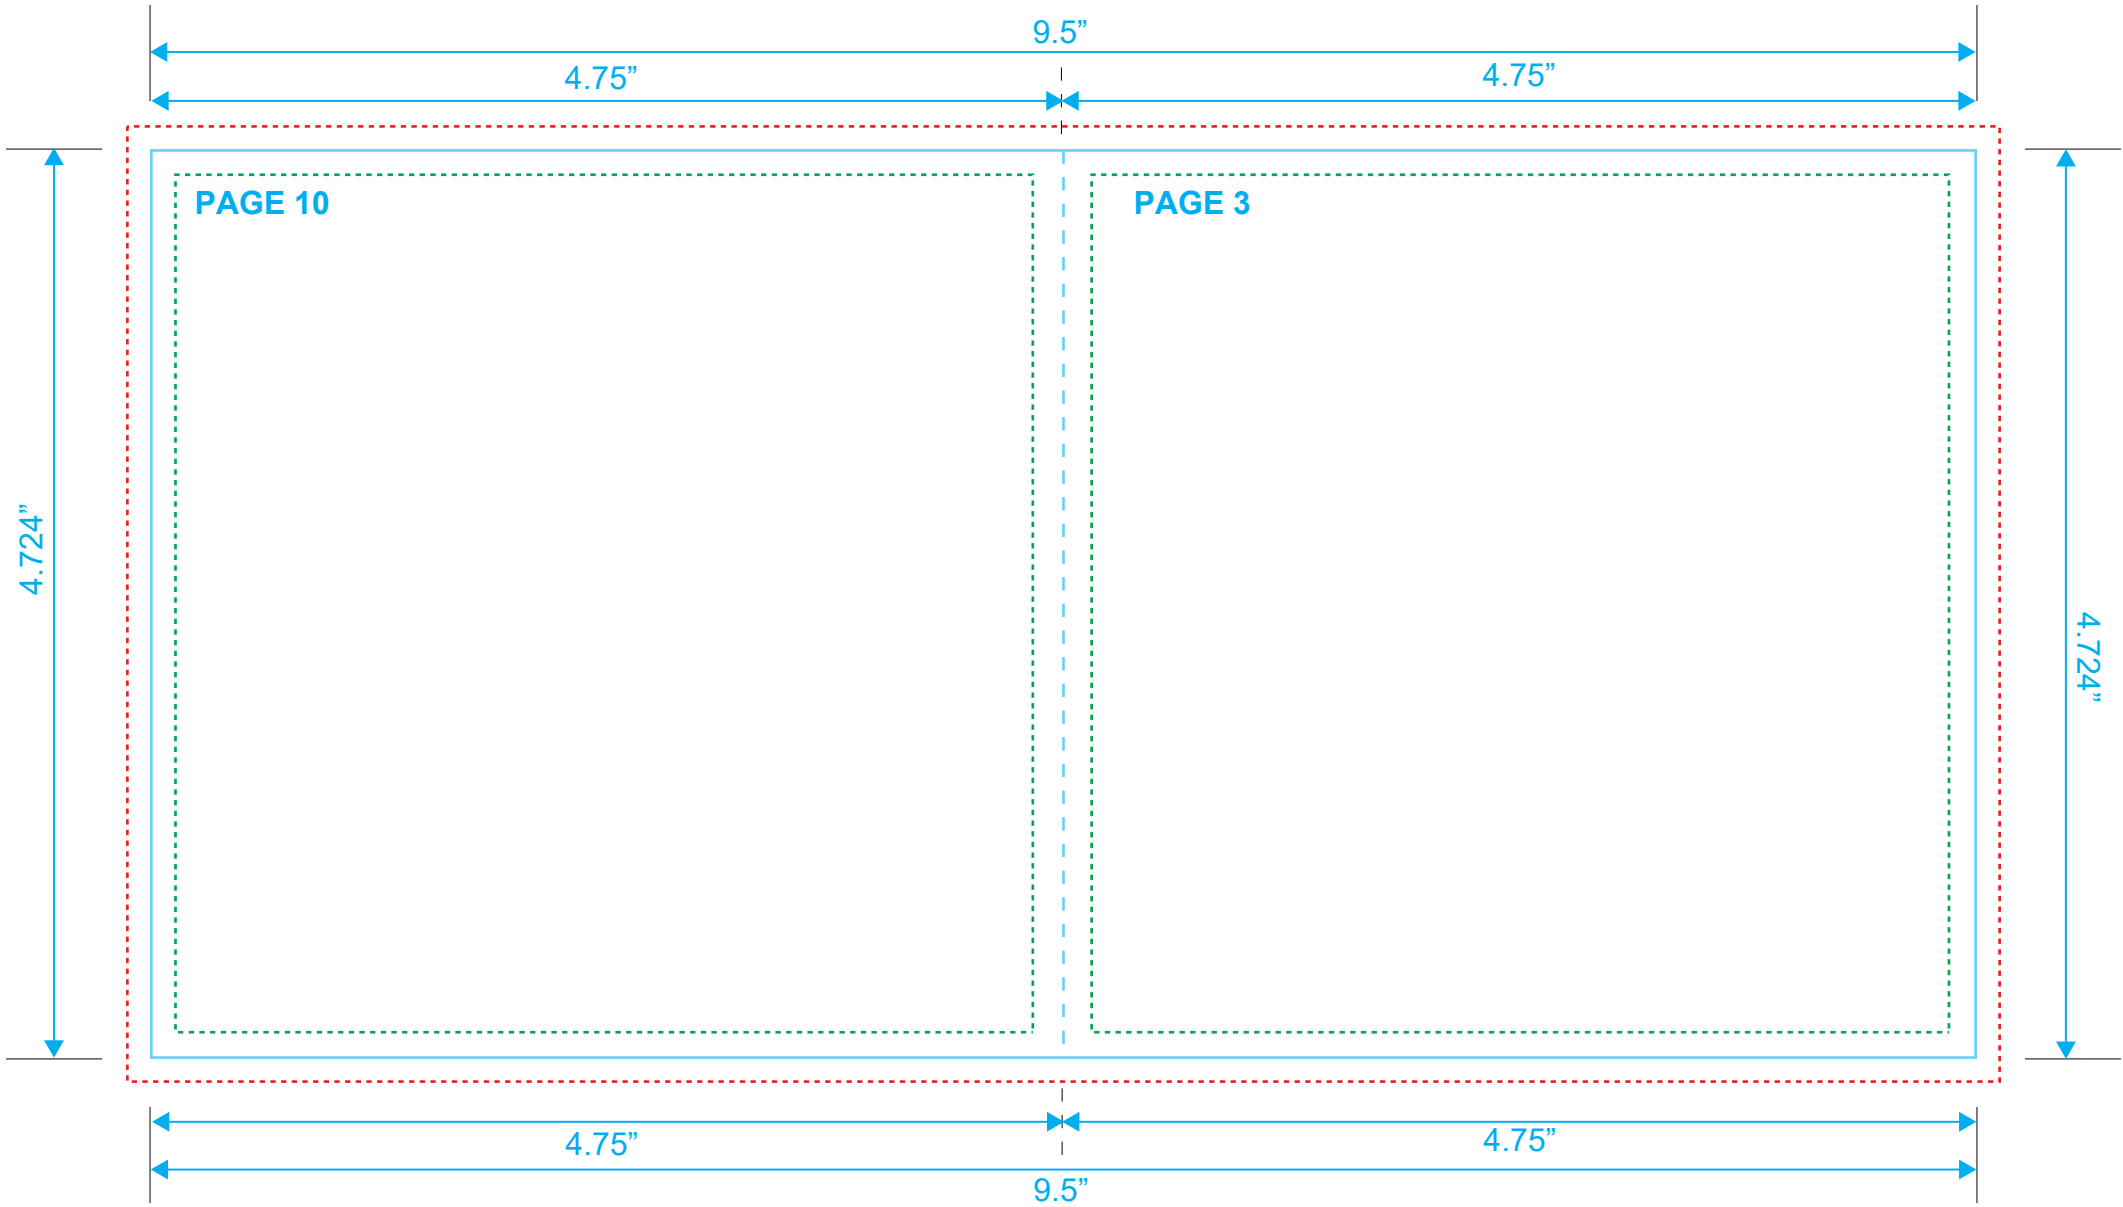

BOOKLET
Reference: 12 Pages
Style: 2 Panel
Size: 9.5" x 4.724"

Type Safety .....
Bleed Line .....
Crop Line ———