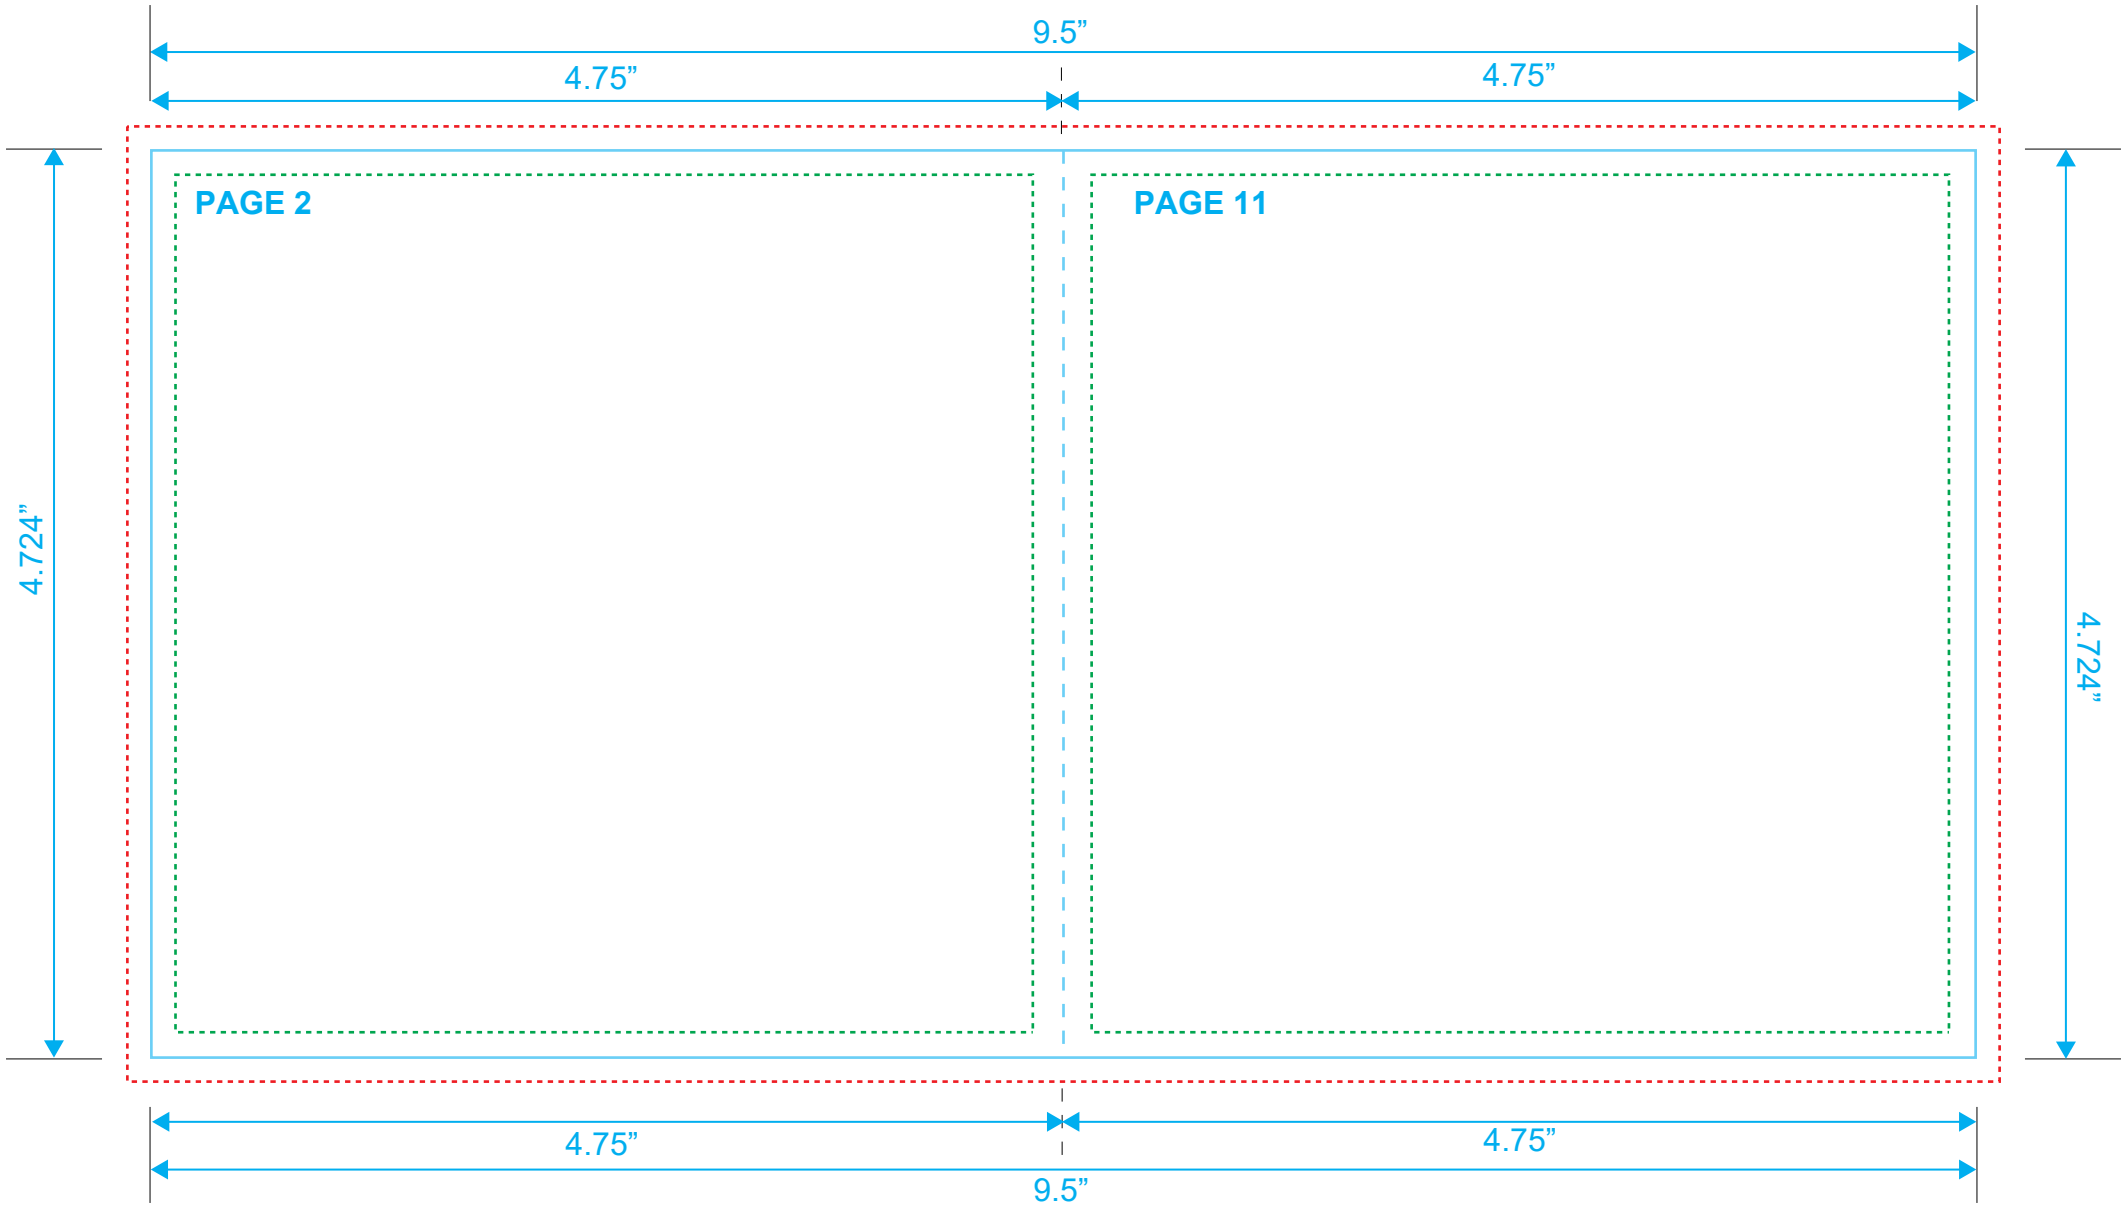

BOOKLET
Reference: 12 Pages
Style: 2 Panel
Size: 9.5" x 4.724"

Type Safety .....
Bleed Line .....
Crop Line _____