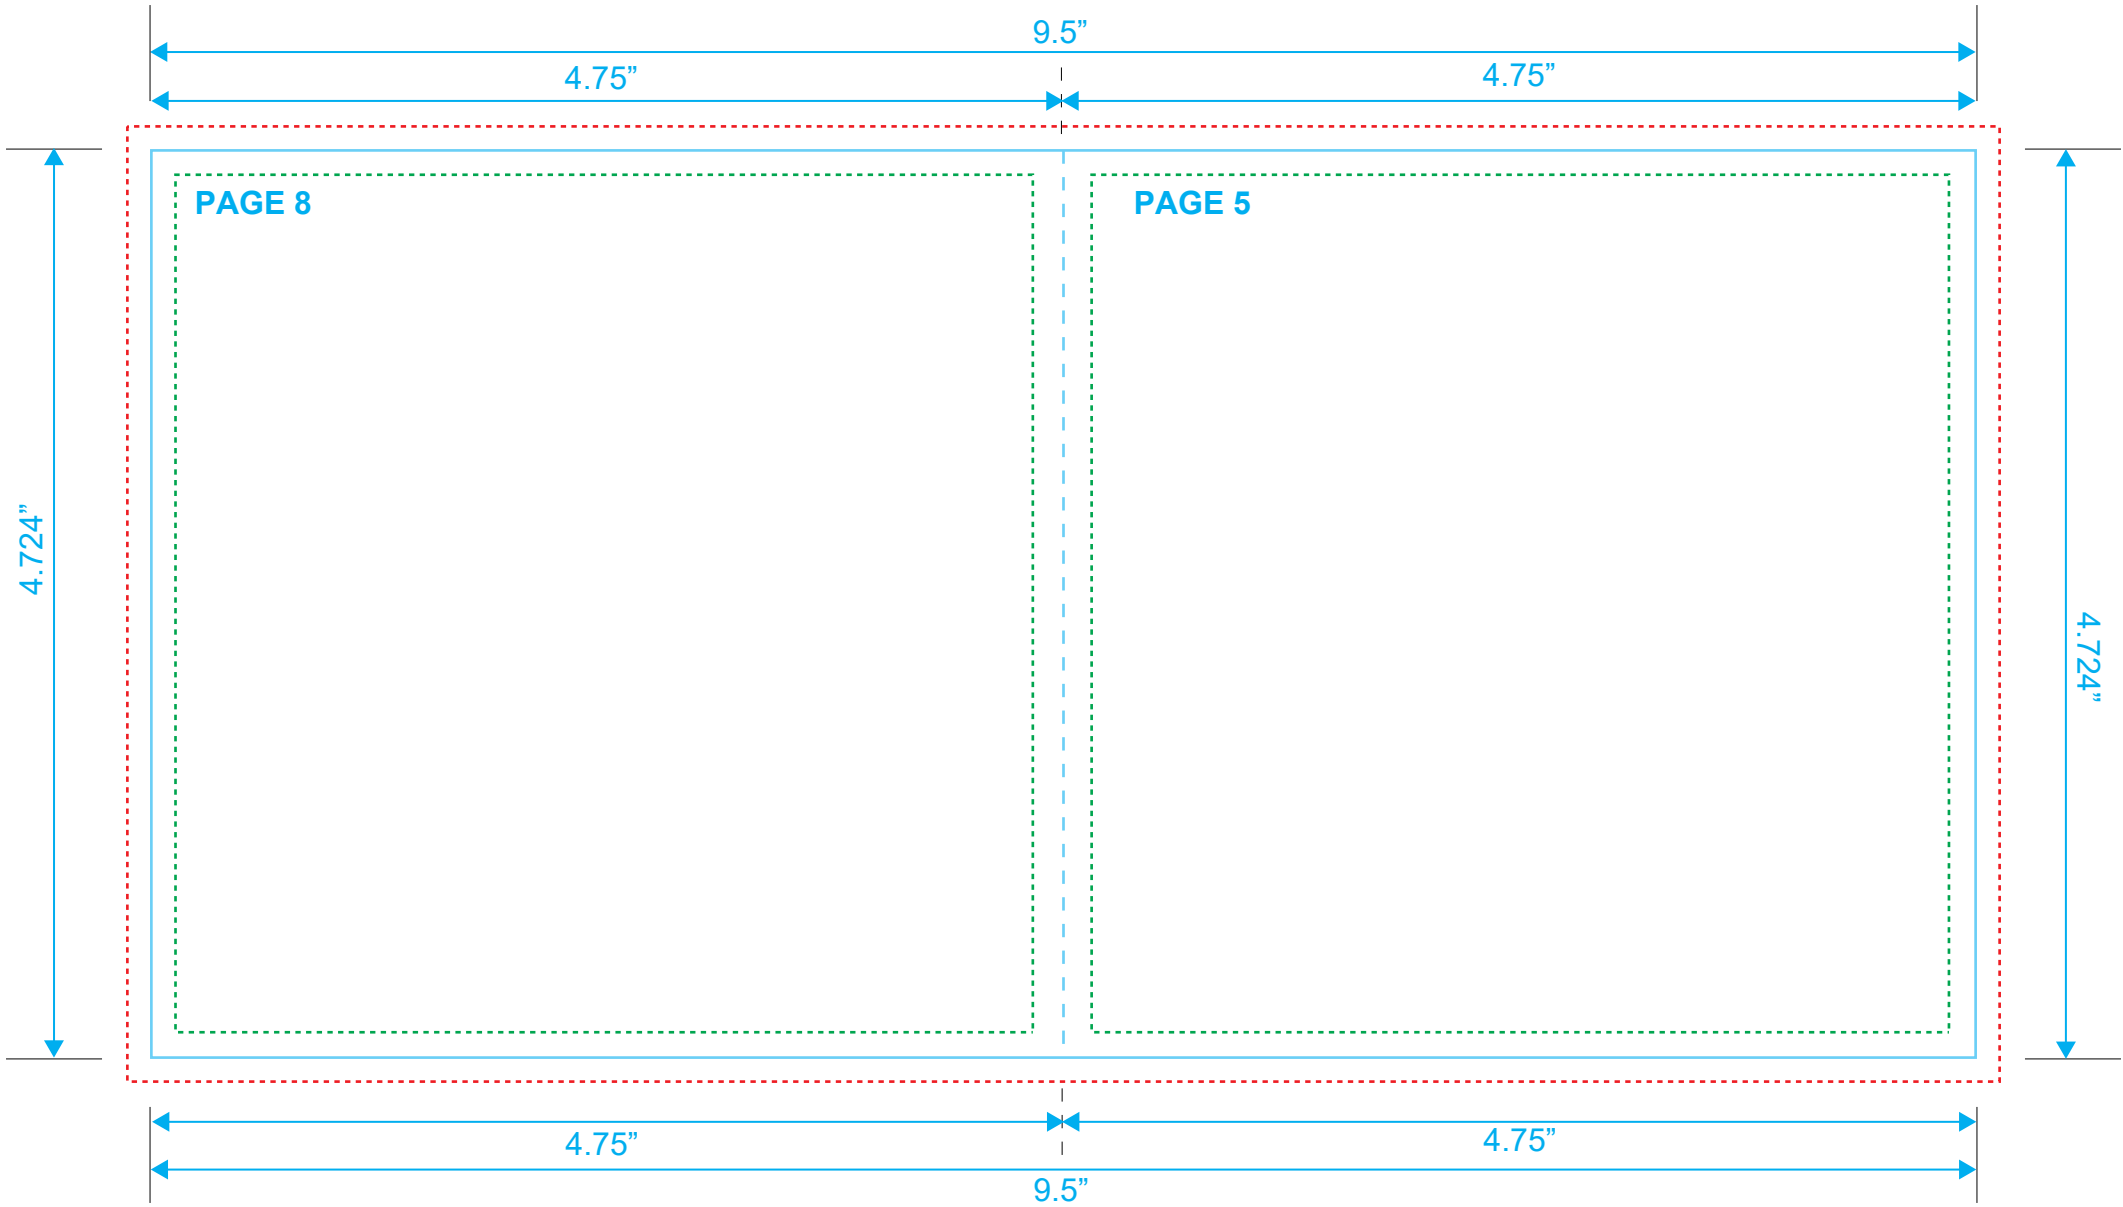

BOOKLET
Reference: 12 Pages
Style: 2 Panel
Size: 9.5" x 4.724"

Type Safety .....
Bleed Line .....
Crop Line ———