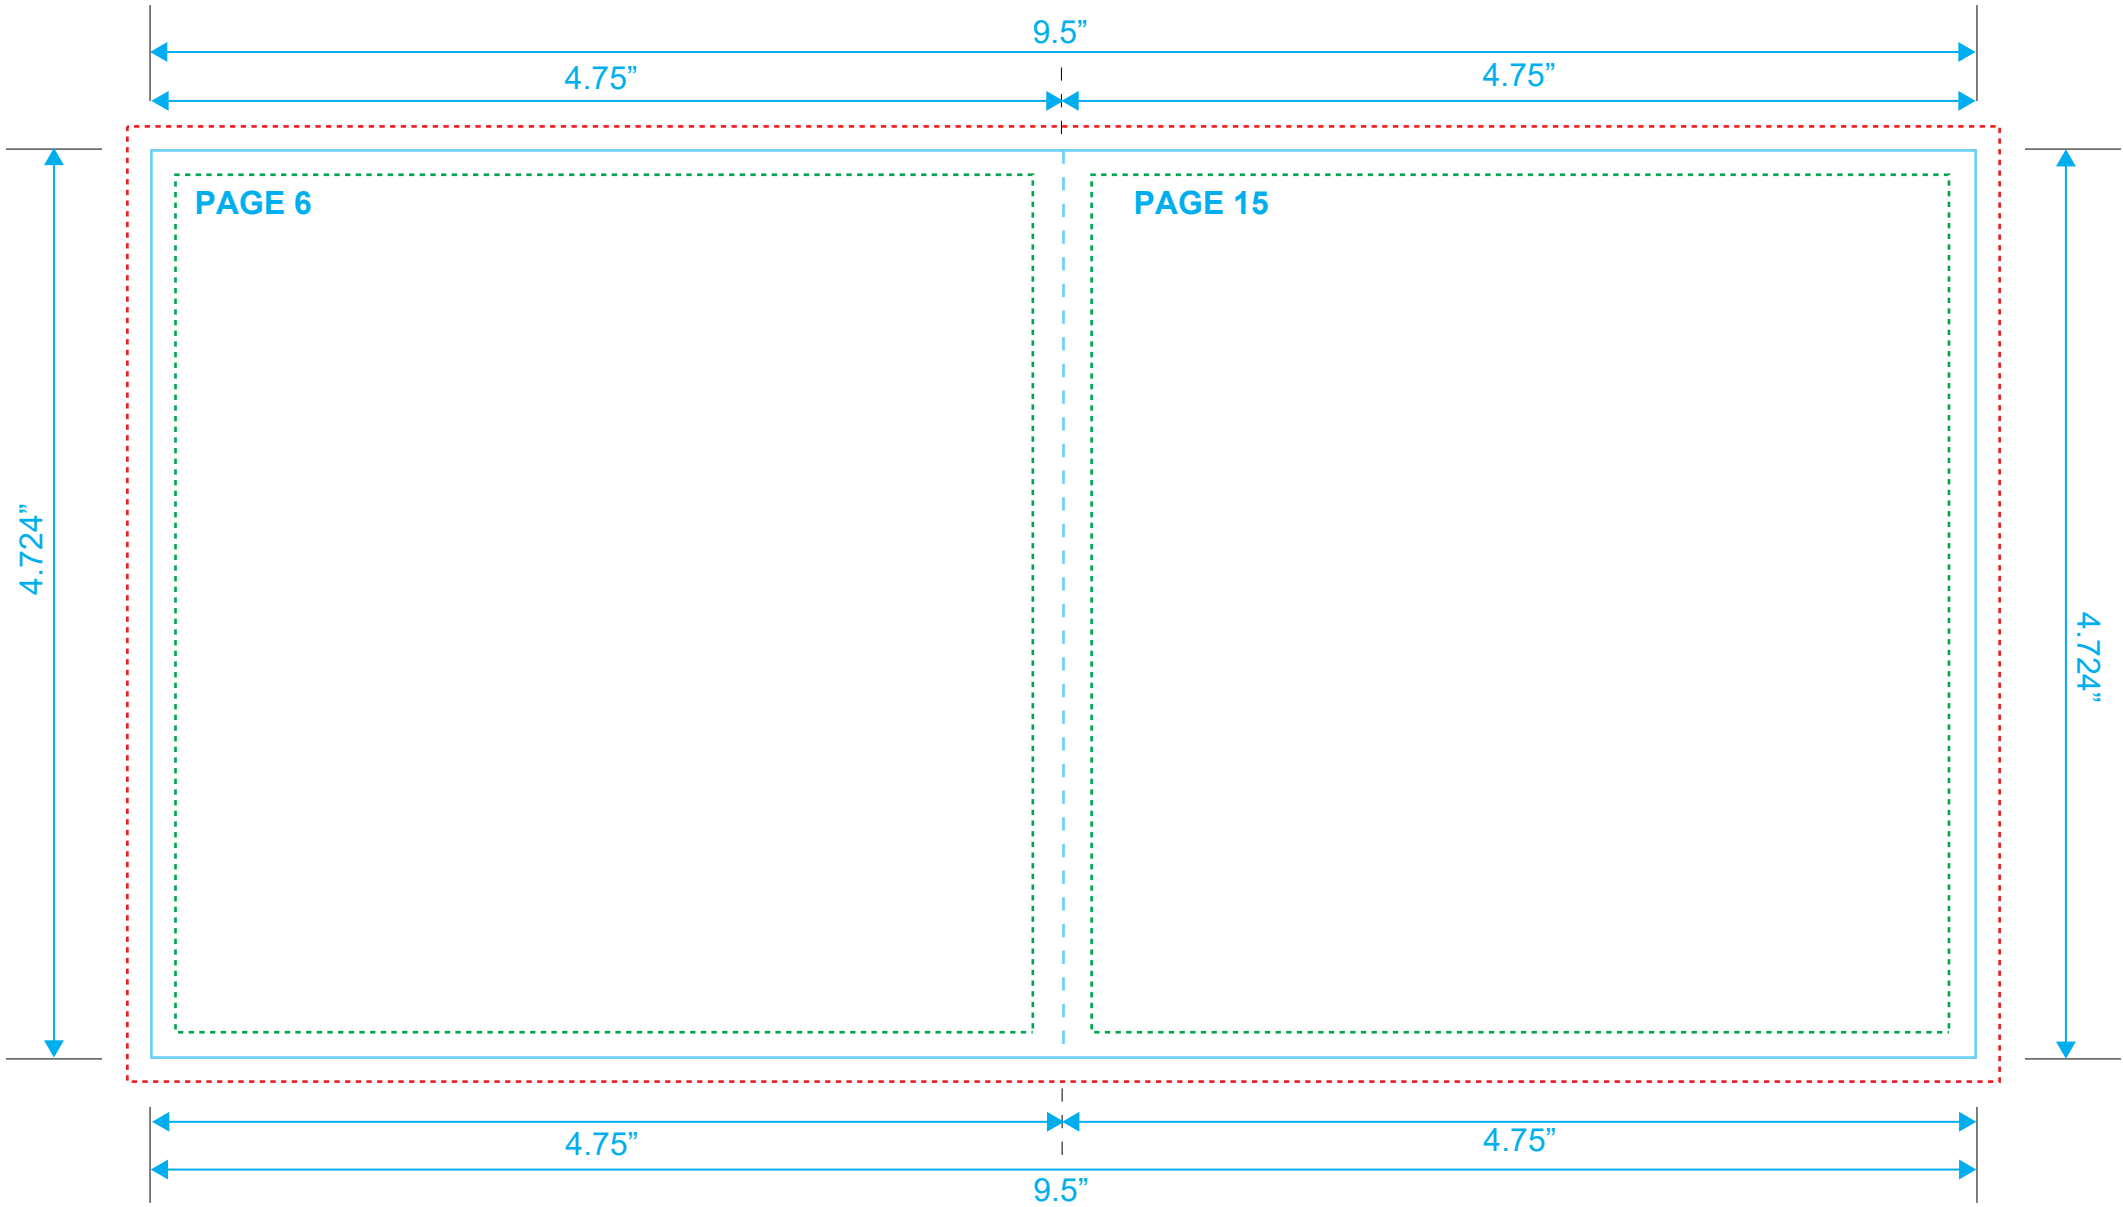

**BOOKLET**  
Reference: 20 Pages  
Style: 2 Panel  
Size: 9.5" x 4.724"

Type Safety .....  
Bleed Line .....  
Crop Line \_\_\_\_\_

**BOOKLET**  
Reference: 20 Pages  
Style: 2 Panel  
Size: 9.5" x 4.724"

Type Safety .....  
Bleed Line .....  
Crop Line ———

**BOOKLET**  
Reference: 20 Pages  
Style: 2 Panel  
Size: 9.5" x 4.724"

Type Safety .....  
Bleed Line .....  
Crop Line ———

**BOOKLET**  
Reference: 20 Pages  
Style: 2 Panel  
Size: 9.5" x 4.724"

Type Safety .....  
Bleed Line .....  
Crop Line \_\_\_\_\_

**BOOKLET**  
Reference: 20 Pages  
Style: 2 Panel  
Size: 9.5" x 4.724"

Type Safety .....  
Bleed Line .....  
Crop Line ———

**BOOKLET**  
Reference: 20 Pages  
Style: 2 Panel  
Size: 9.5" x 4.724"