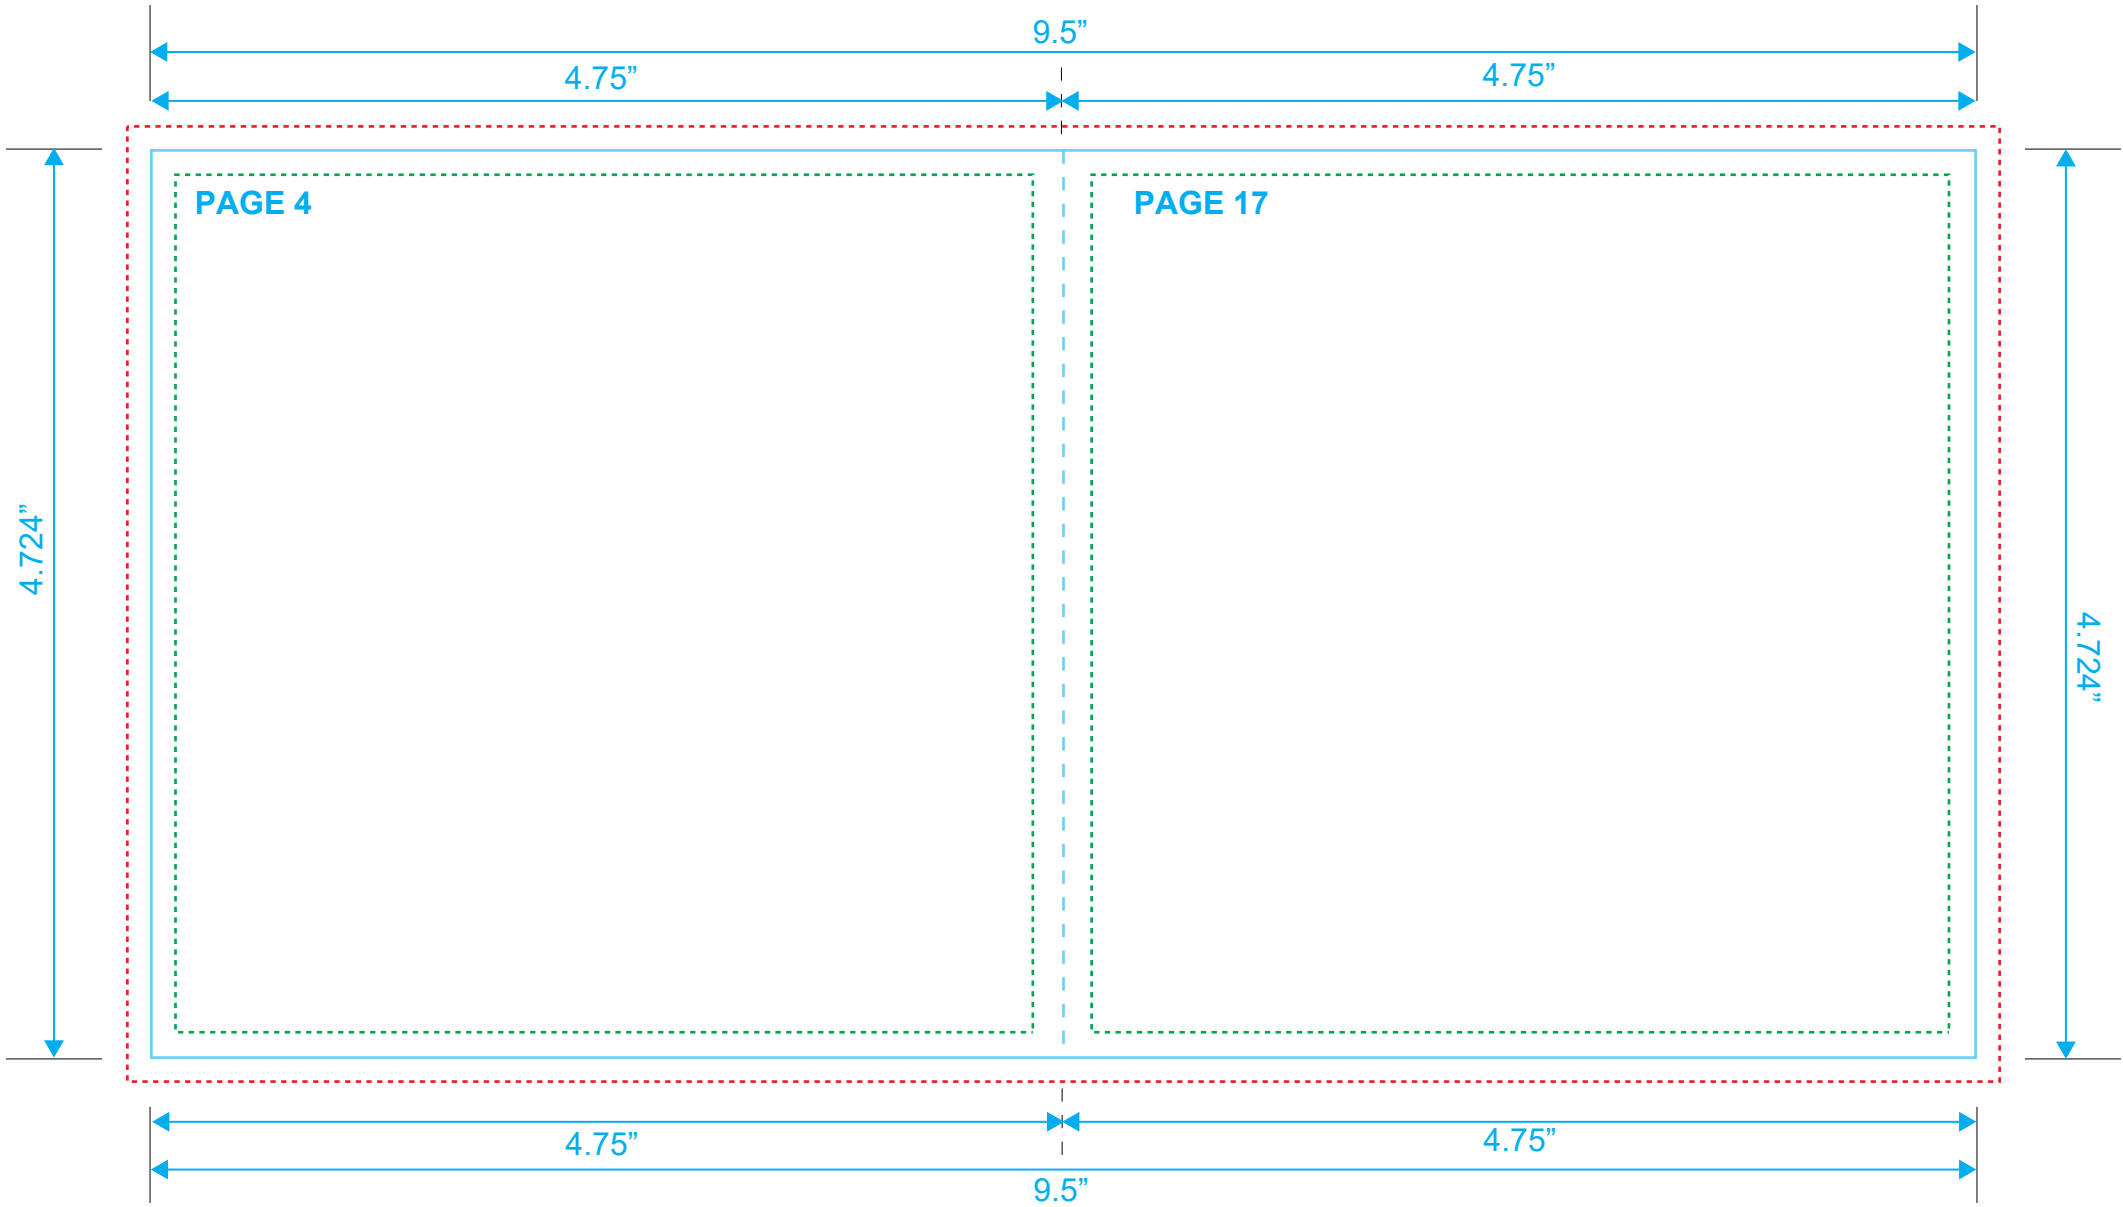

BOOKLET
Reference: 20 Pages
Style: 2 Panel
Size: 9.5" x 4.724"

Type Safety .....
Bleed Line .....
Crop Line ———