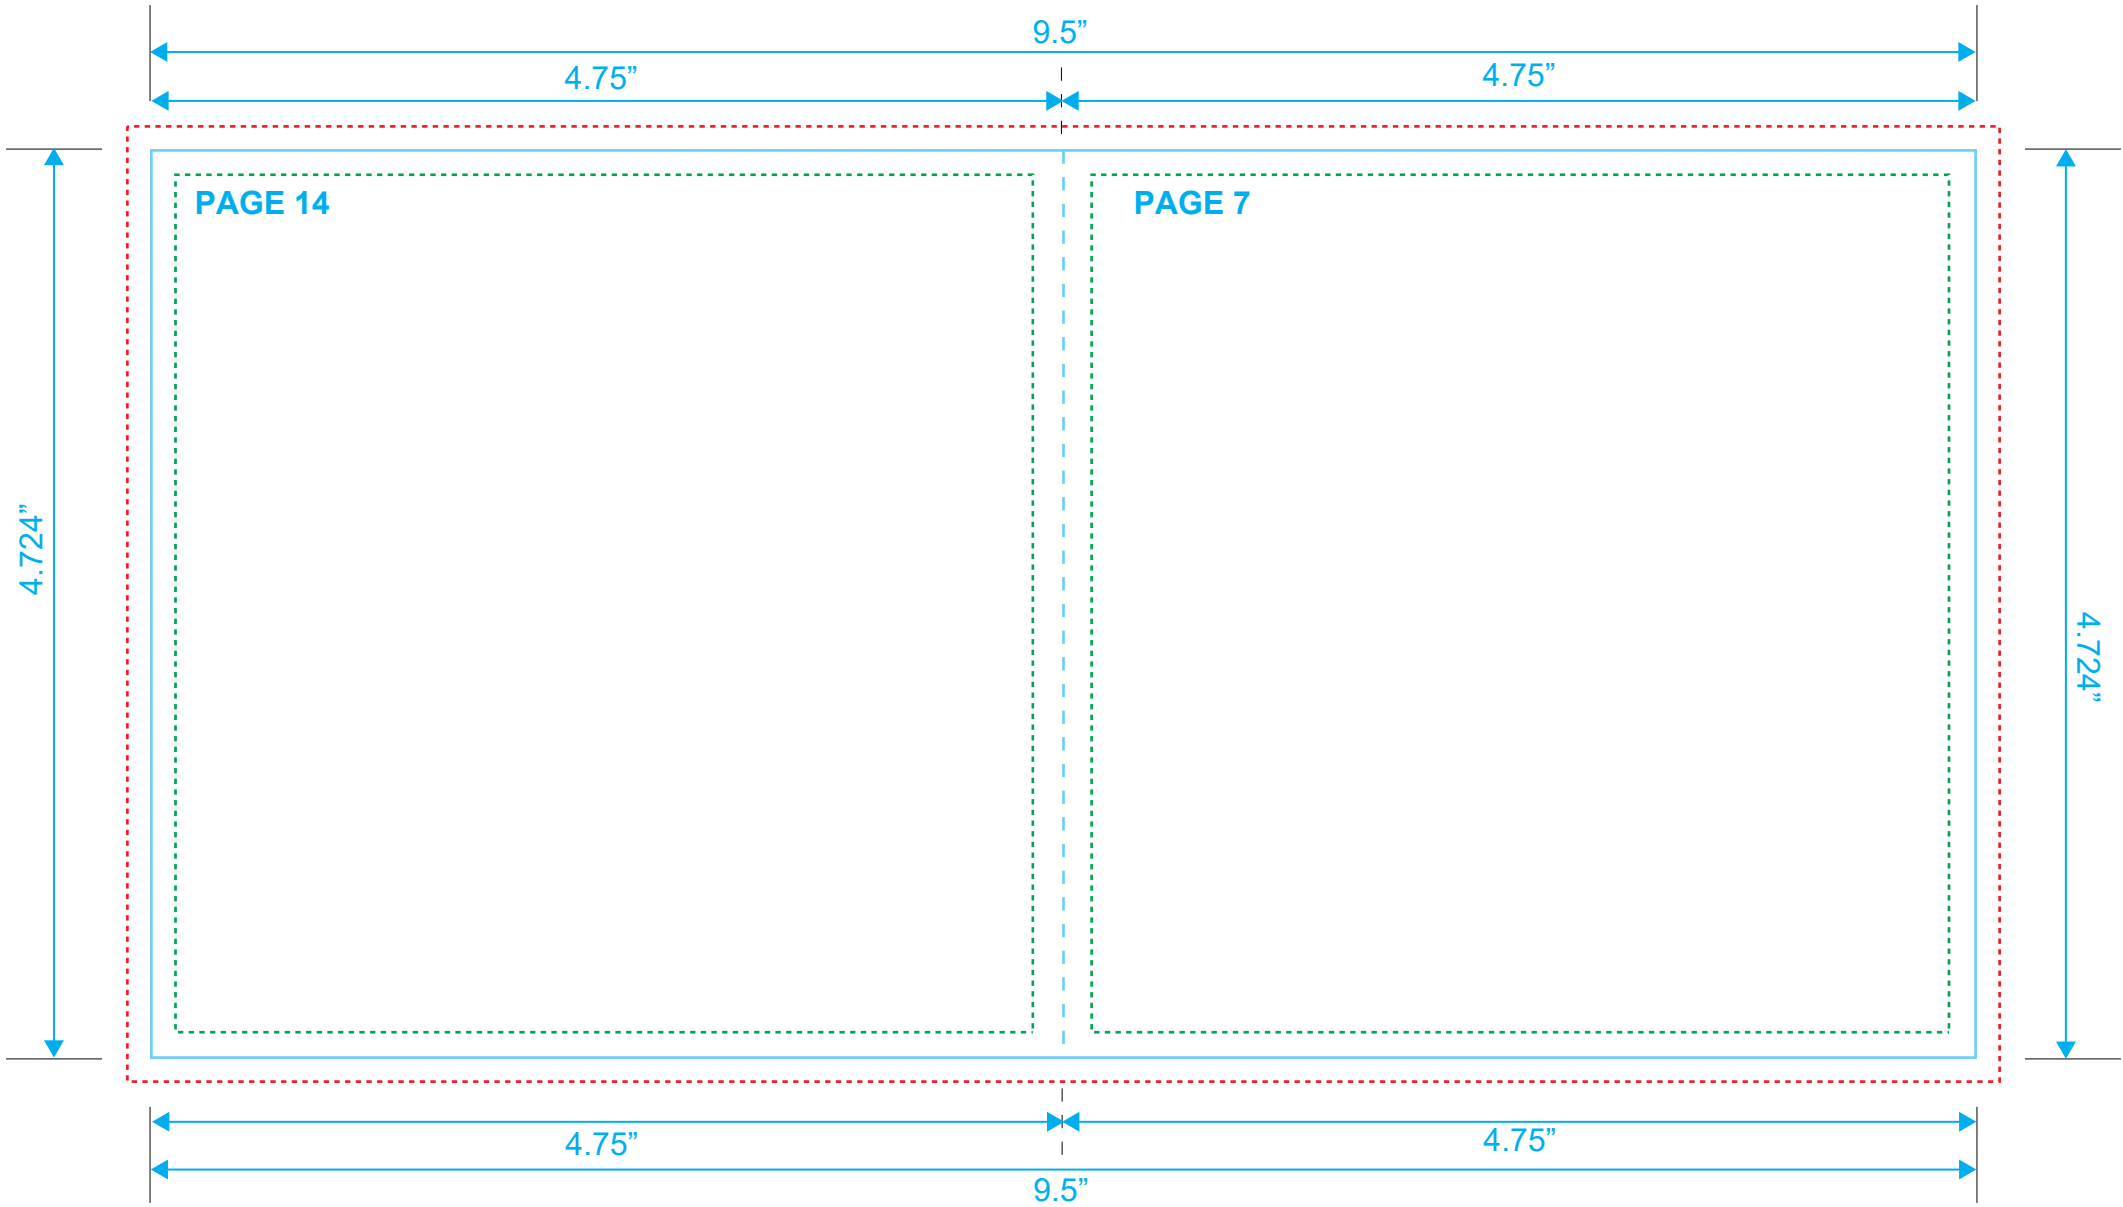

**BOOKLET**  
Reference: 20 Pages  
Style: 2 Panel  
Size: 9.5" x 4.724"

Type Safety .....  
Bleed Line .....  
Crop Line \_\_\_\_\_

**BOOKLET**  
Reference: 20 Pages  
Style: 2 Panel  
Size: 9.5" x 4.724"

Type Safety .....  
Bleed Line .....  
Crop Line ———

**BOOKLET**  
Reference: 20 Pages  
Style: 2 Panel  
Size: 9.5" x 4.724"

Type Safety .....  
Bleed Line .....  
Crop Line ———

**BOOKLET**  
Reference: 20 Pages  
Style: 2 Panel  
Size: 9.5" x 4.724"

Type Safety .....  
Bleed Line .....  
Crop Line \_\_\_\_\_

**BOOKLET**  
Reference: 20 Pages  
Style: 2 Panel  
Size: 9.5" x 4.724"

Type Safety .....  
Bleed Line .....  
Crop Line ———

**BOOKLET**  
Reference: 20 Pages  
Style: 2 Panel  
Size: 9.5" x 4.724"