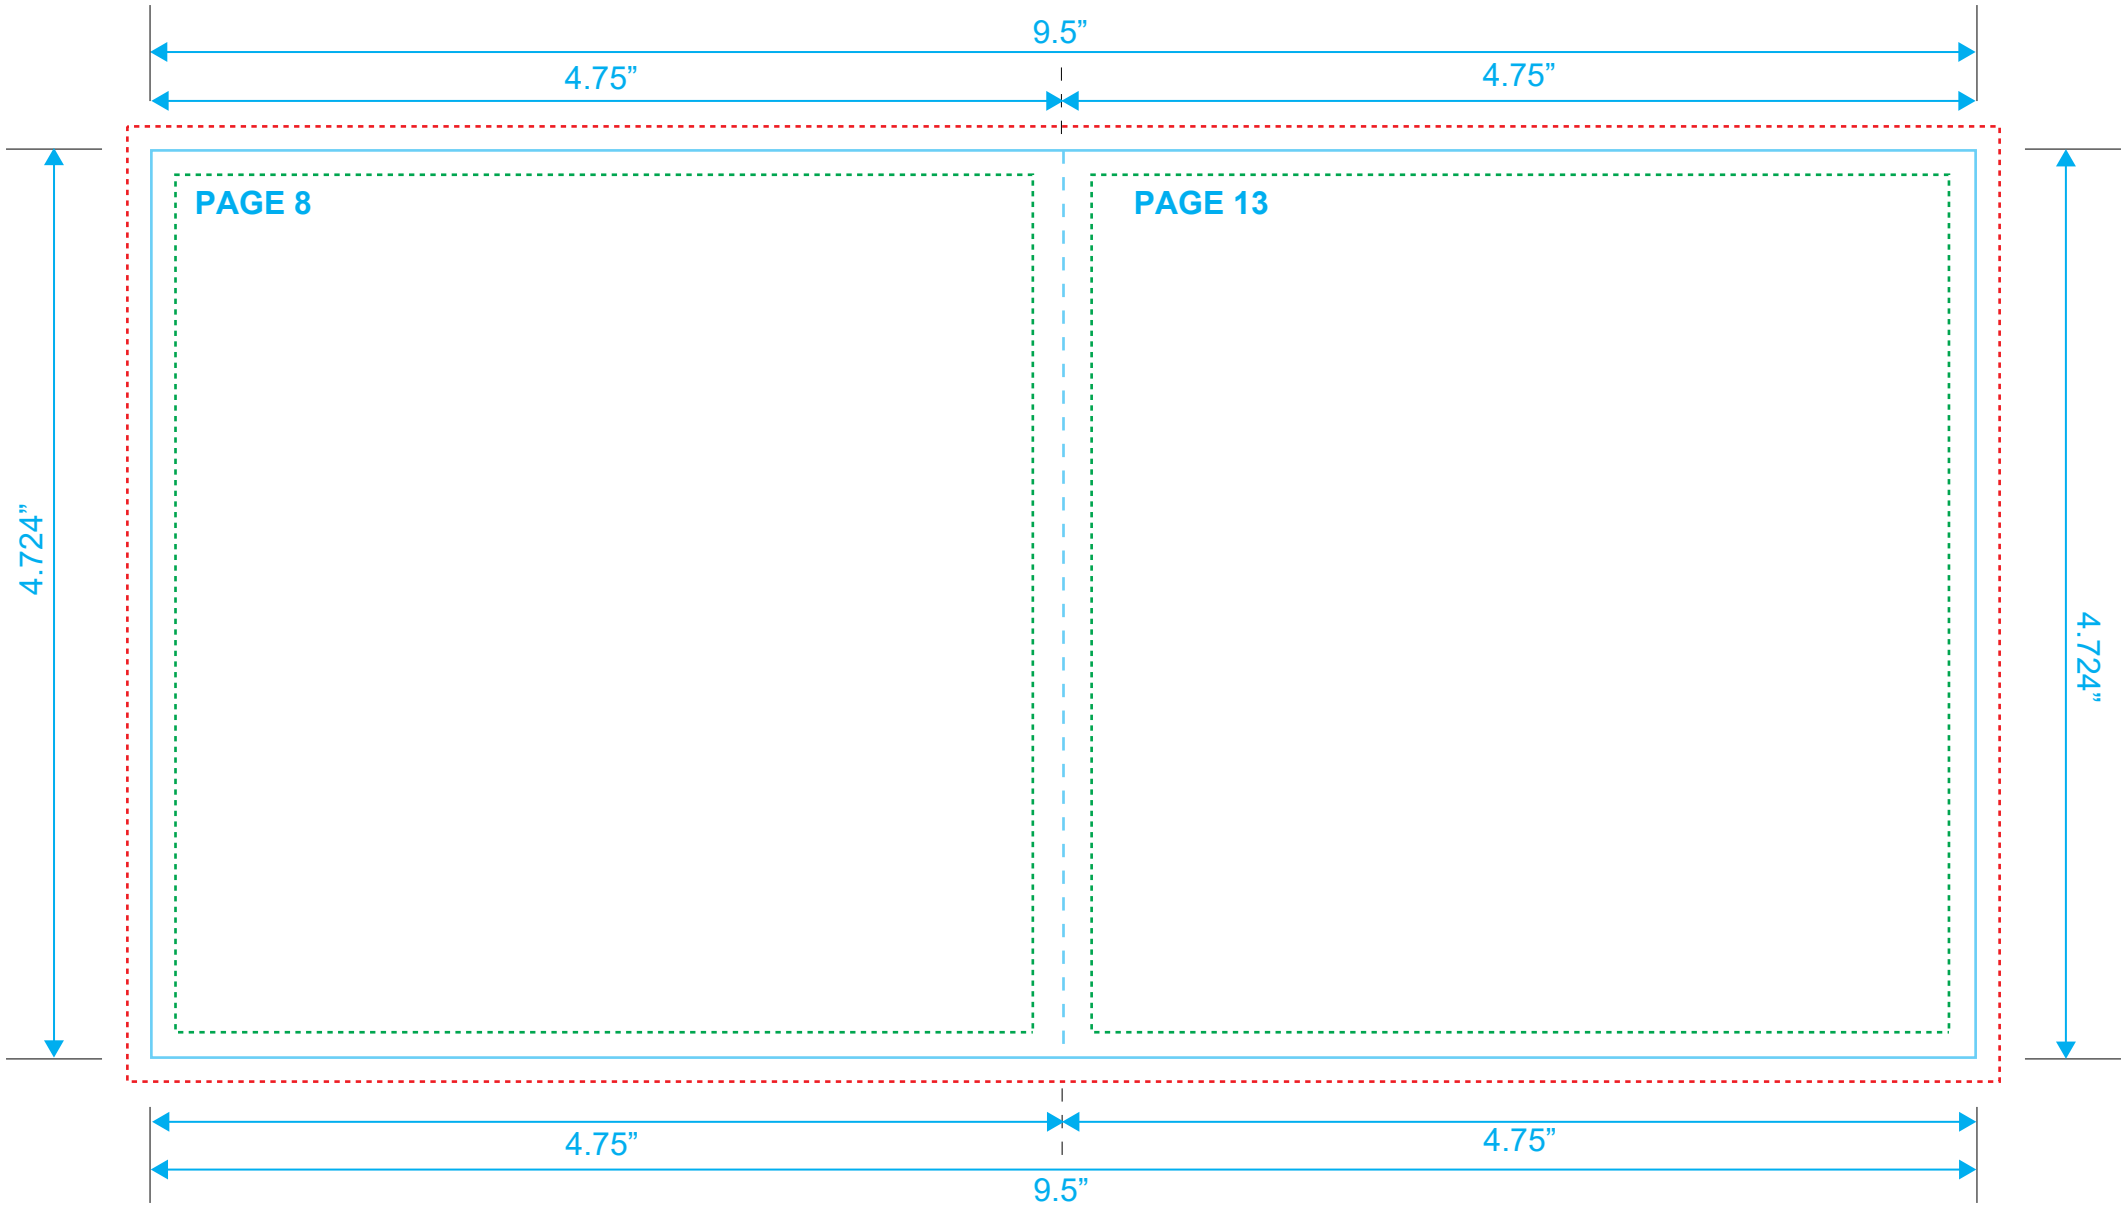

**BOOKLET**  
Reference: 20 Pages  
Style: 2 Panel  
Size: 9.5" x 4.724"

Type Safety .....  
Bleed Line .....  
Crop Line \_\_\_\_\_

**BOOKLET**  
Reference: 20 Pages  
Style: 2 Panel  
Size: 9.5" x 4.724"

Type Safety .....  
Bleed Line .....  
Crop Line ———

**BOOKLET**  
Reference: 20 Pages  
Style: 2 Panel  
Size: 9.5" x 4.724"

Type Safety .....  
Bleed Line .....  
Crop Line ———

**BOOKLET**  
Reference: 20 Pages  
Style: 2 Panel  
Size: 9.5" x 4.724"

Type Safety .....  
Bleed Line .....  
Crop Line \_\_\_\_\_

**BOOKLET**  
Reference: 20 Pages  
Style: 2 Panel  
Size: 9.5" x 4.724"

Type Safety .....  
Bleed Line .....  
Crop Line ———

**BOOKLET**  
Reference: 20 Pages  
Style: 2 Panel  
Size: 9.5" x 4.724"