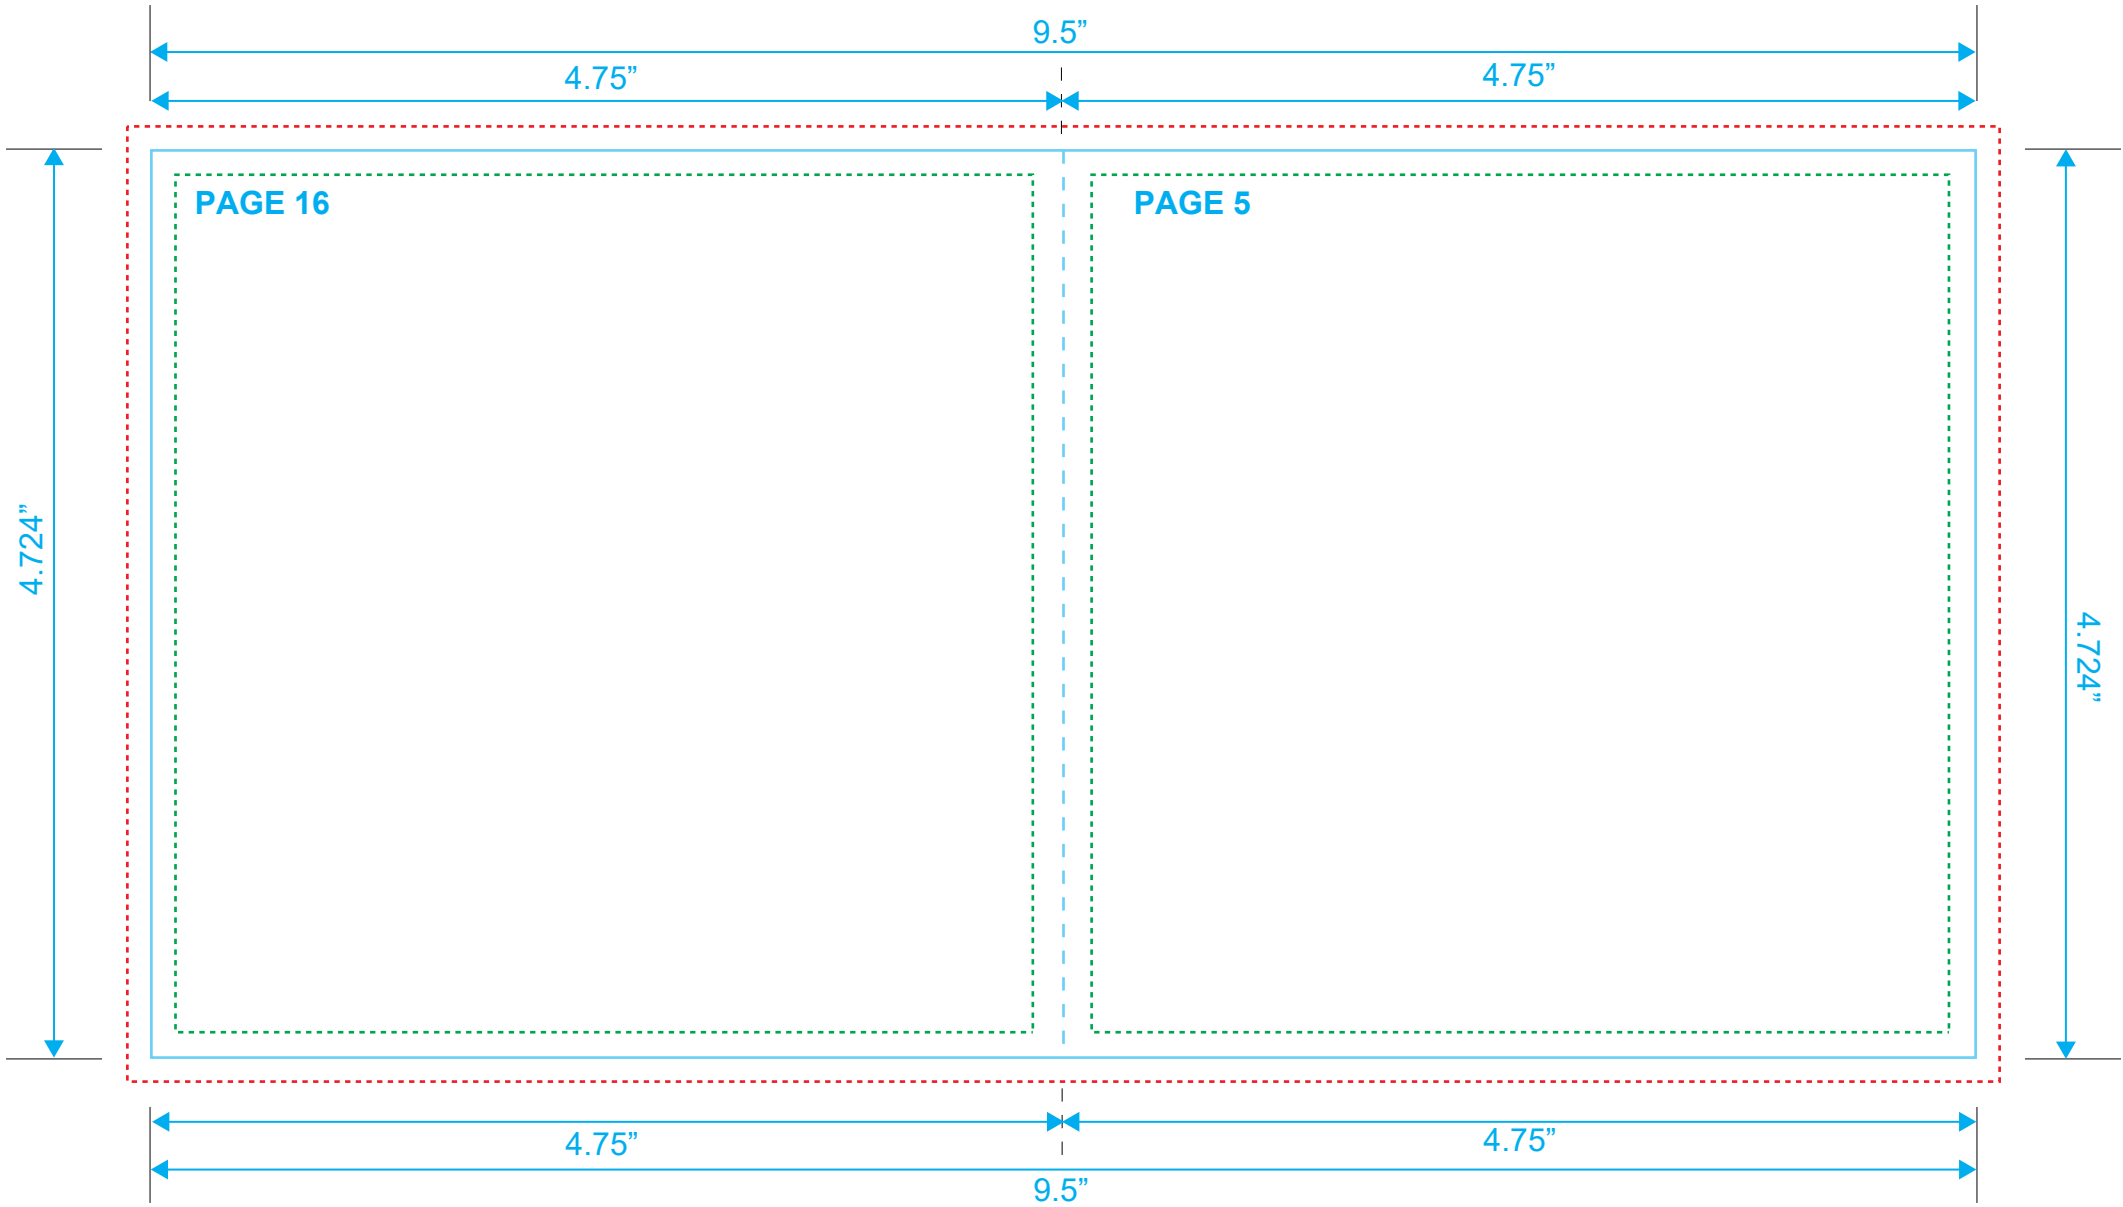

**BOOKLET**  
Reference: 20 Pages  
Style: 2 Panel  
Size: 9.5" x 4.724"

Type Safety .....  
Bleed Line .....  
Crop Line \_\_\_\_\_

**BOOKLET**  
Reference: 20 Pages  
Style: 2 Panel  
Size: 9.5" x 4.724"

Type Safety .....  
Bleed Line .....  
Crop Line ———

**BOOKLET**  
Reference: 20 Pages  
Style: 2 Panel  
Size: 9.5" x 4.724"

Type Safety .....  
Bleed Line .....  
Crop Line ———

**BOOKLET**  
Reference: 20 Pages  
Style: 2 Panel  
Size: 9.5" x 4.724"

Type Safety .....  
Bleed Line .....  
Crop Line \_\_\_\_\_

**BOOKLET**  
Reference: 20 Pages  
Style: 2 Panel  
Size: 9.5" x 4.724"

Type Safety .....  
Bleed Line .....  
Crop Line ———

**BOOKLET**  
Reference: 20 Pages  
Style: 2 Panel  
Size: 9.5" x 4.724"