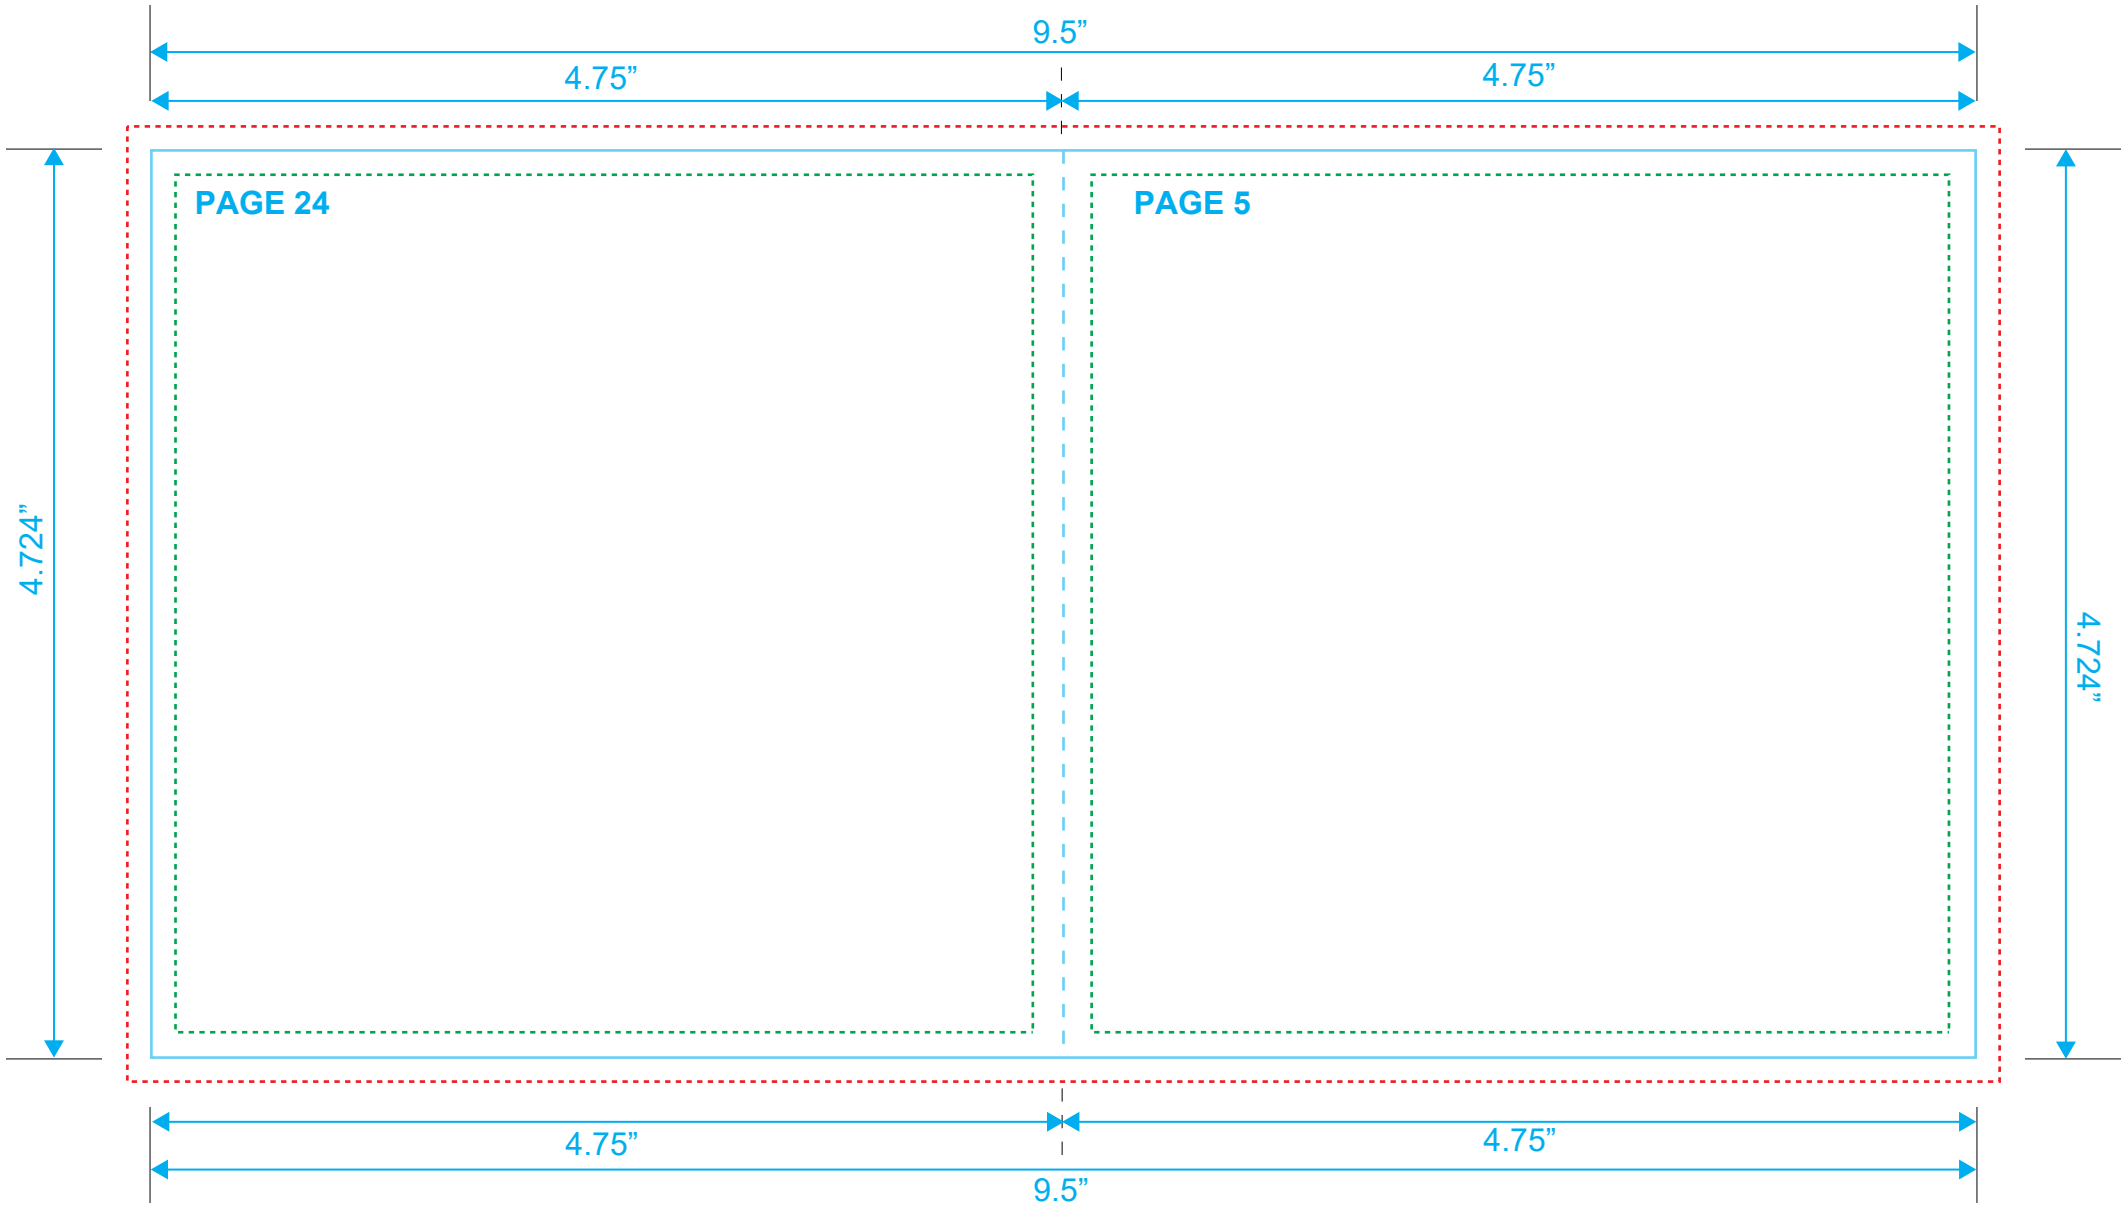

BOOKLET
Reference: 28 Pages
Style: 2 Panel
Size: 9.5" x 4.724"

Type Safety .....
Bleed Line .....
Crop Line _____