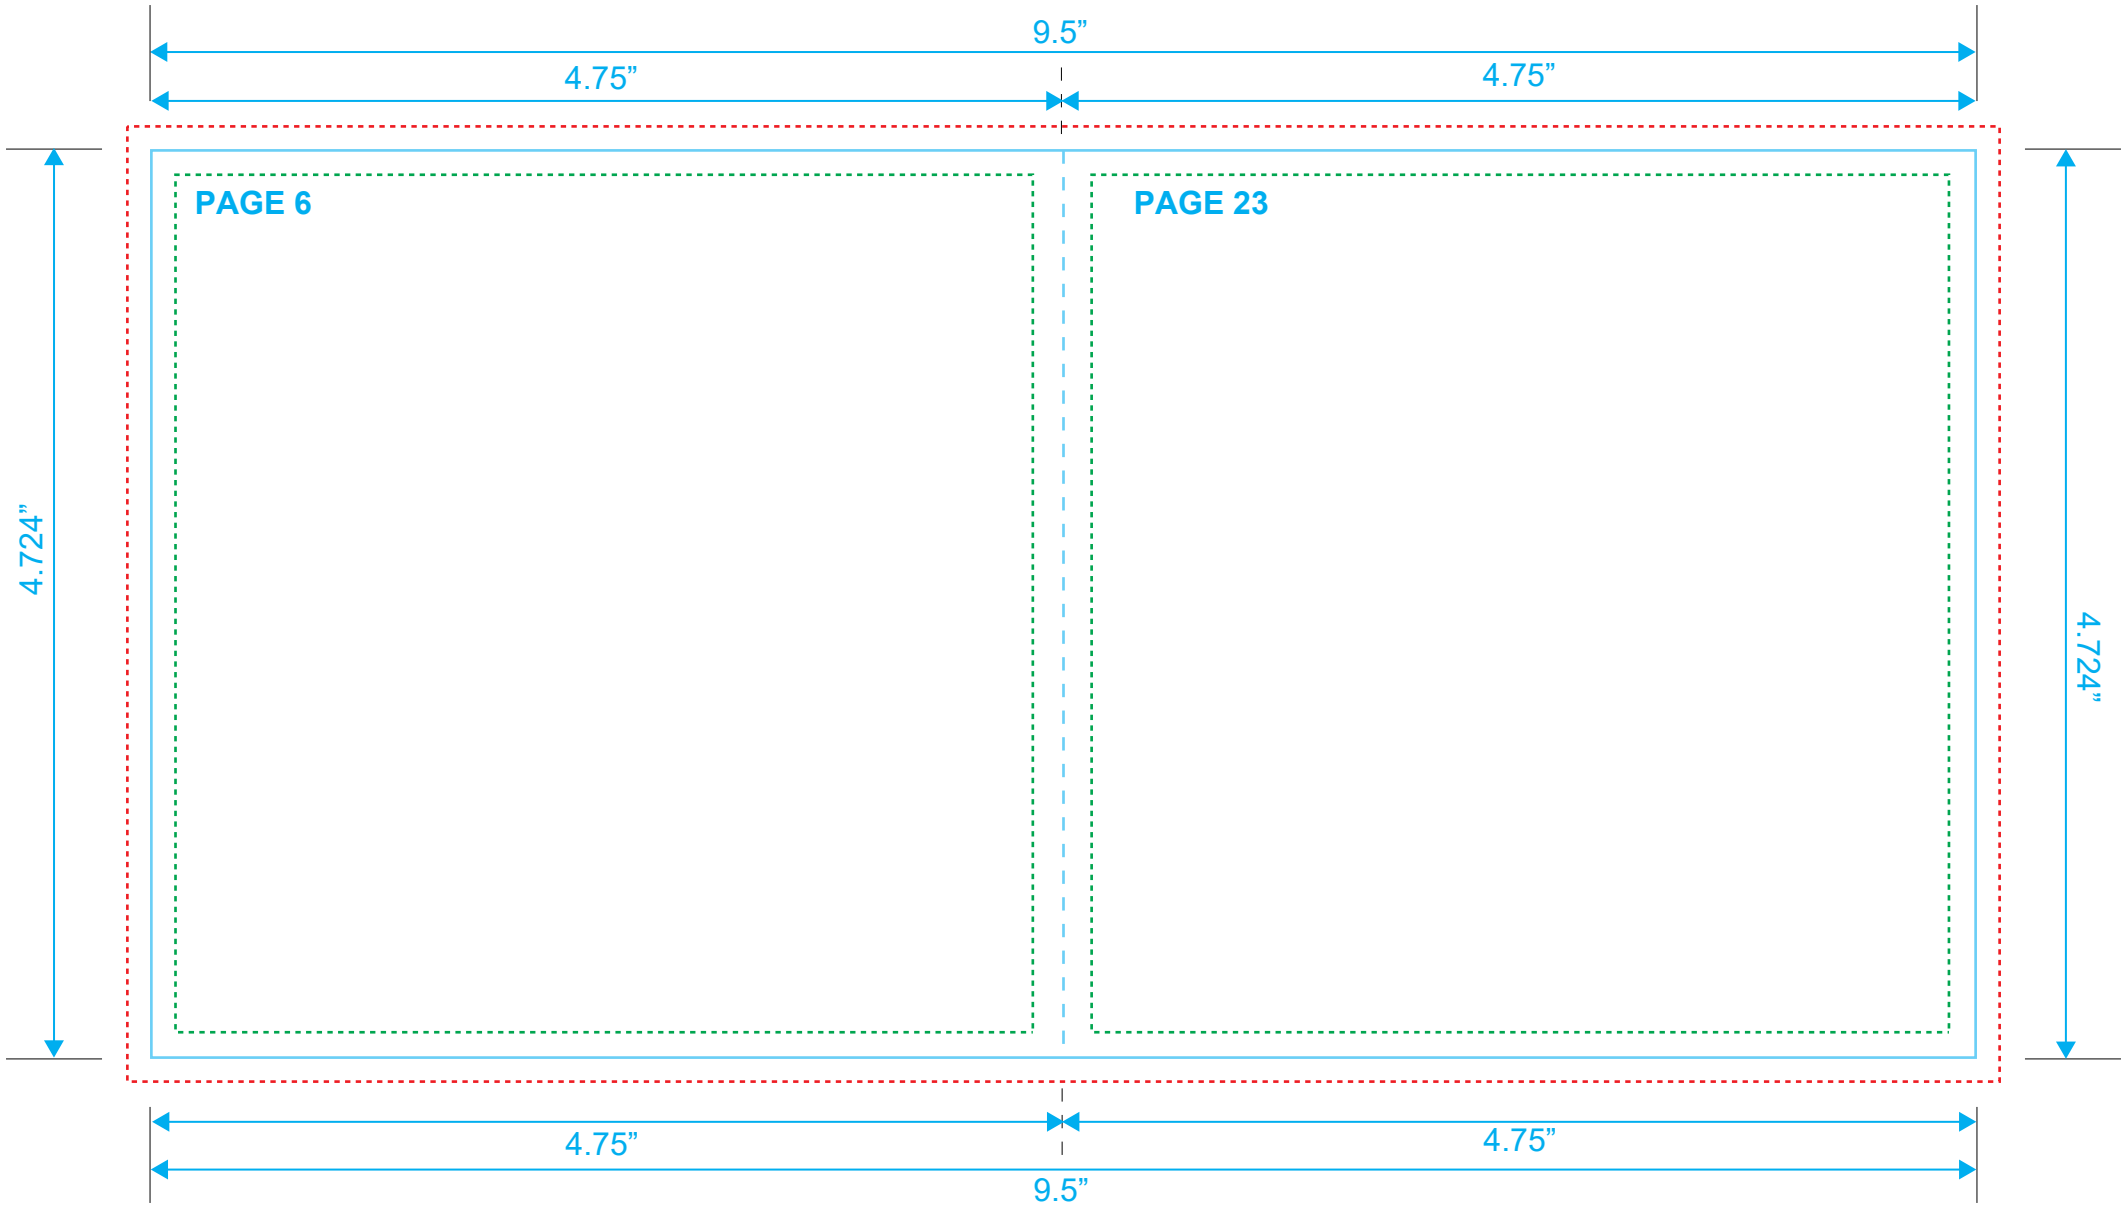

BOOKLET
Reference: 28 Pages
Style: 2 Panel
Size: 9.5" x 4.724"

Type Safety .....
Bleed Line .....
Crop Line _____