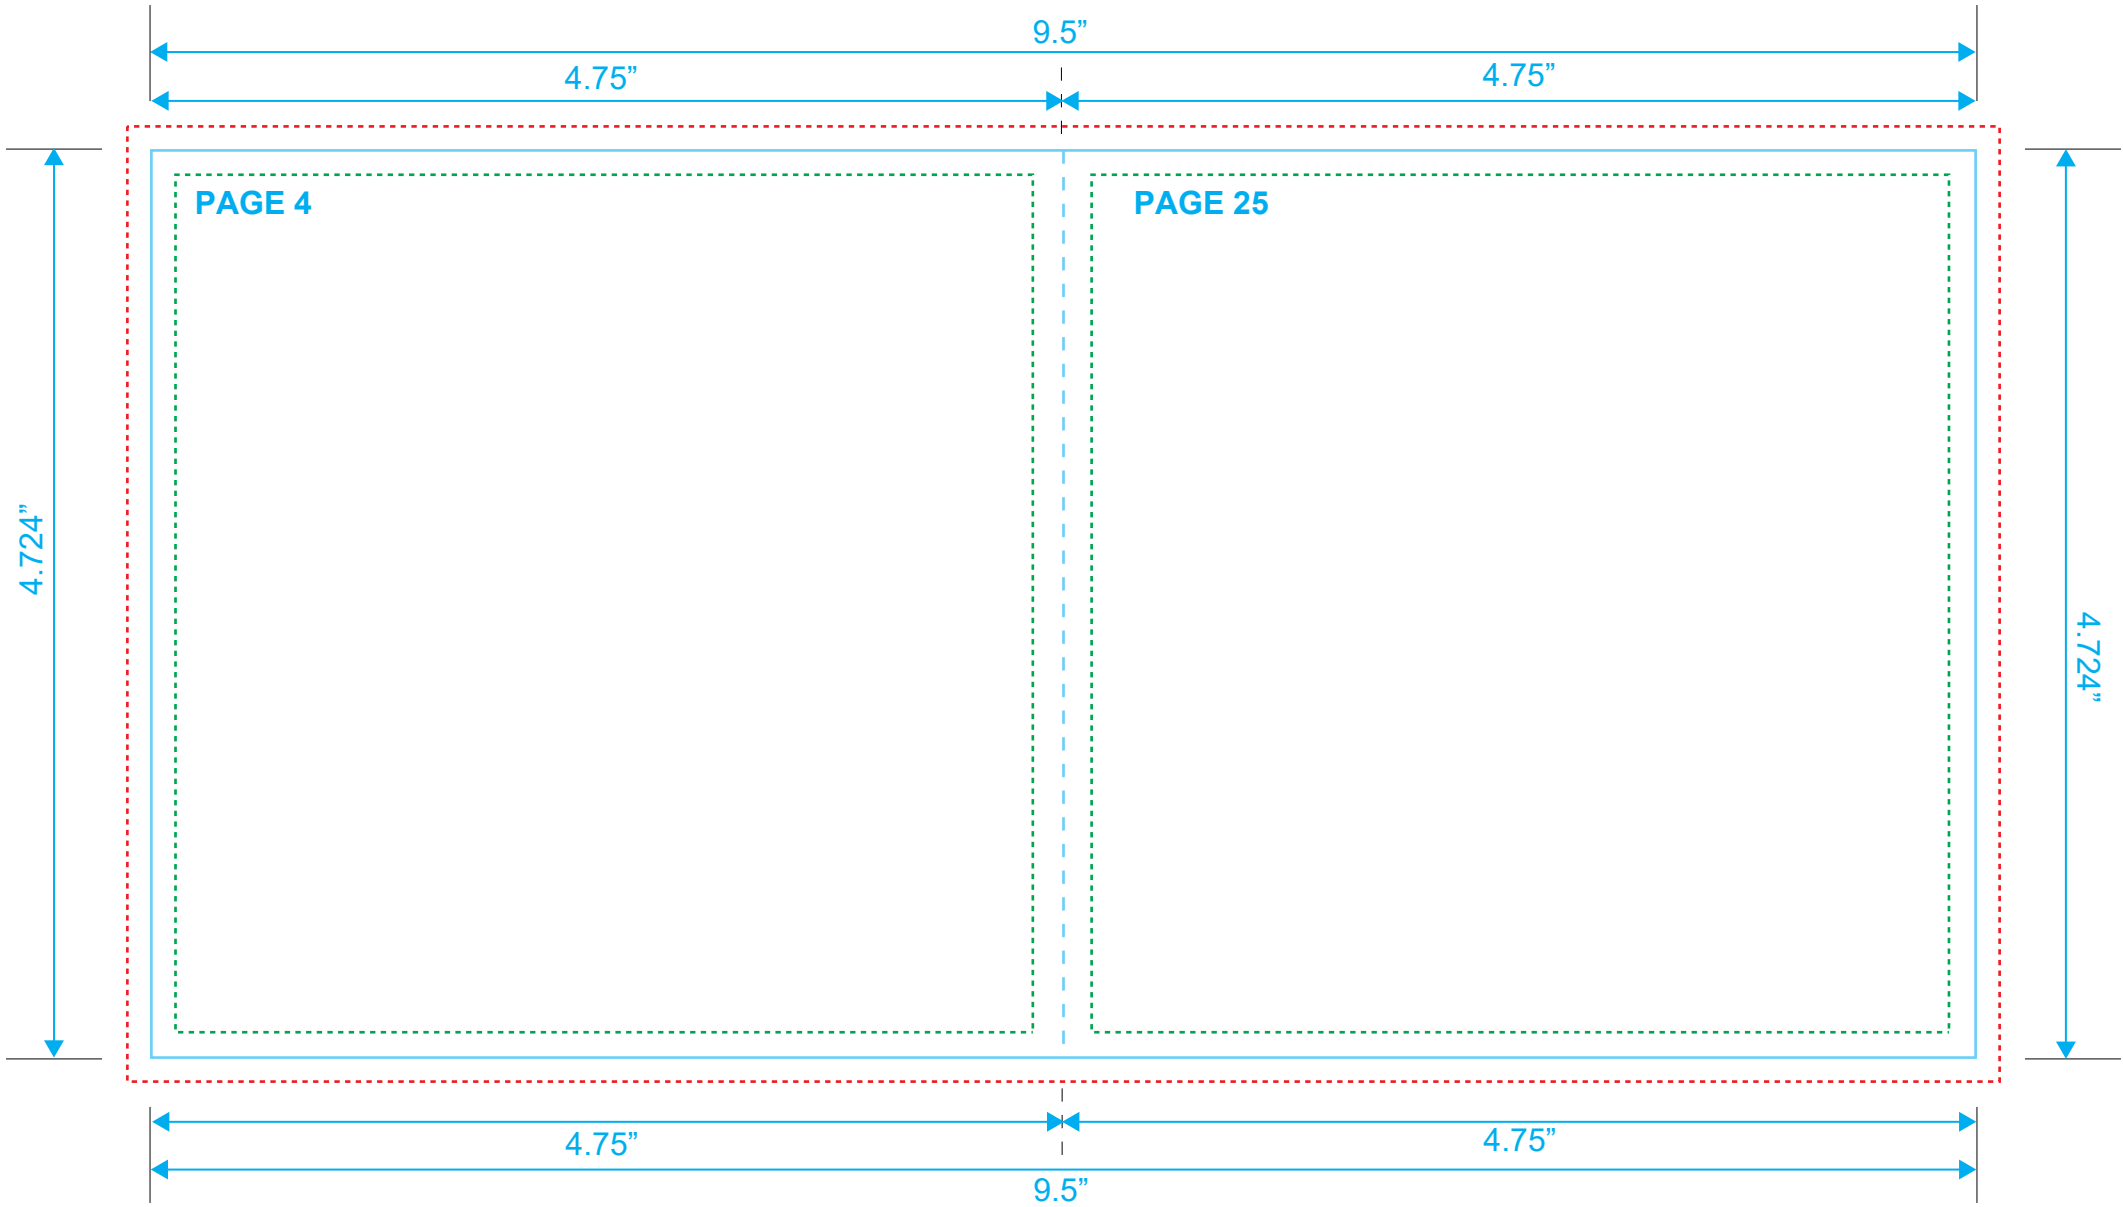

BOOKLET
Reference: 28 Pages
Style: 2 Panel
Size: 9.5" x 4.724"

Type Safety .....
Bleed Line .....
Crop Line _____