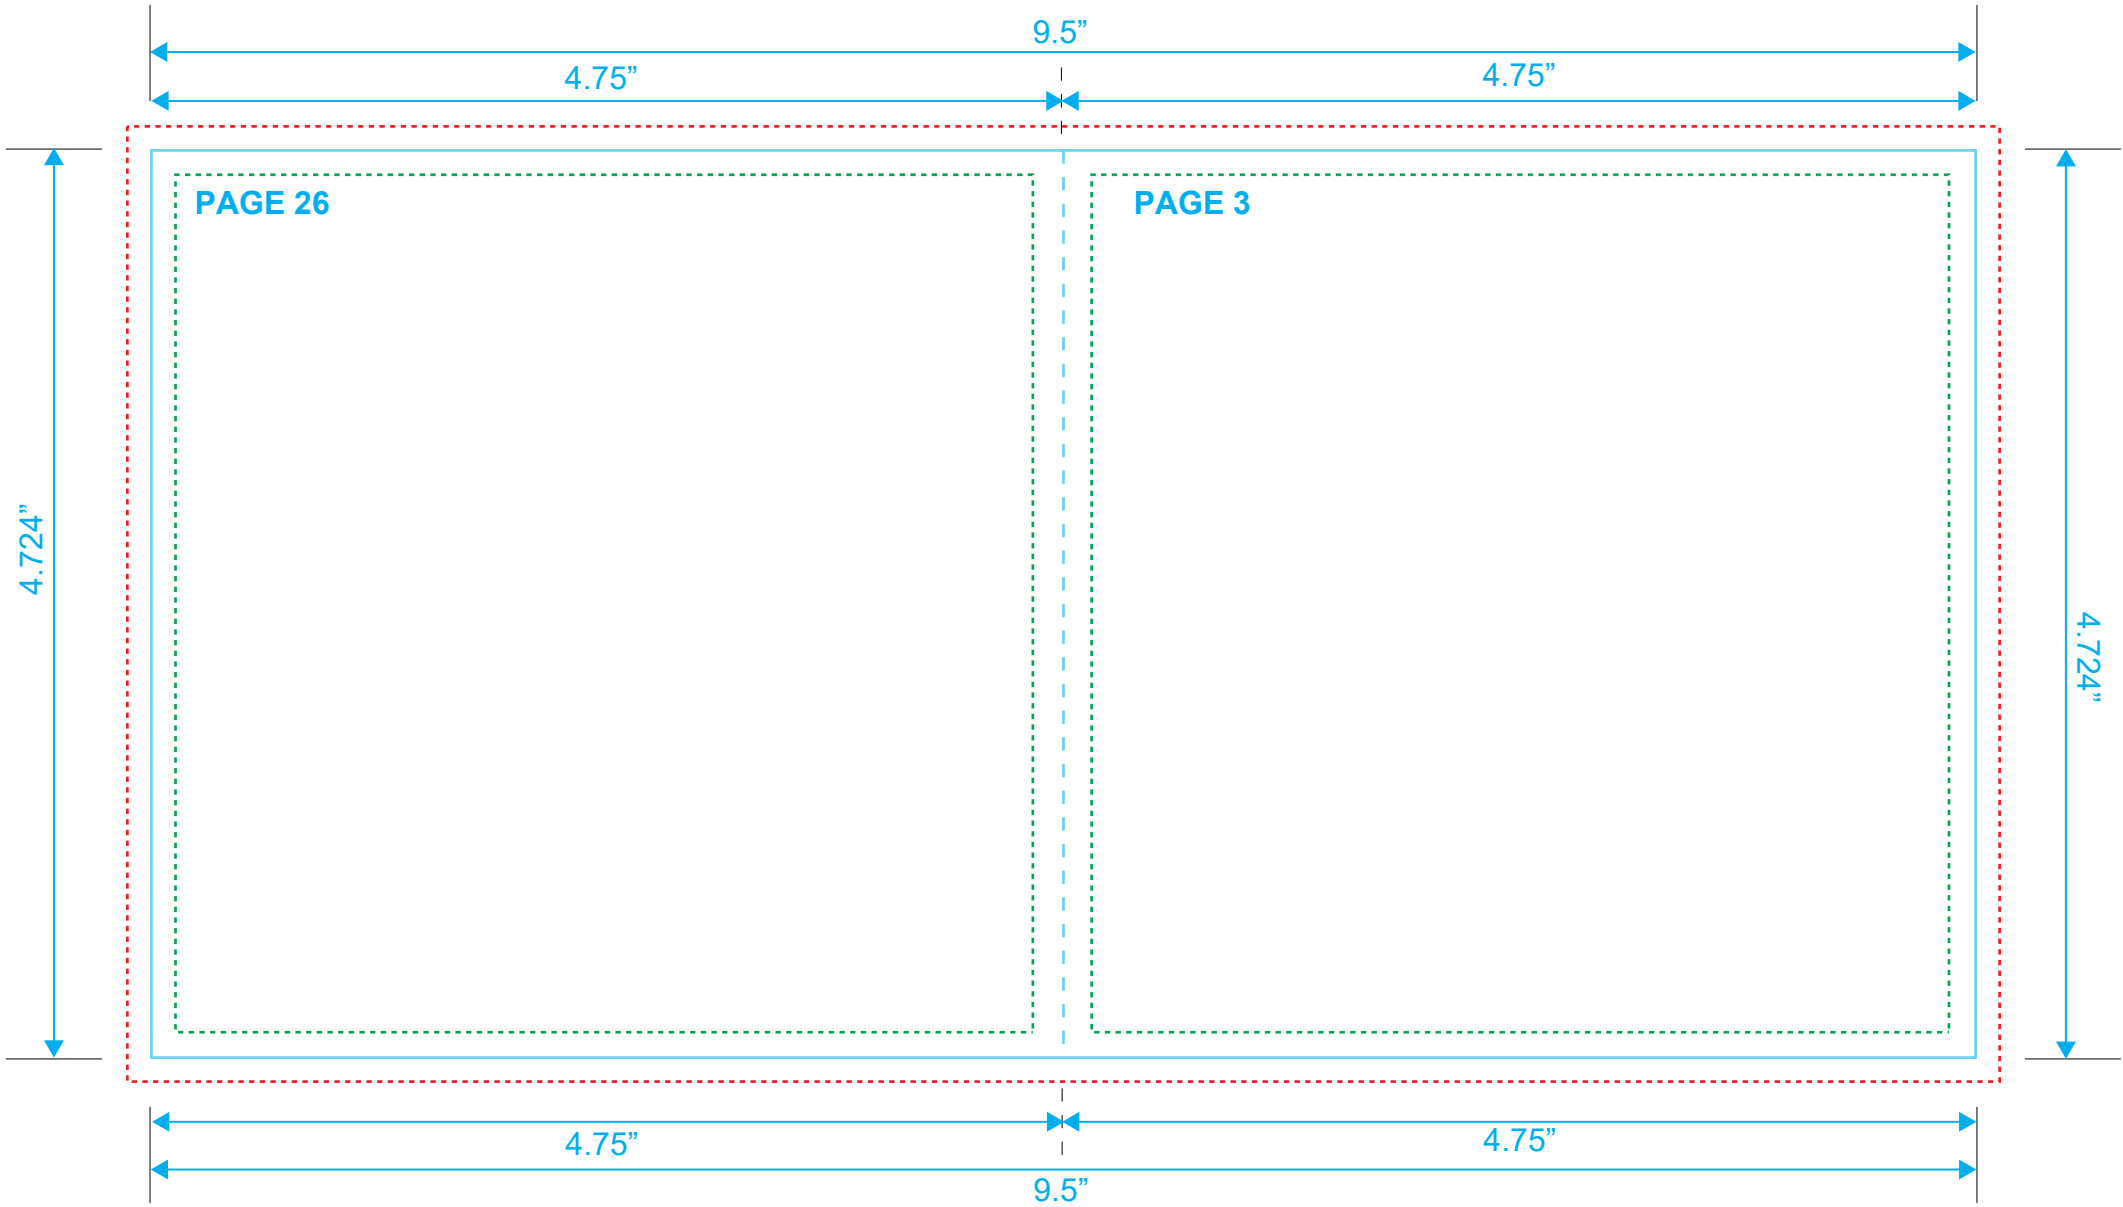

BOOKLET
Reference: 28 Pages
Style: 2 Panel
Size: 9.5" x 4.724"

Type Safety .....
Bleed Line .....
Crop Line _____