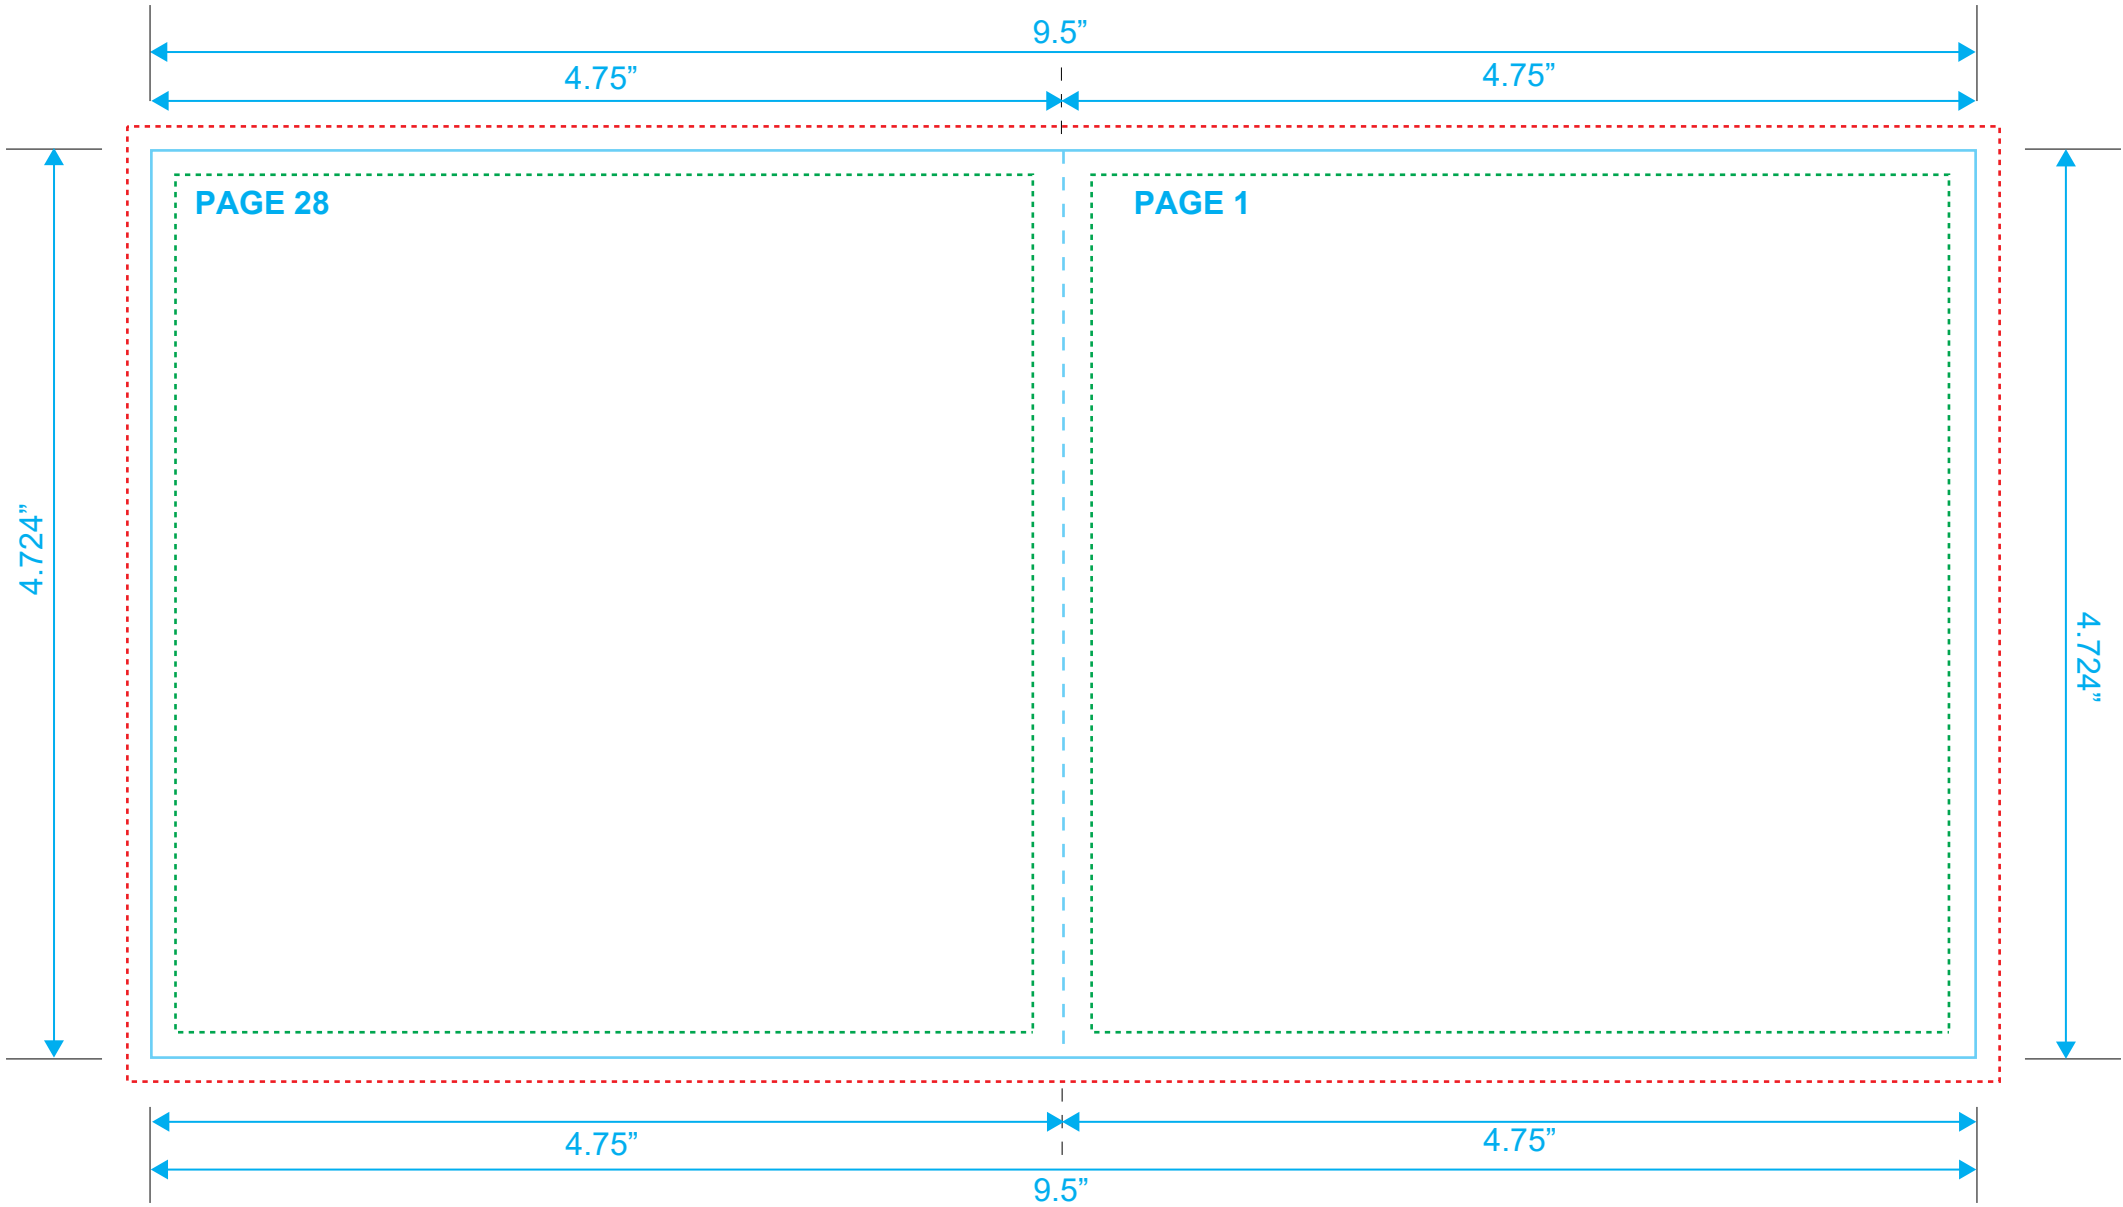

BOOKLET
Reference: 28 Pages
Style: 2 Panel
Size: 9.5" x 4.724"

Type Safety .....
Bleed Line .....
Crop Line _____