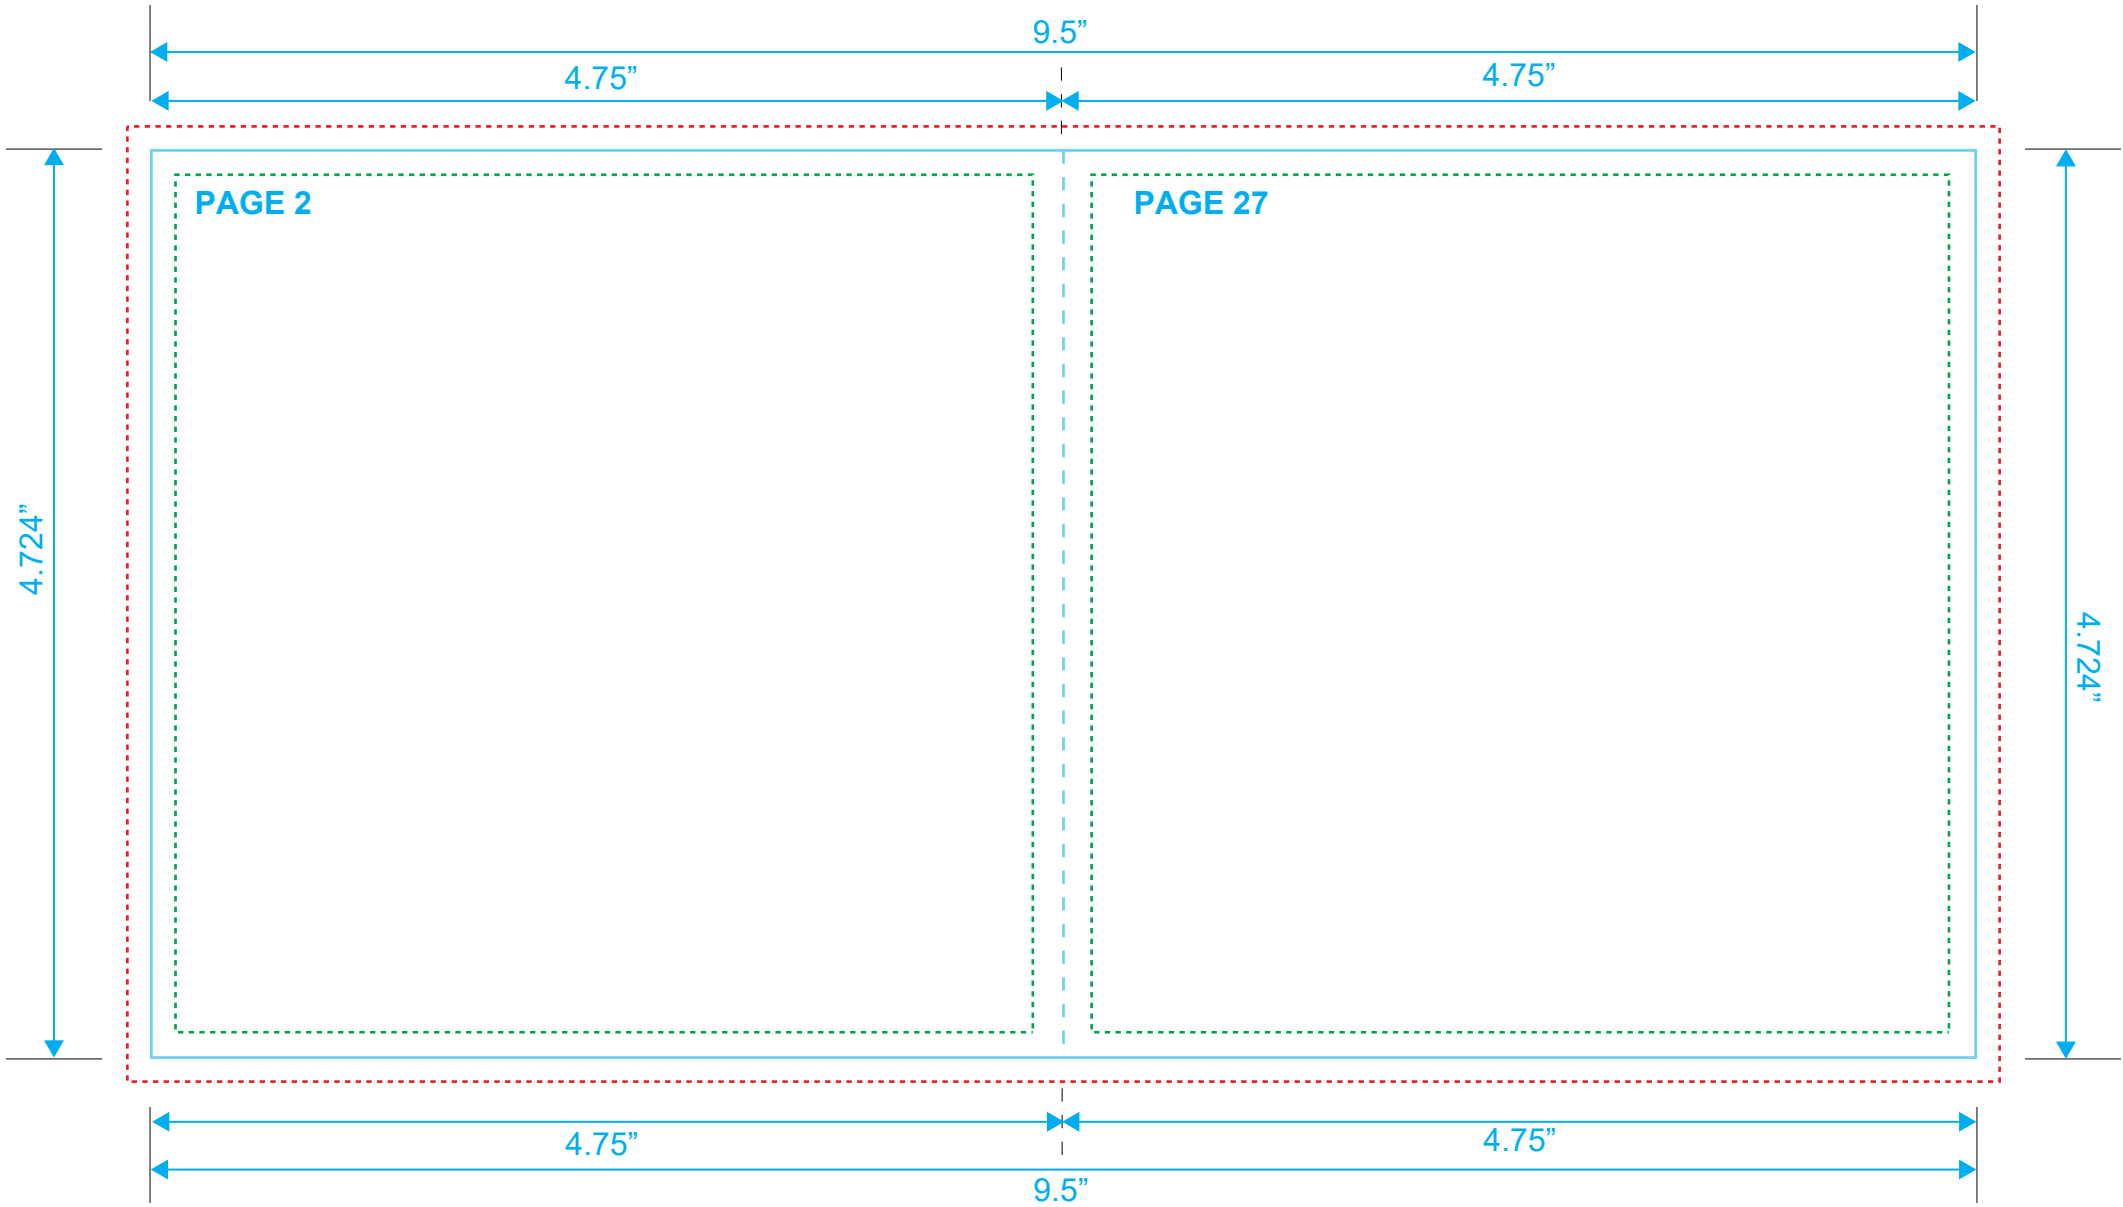

BOOKLET
Reference: 28 Pages
Style: 2 Panel
Size: 9.5" x 4.724"

Type Safety .....
Bleed Line .....
Crop Line _____