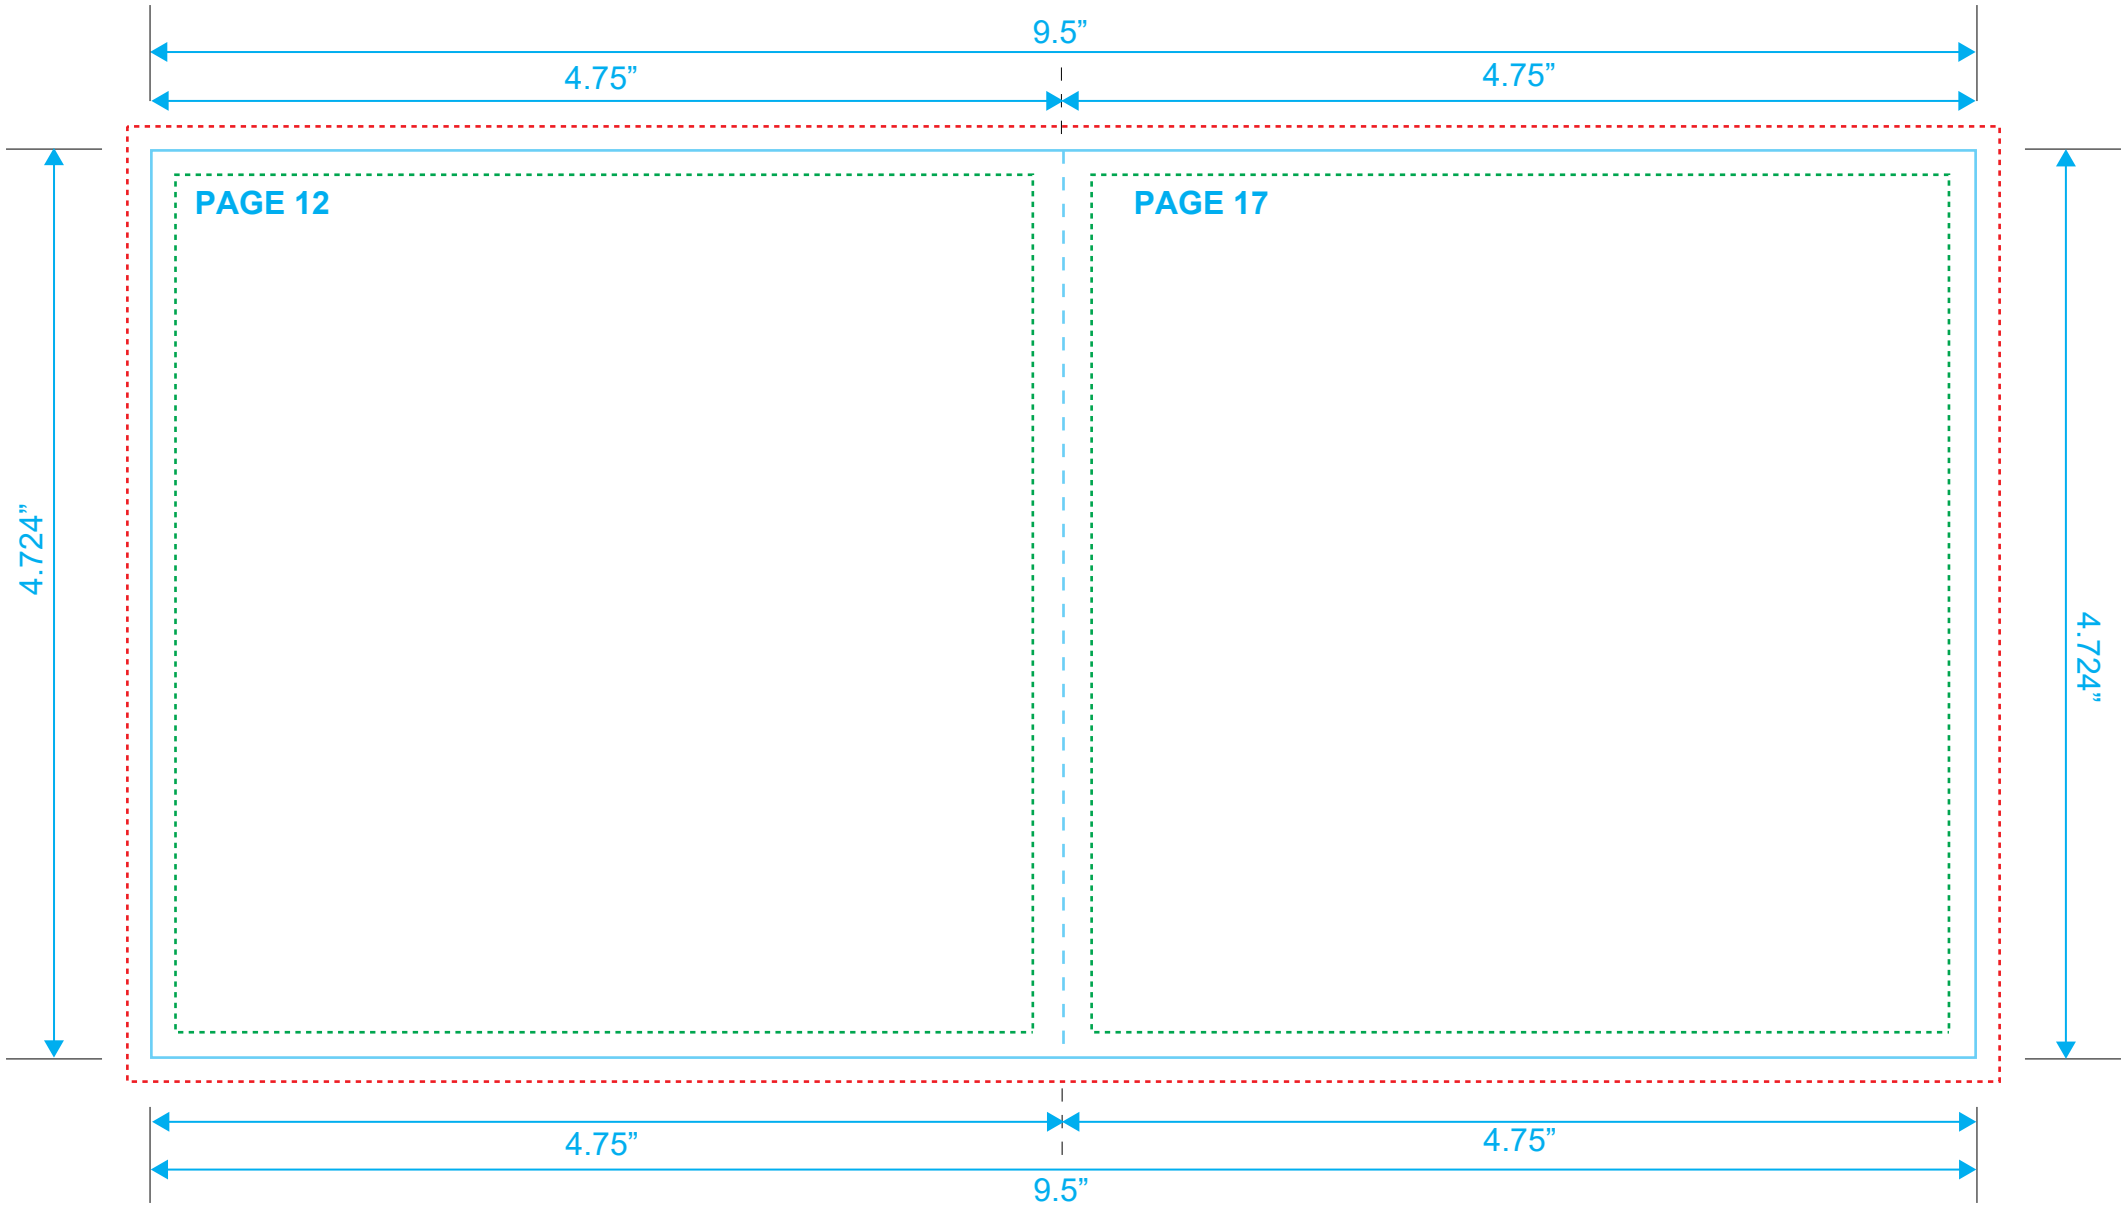

BOOKLET
Reference: 28 Pages
Style: 2 Panel
Size: 9.5" x 4.724"

Type Safety .....
Bleed Line .....
Crop Line ———