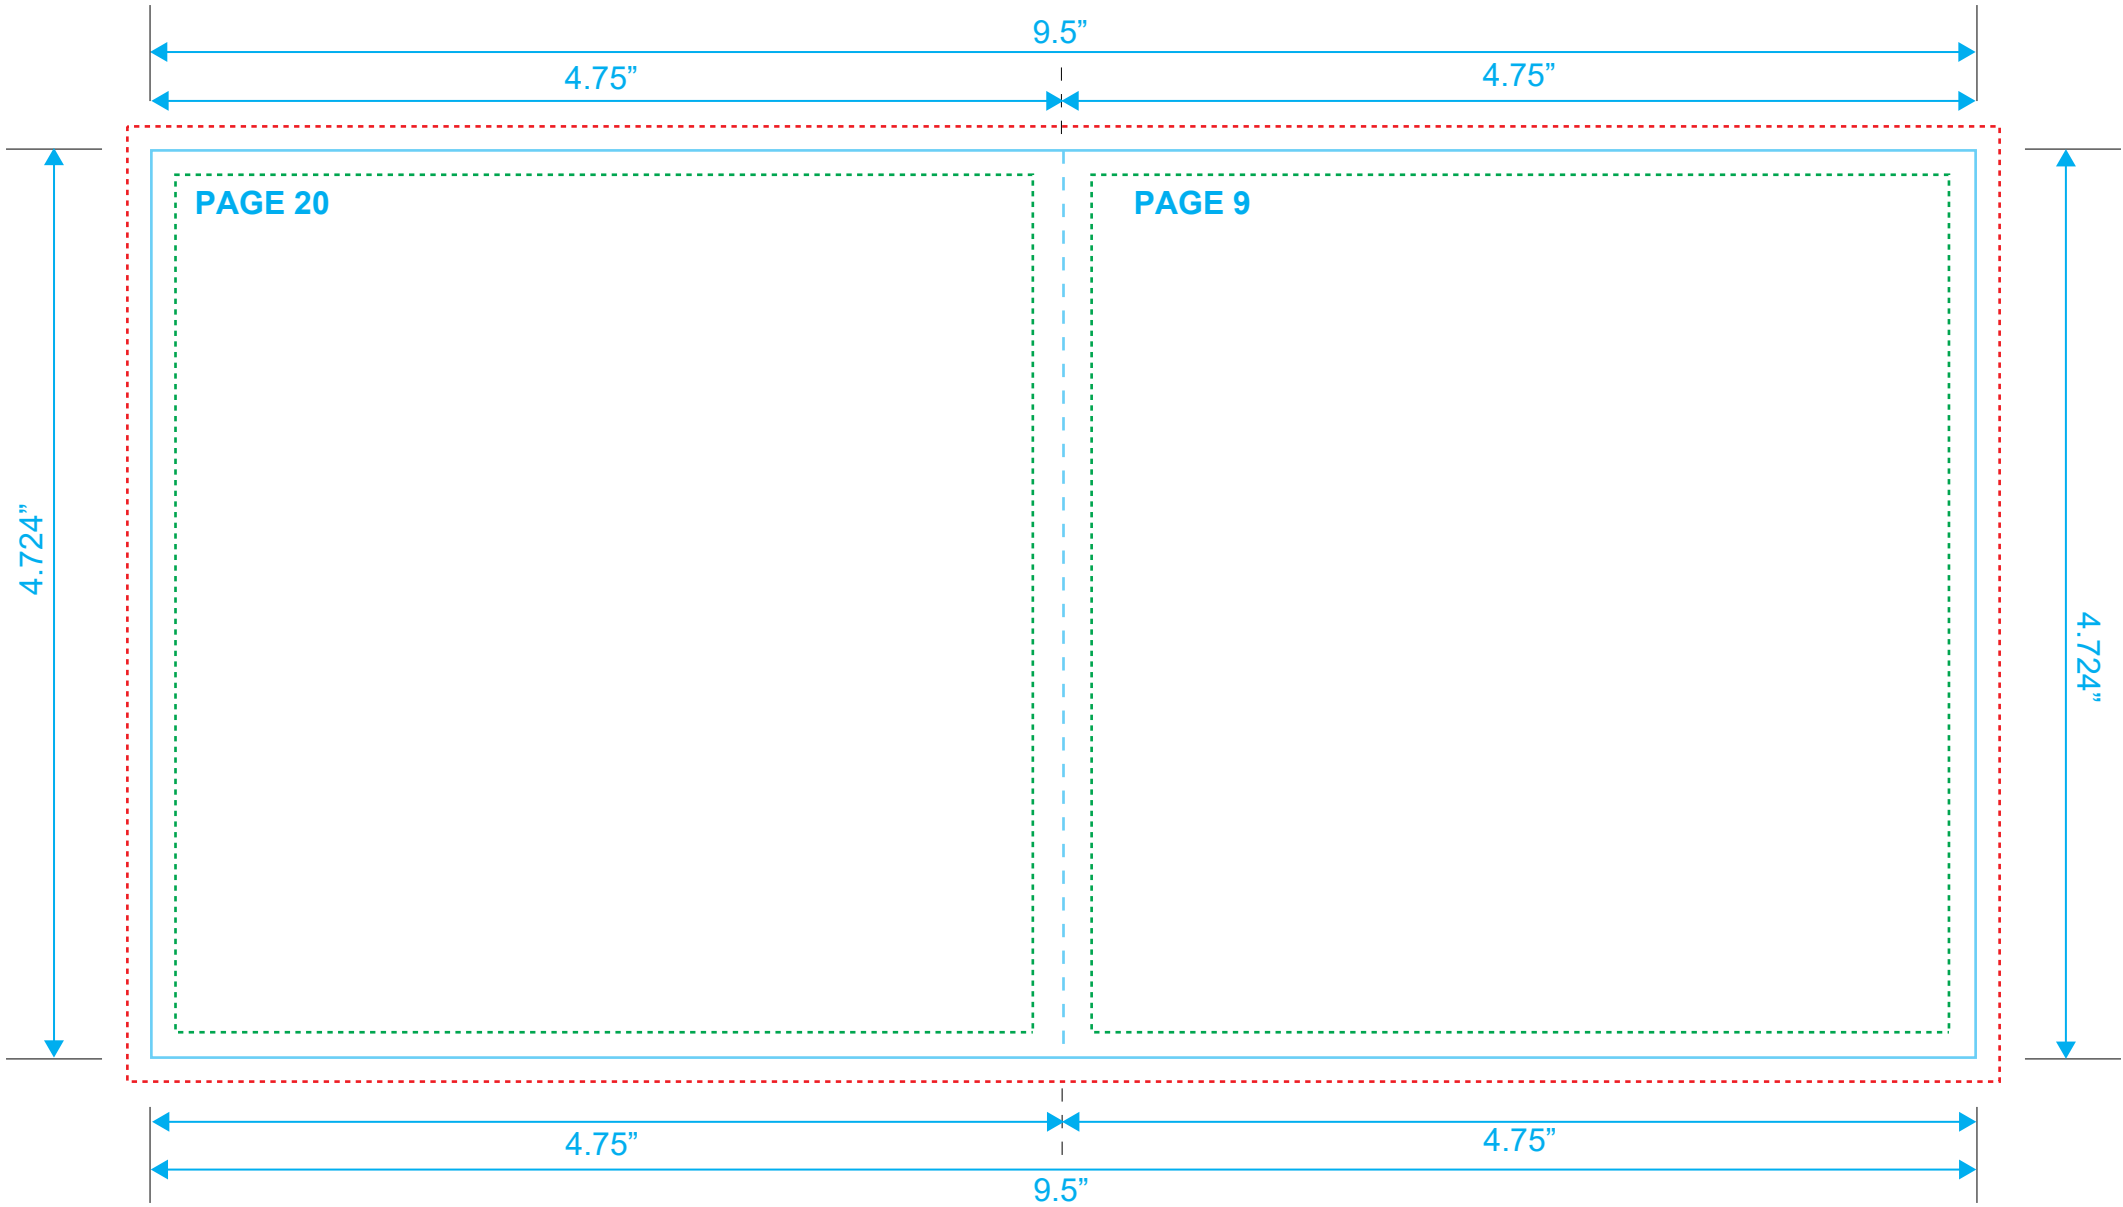

BOOKLET
Reference: 28 Pages
Style: 2 Panel
Size: 9.5" x 4.724"

Type Safety .....
Bleed Line .....
Crop Line _____