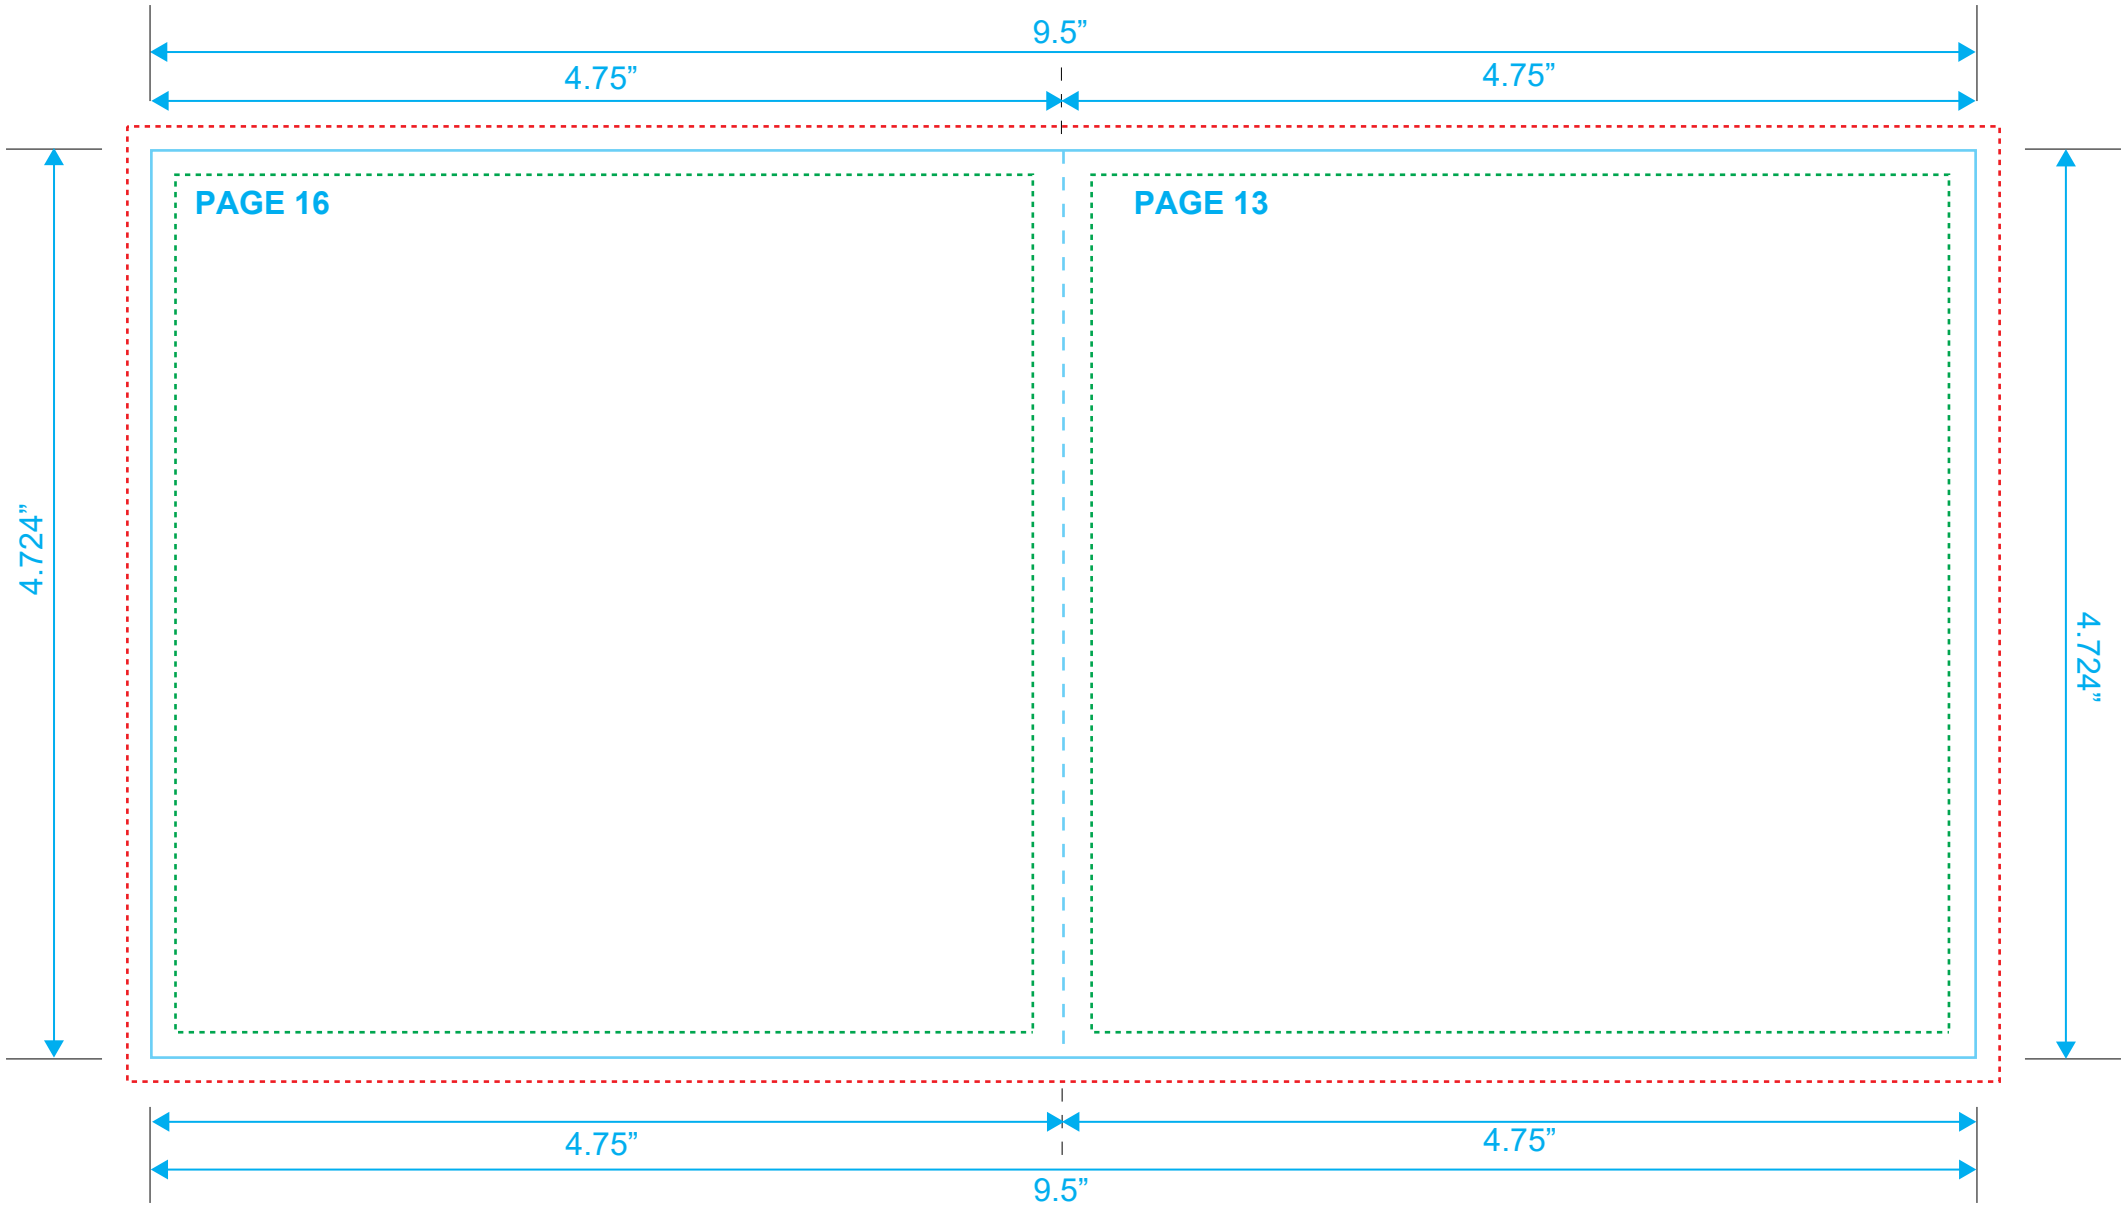

BOOKLET
Reference: 28 Pages
Style: 2 Panel
Size: 9.5" x 4.724"

Type Safety .....
Bleed Line .....
Crop Line ———