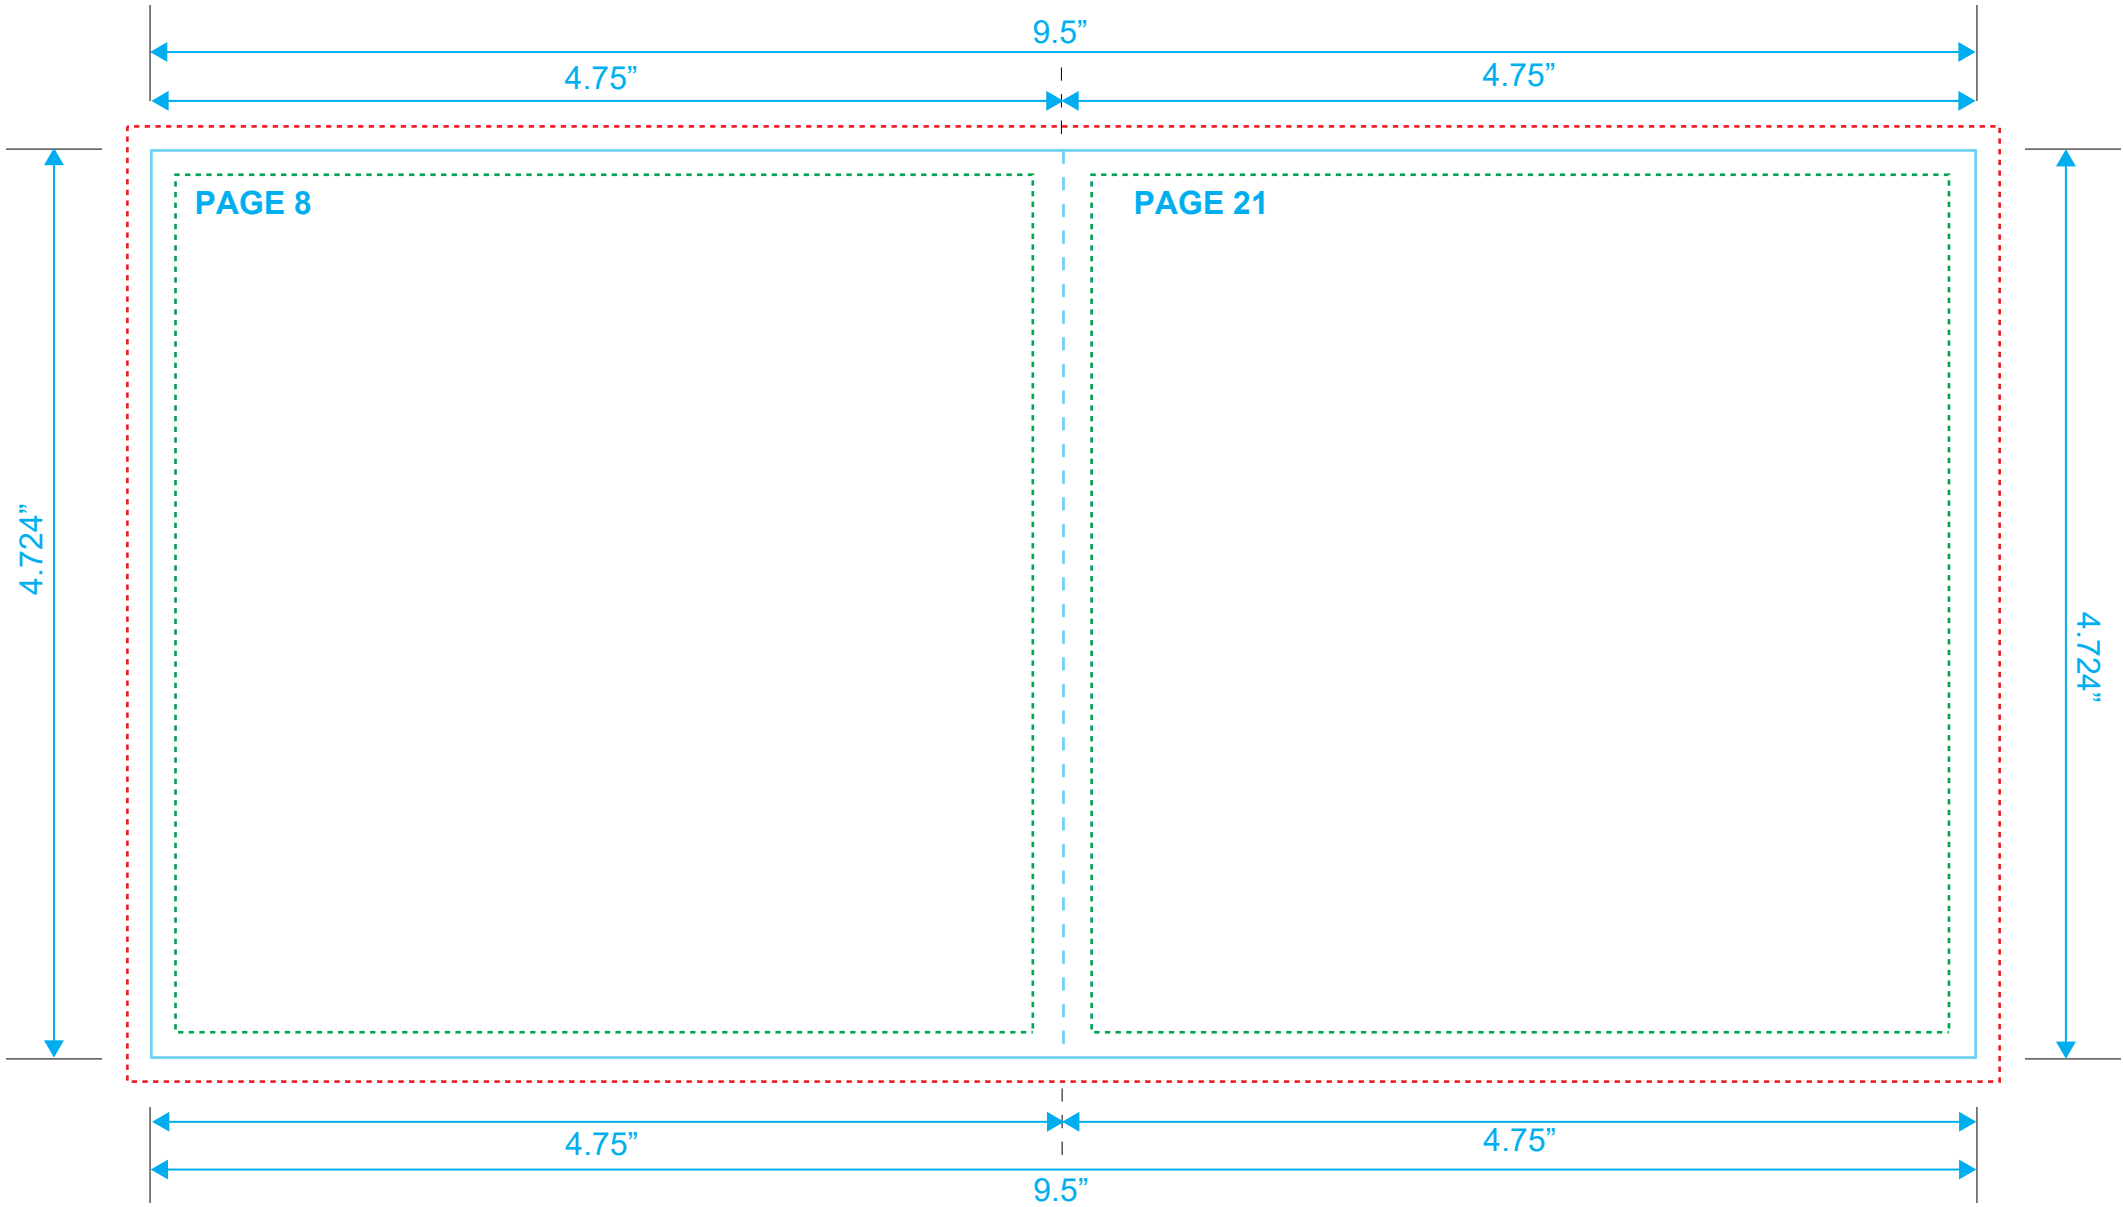

BOOKLET
Reference: 28 Pages
Style: 2 Panel
Size: 9.5" x 4.724"

Type Safety .....
Bleed Line .....
Crop Line _____