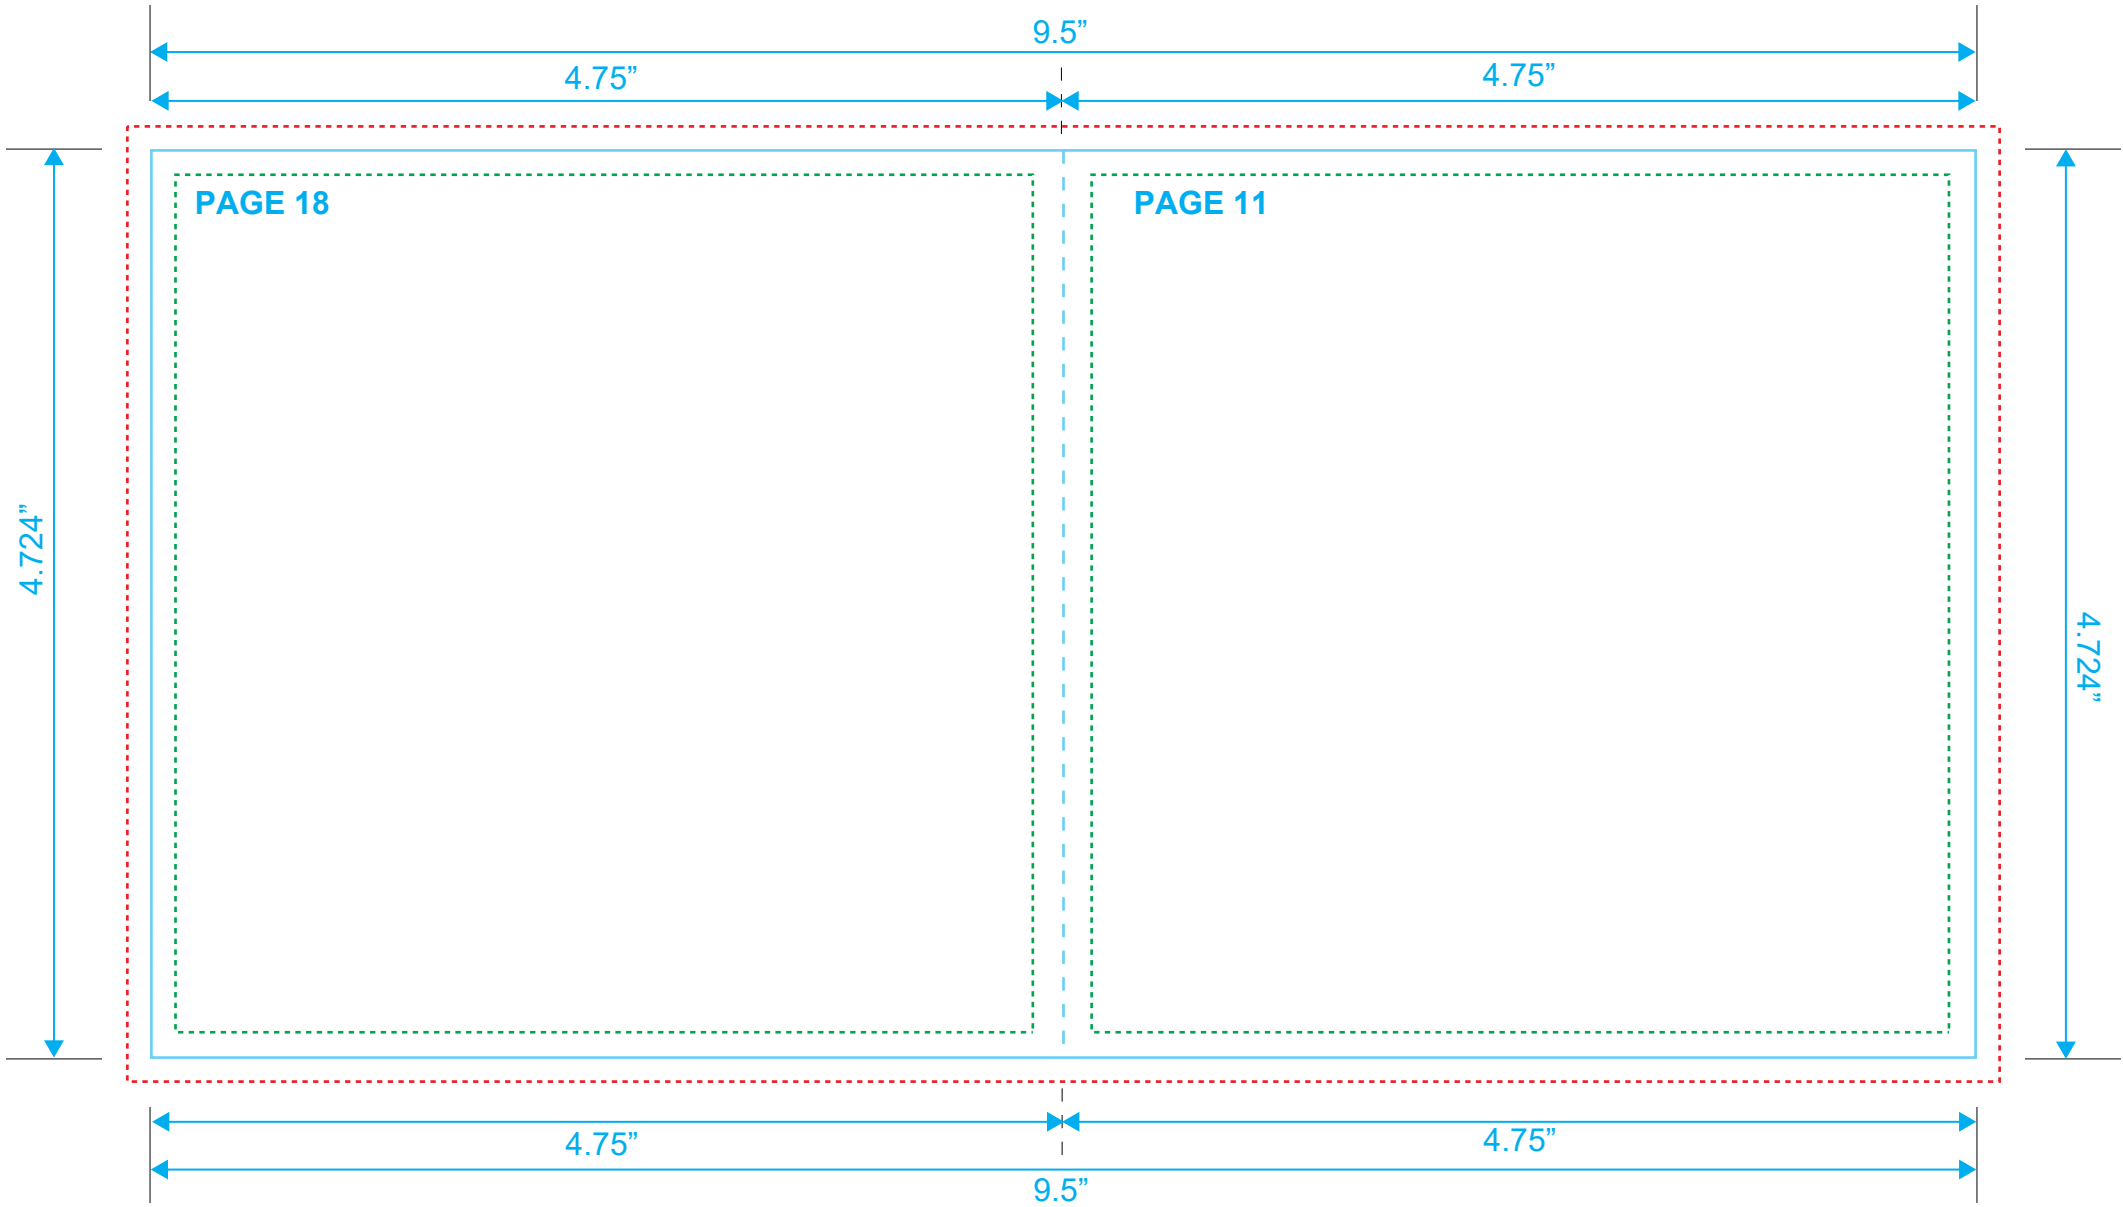

BOOKLET
Reference: 28 Pages
Style: 2 Panel
Size: 9.5" x 4.724"

Type Safety .....
Bleed Line .....
Crop Line ———