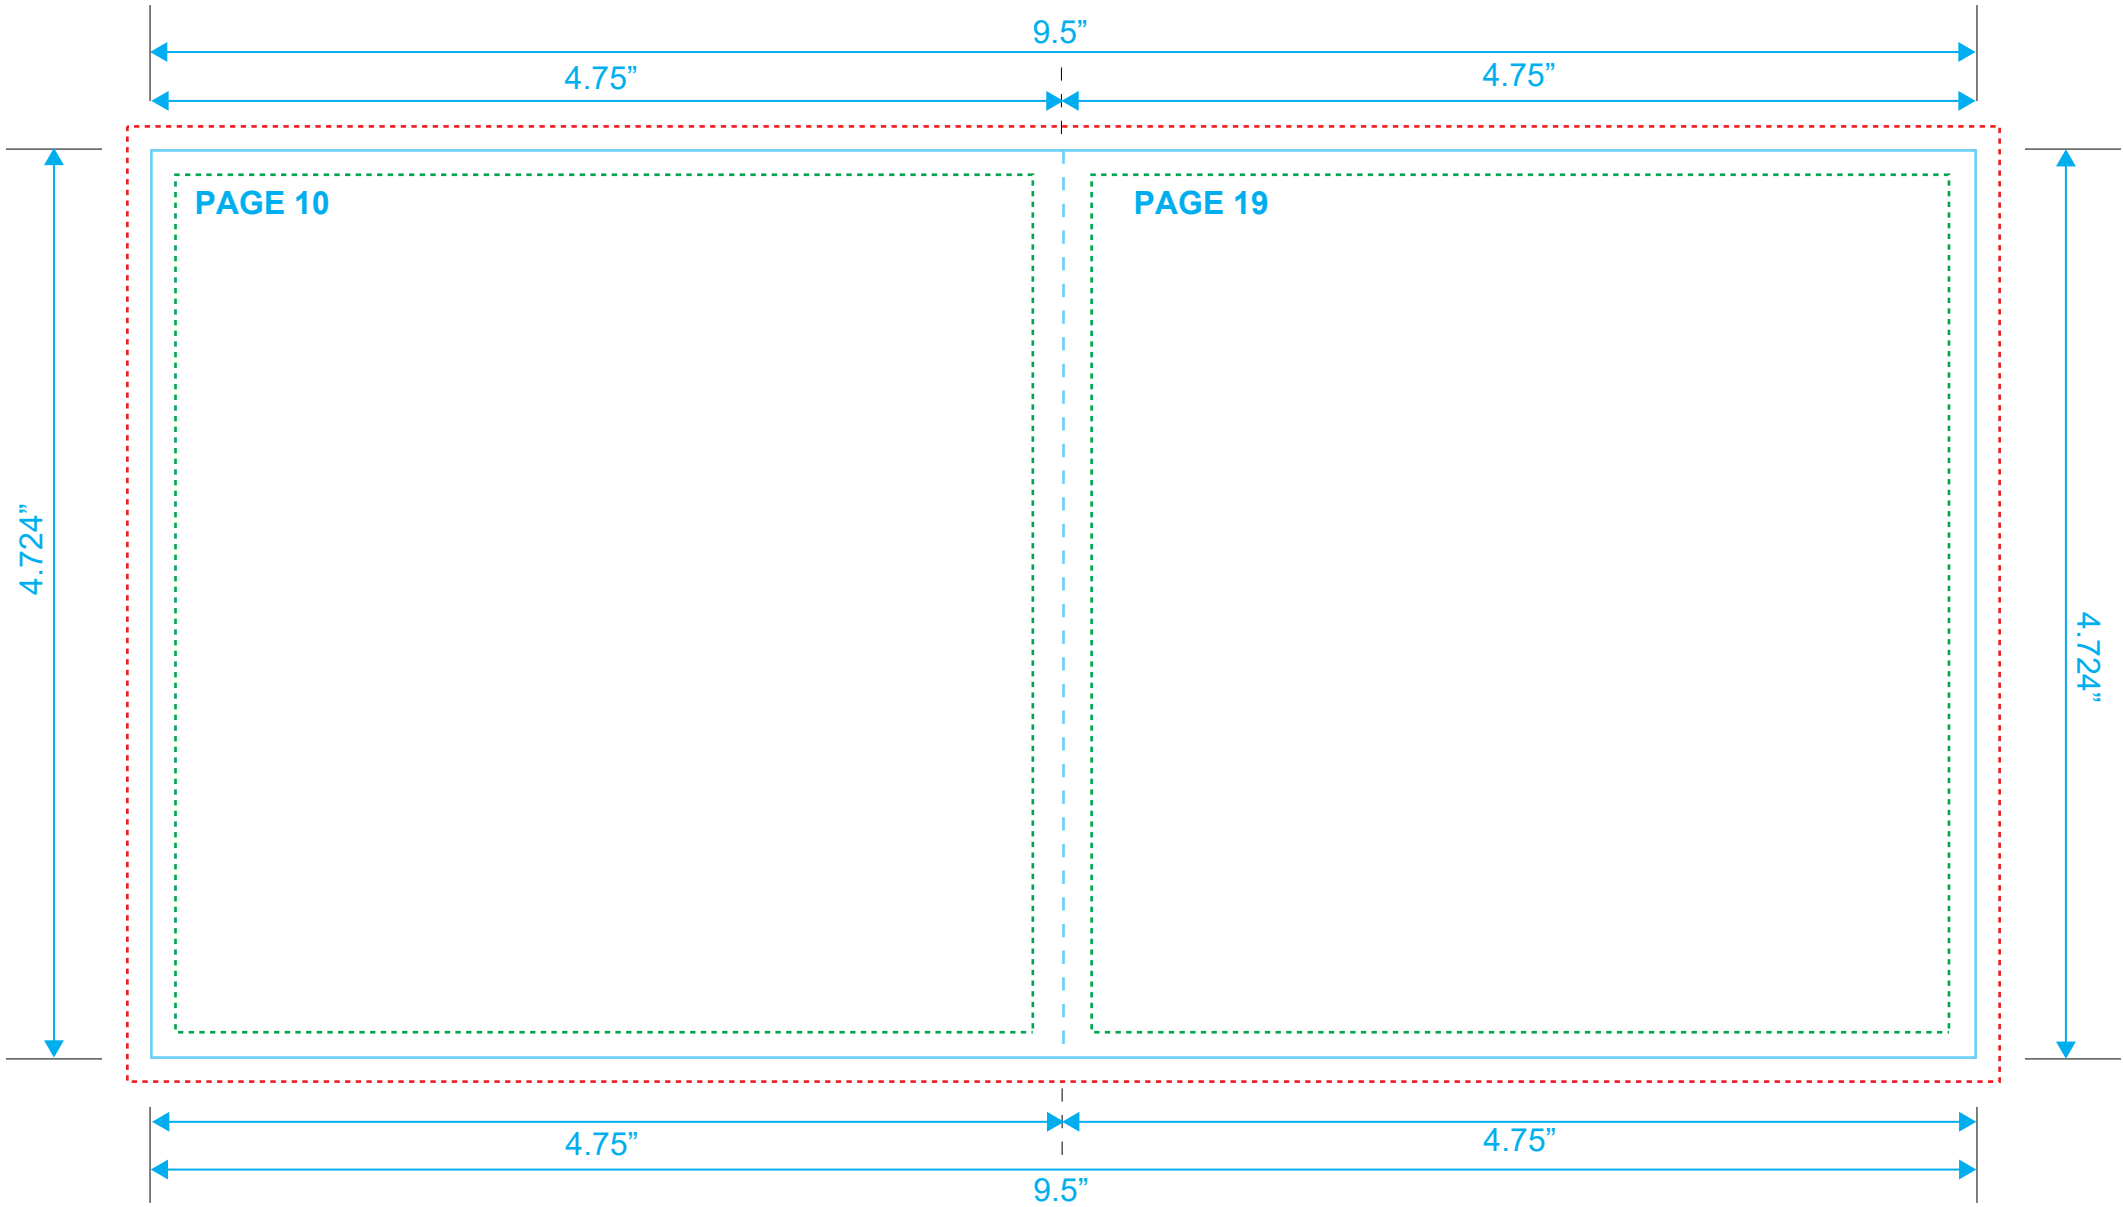

BOOKLET
Reference: 28 Pages
Style: 2 Panel
Size: 9.5" x 4.724"

Type Safety .....
Bleed Line .....
Crop Line _____