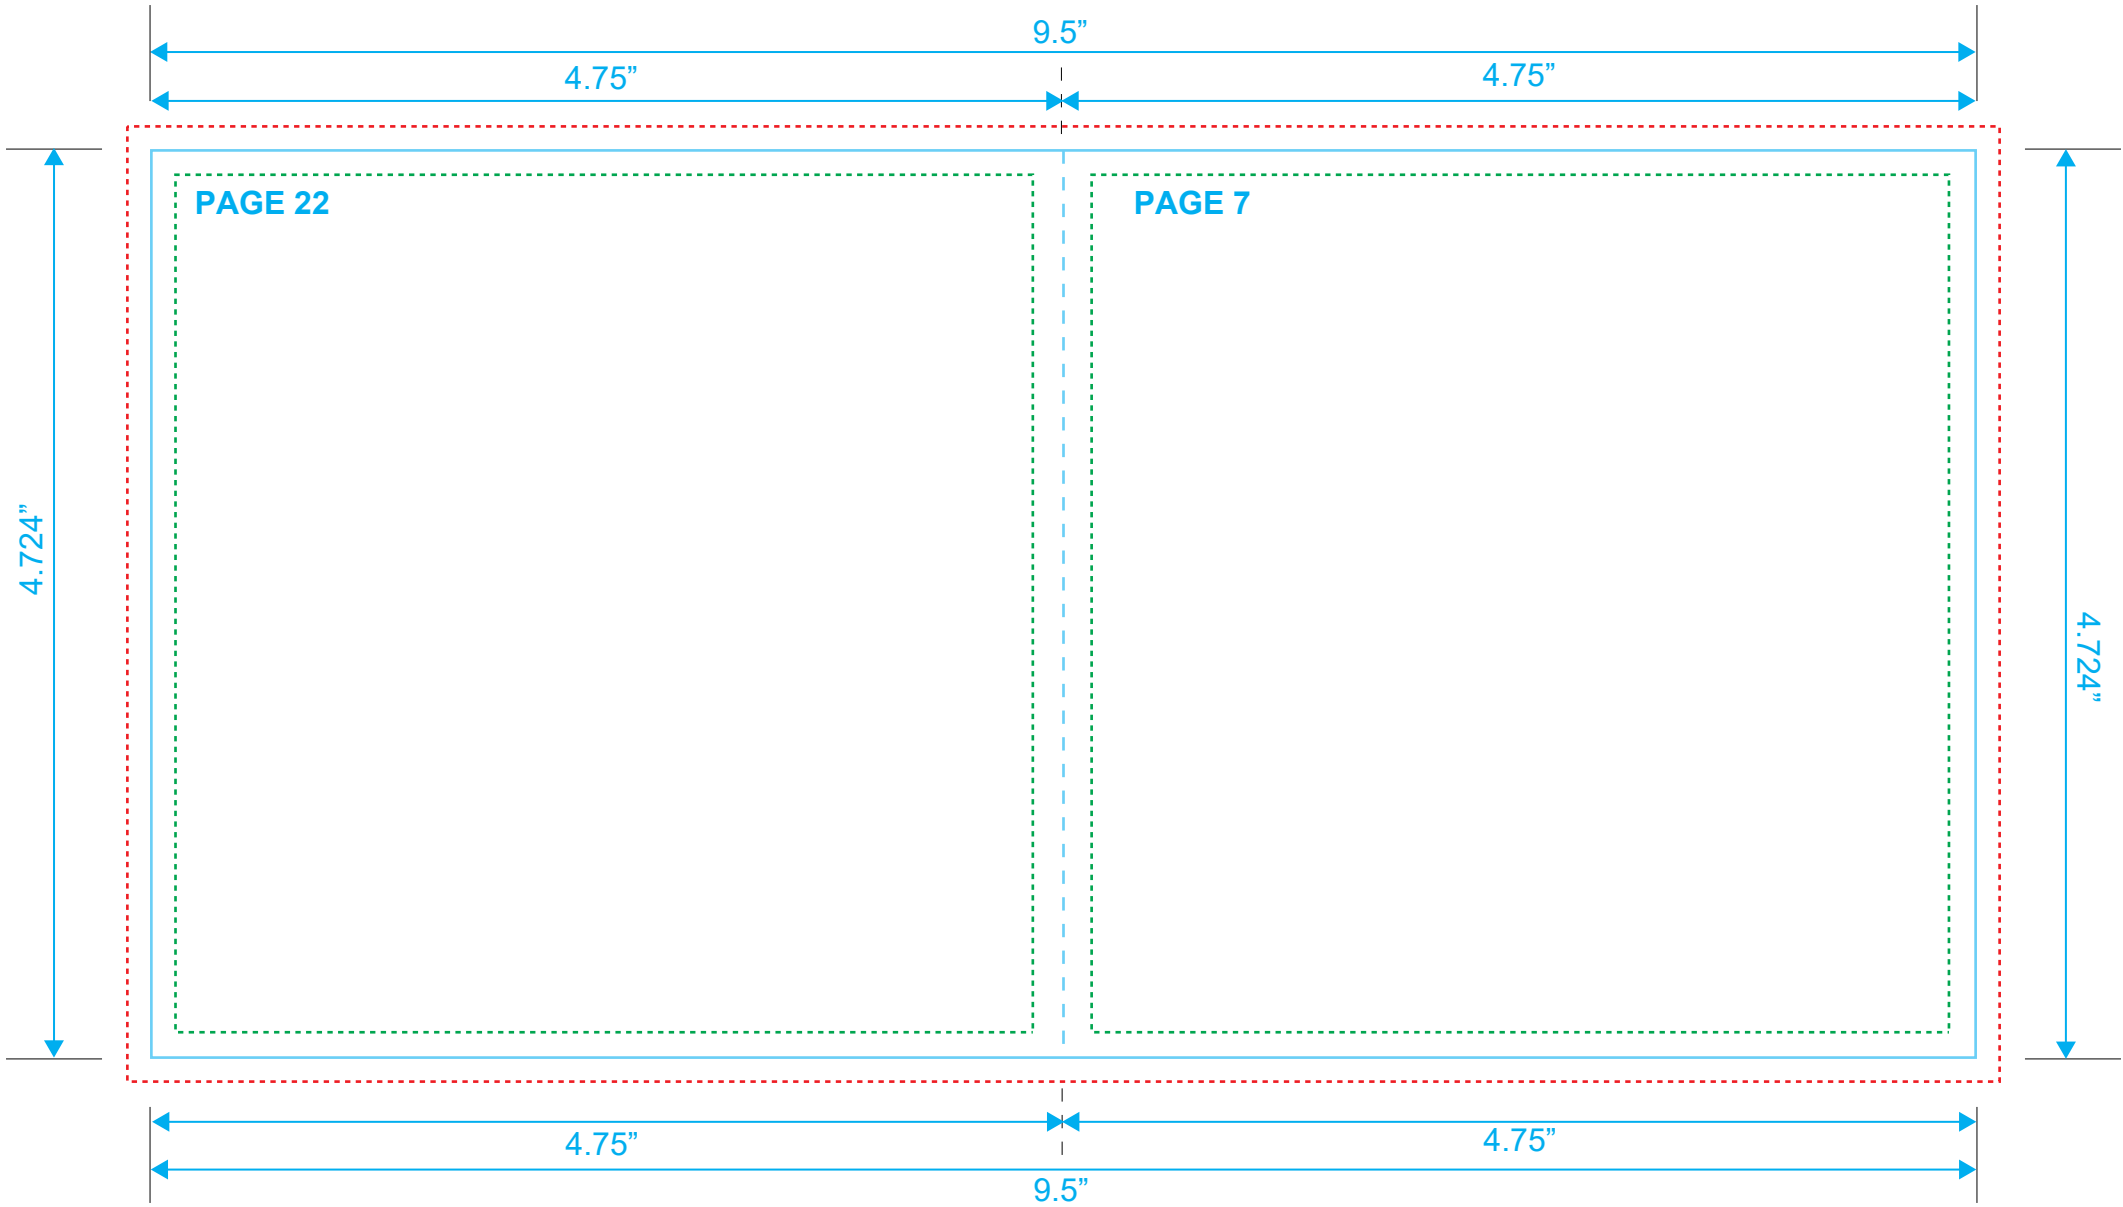

BOOKLET
Reference: 28 Pages
Style: 2 Panel
Size: 9.5" x 4.724"

Type Safety .....
Bleed Line .....
Crop Line _____