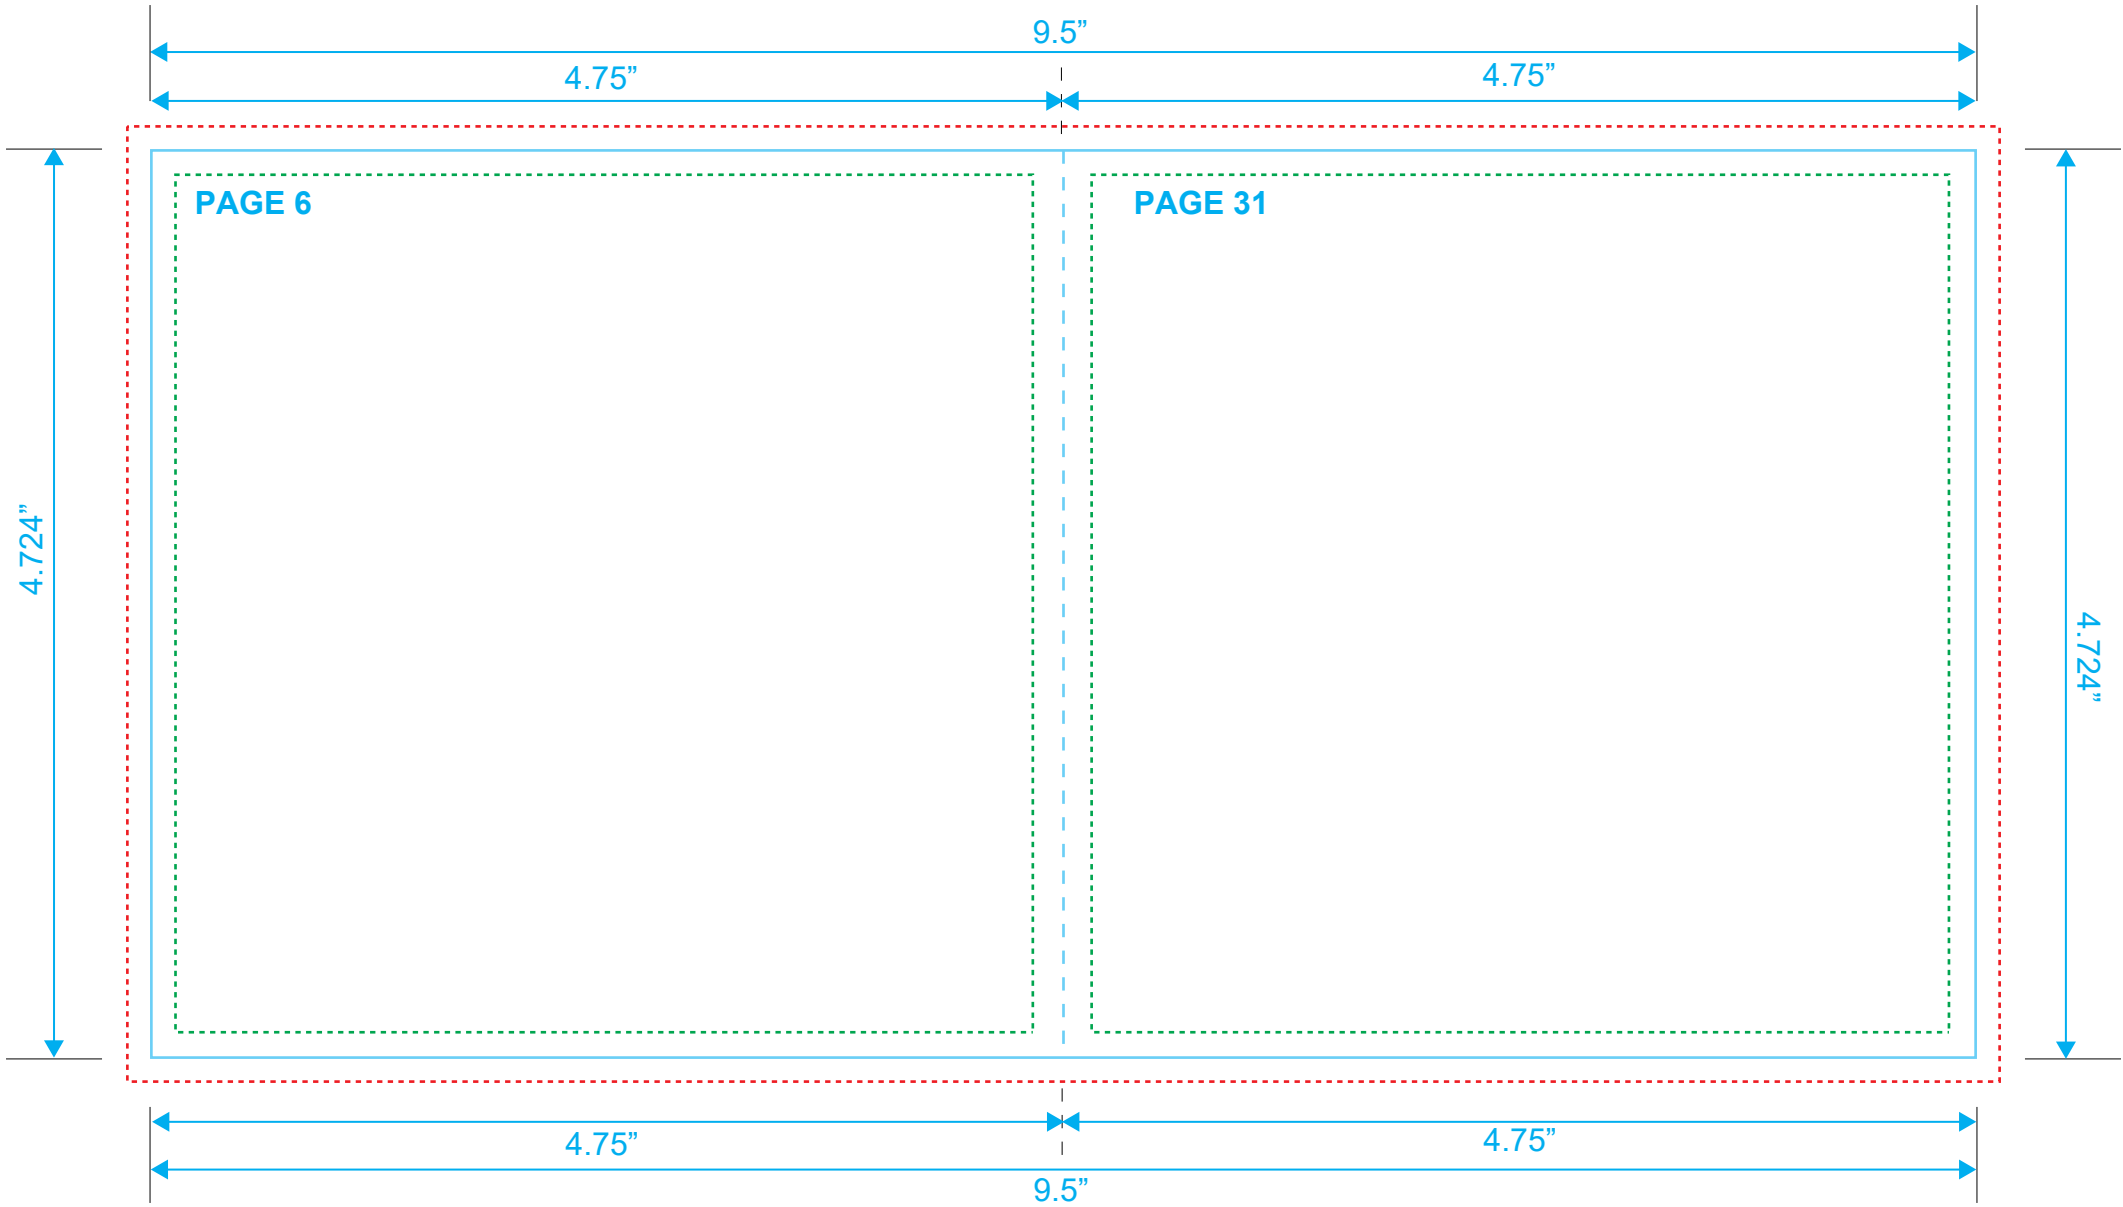

BOOKLET
Reference: 36 Pages
Style: 2 Panel
Size: 9.5" x 4.724"

Type Safety .....
Bleed Line .....
Crop Line _____