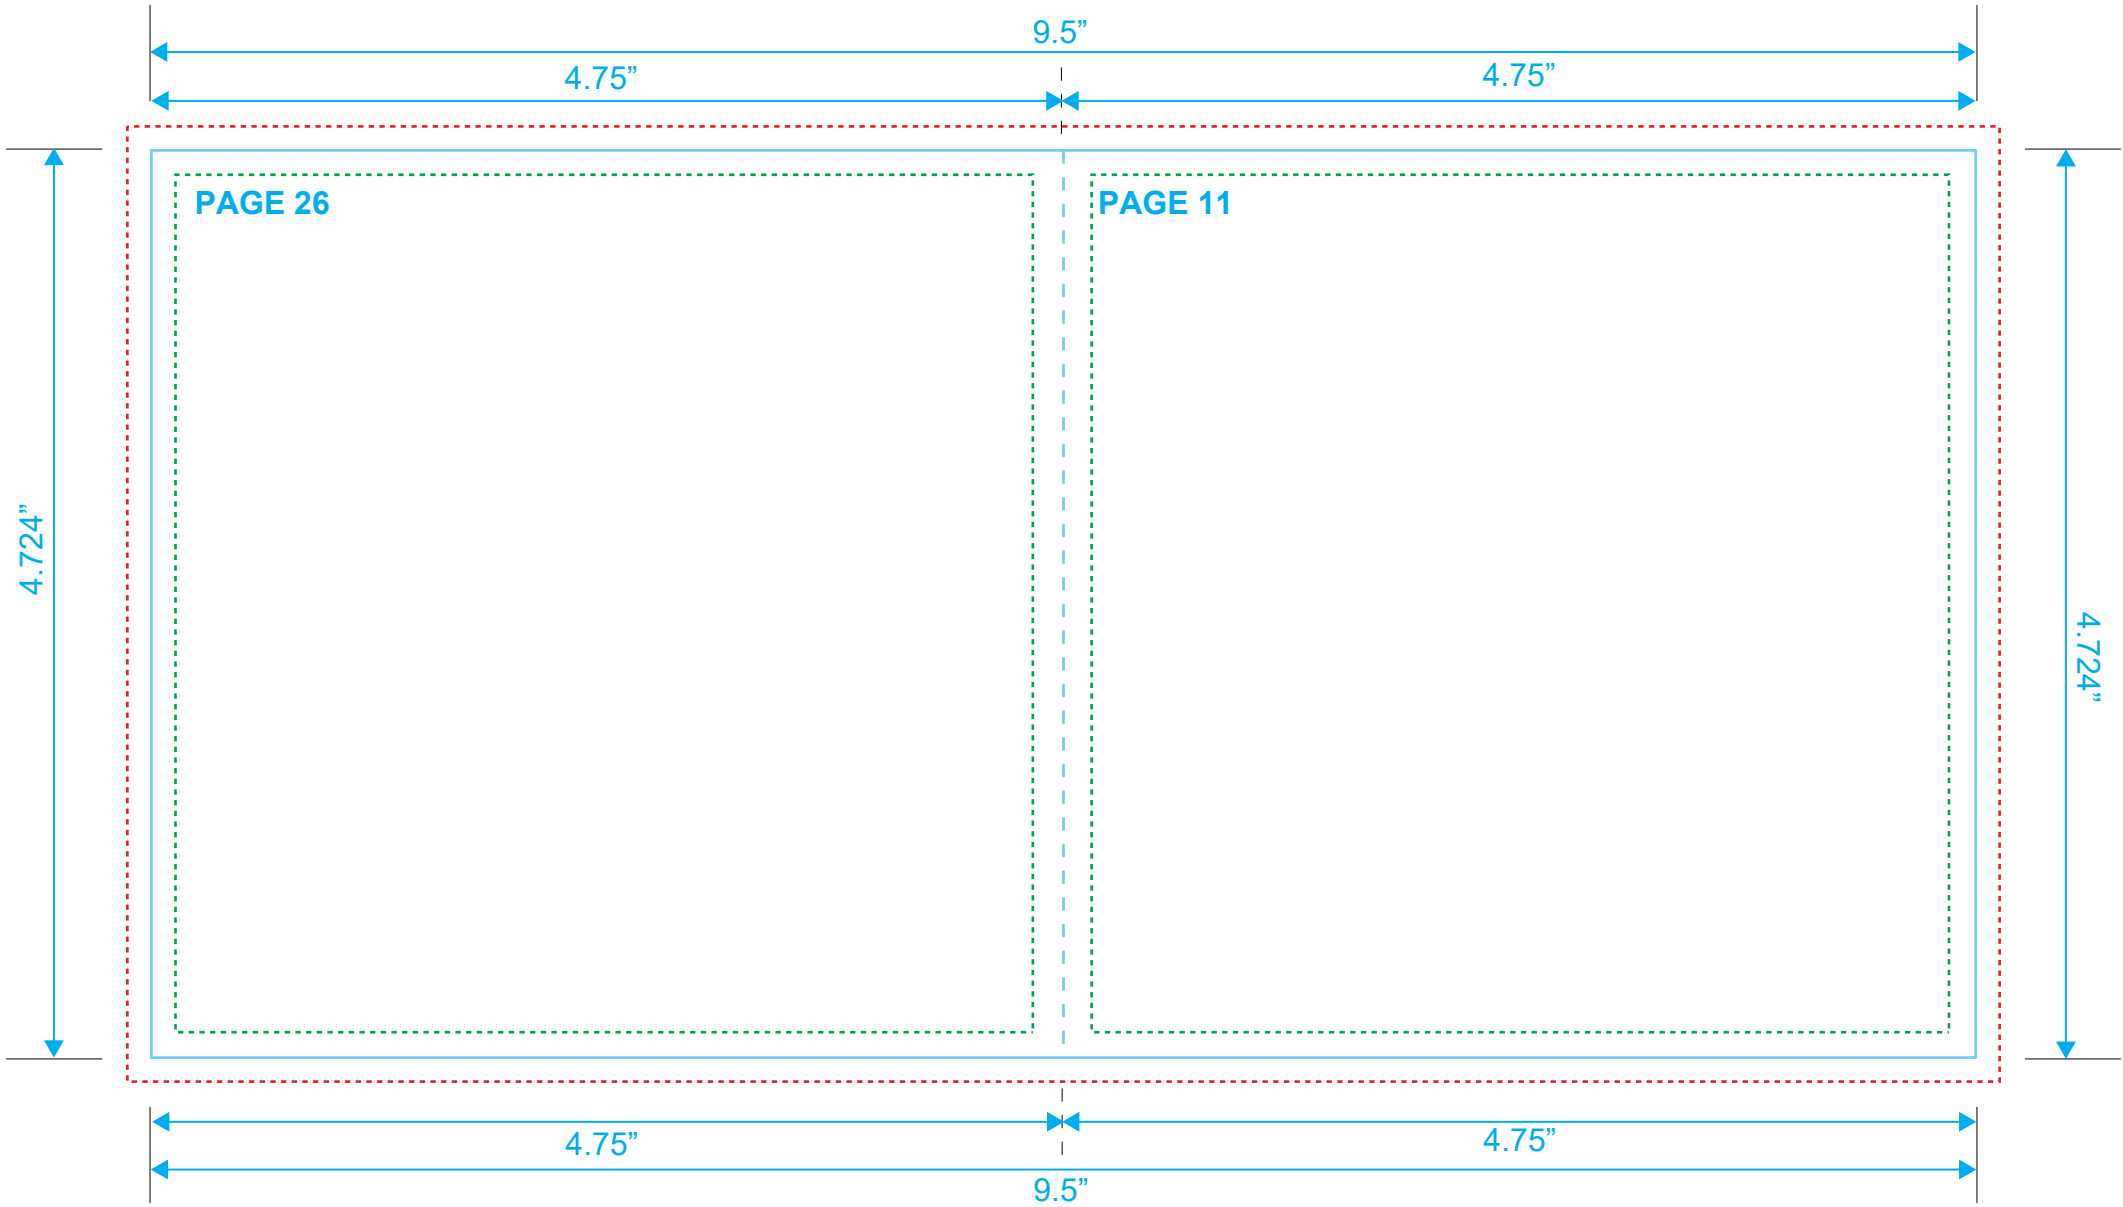

BOOKLET
Reference: 36 Pages
Style: 2 Panel
Size: 9.5" x 4.724"

Type Safety .....
Bleed Line .....
Crop Line _____