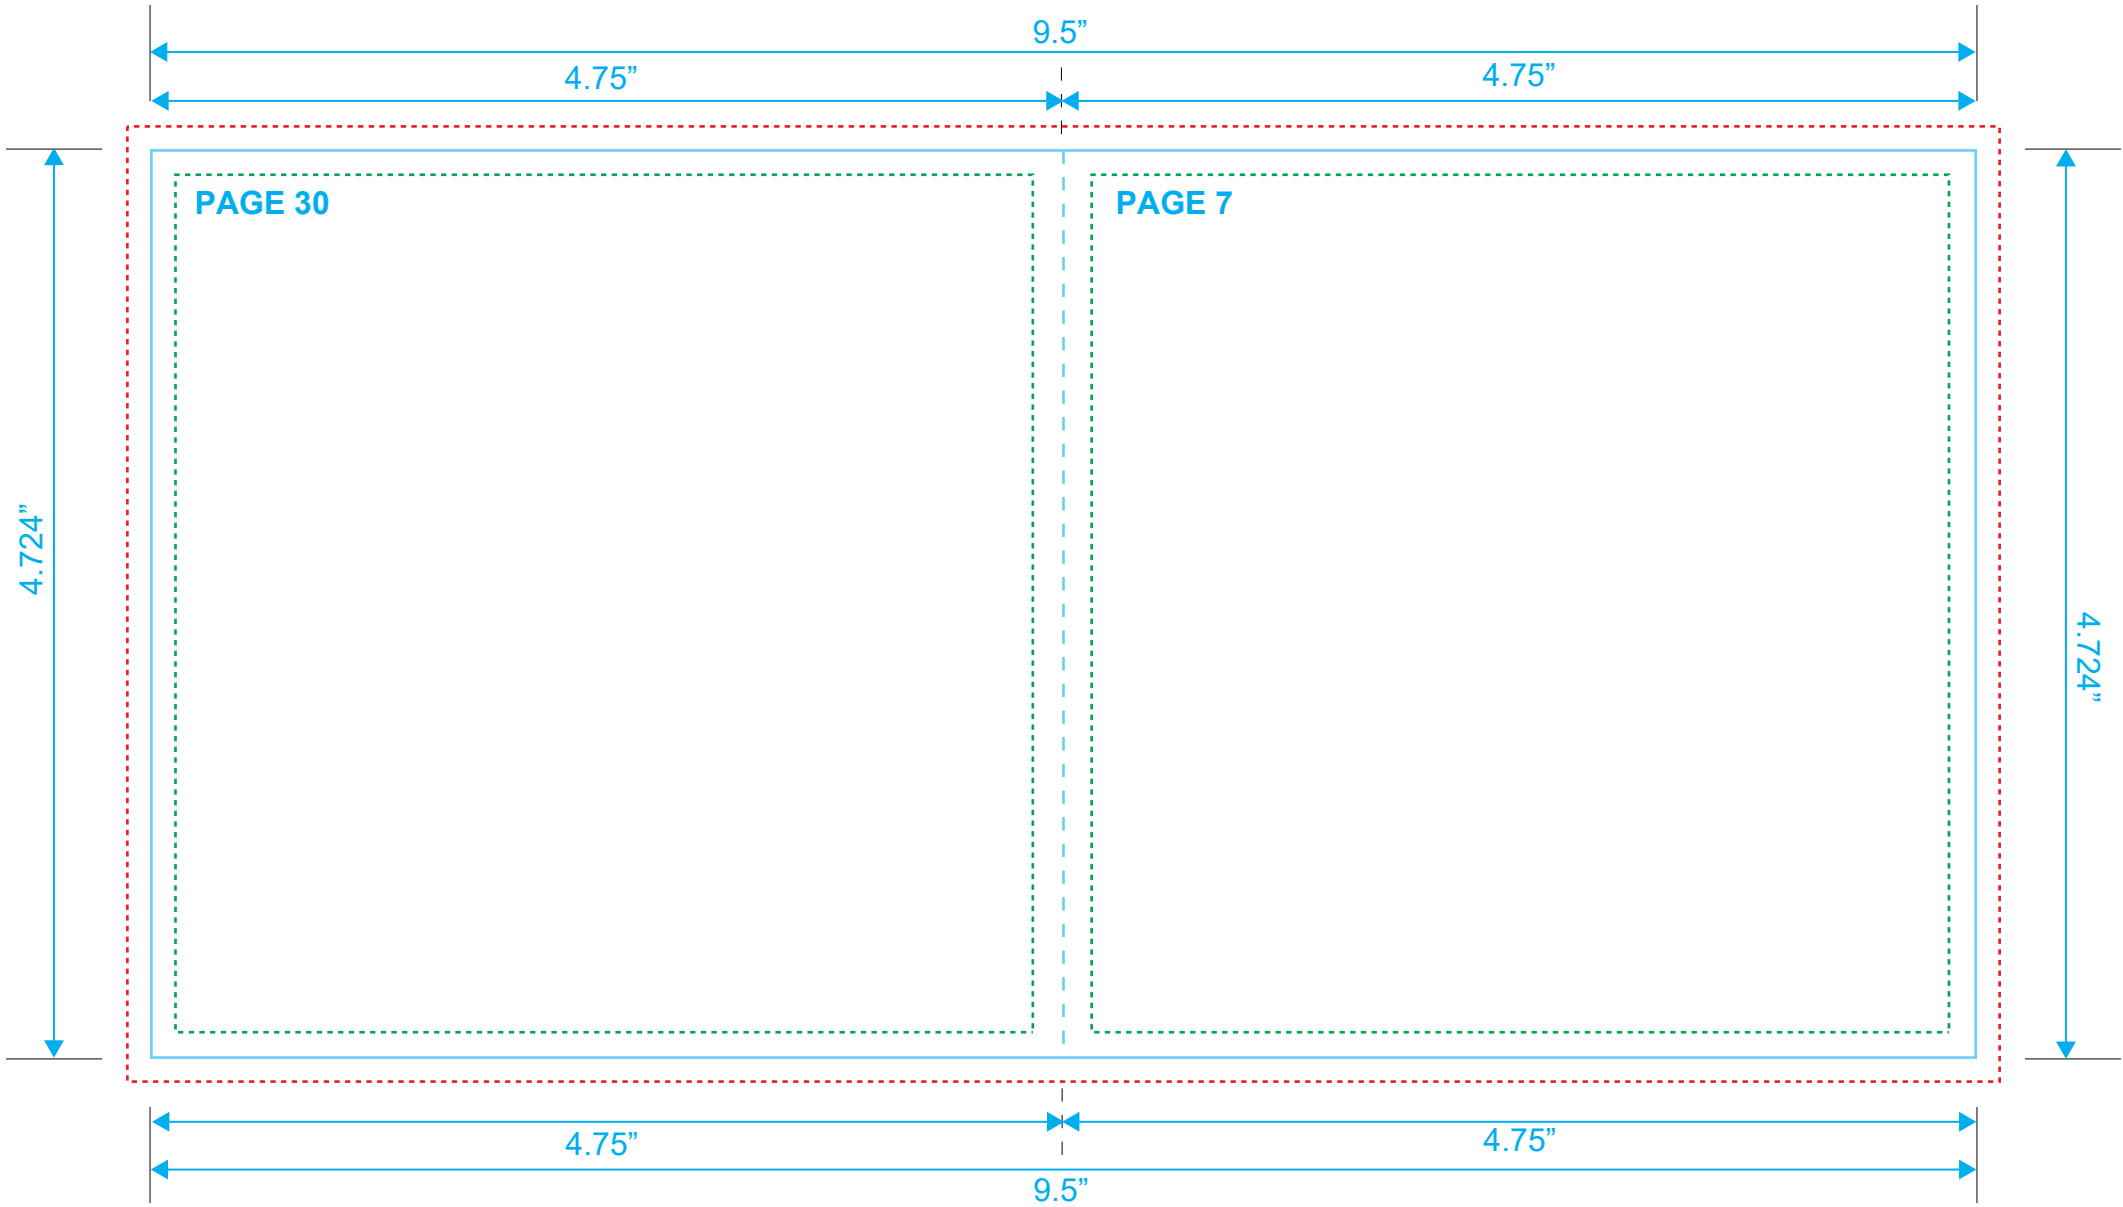

BOOKLET
Reference: 36 Pages
Style: 2 Panel
Size: 9.5" x 4.724"

Type Safety .....
Bleed Line .....
Crop Line ———