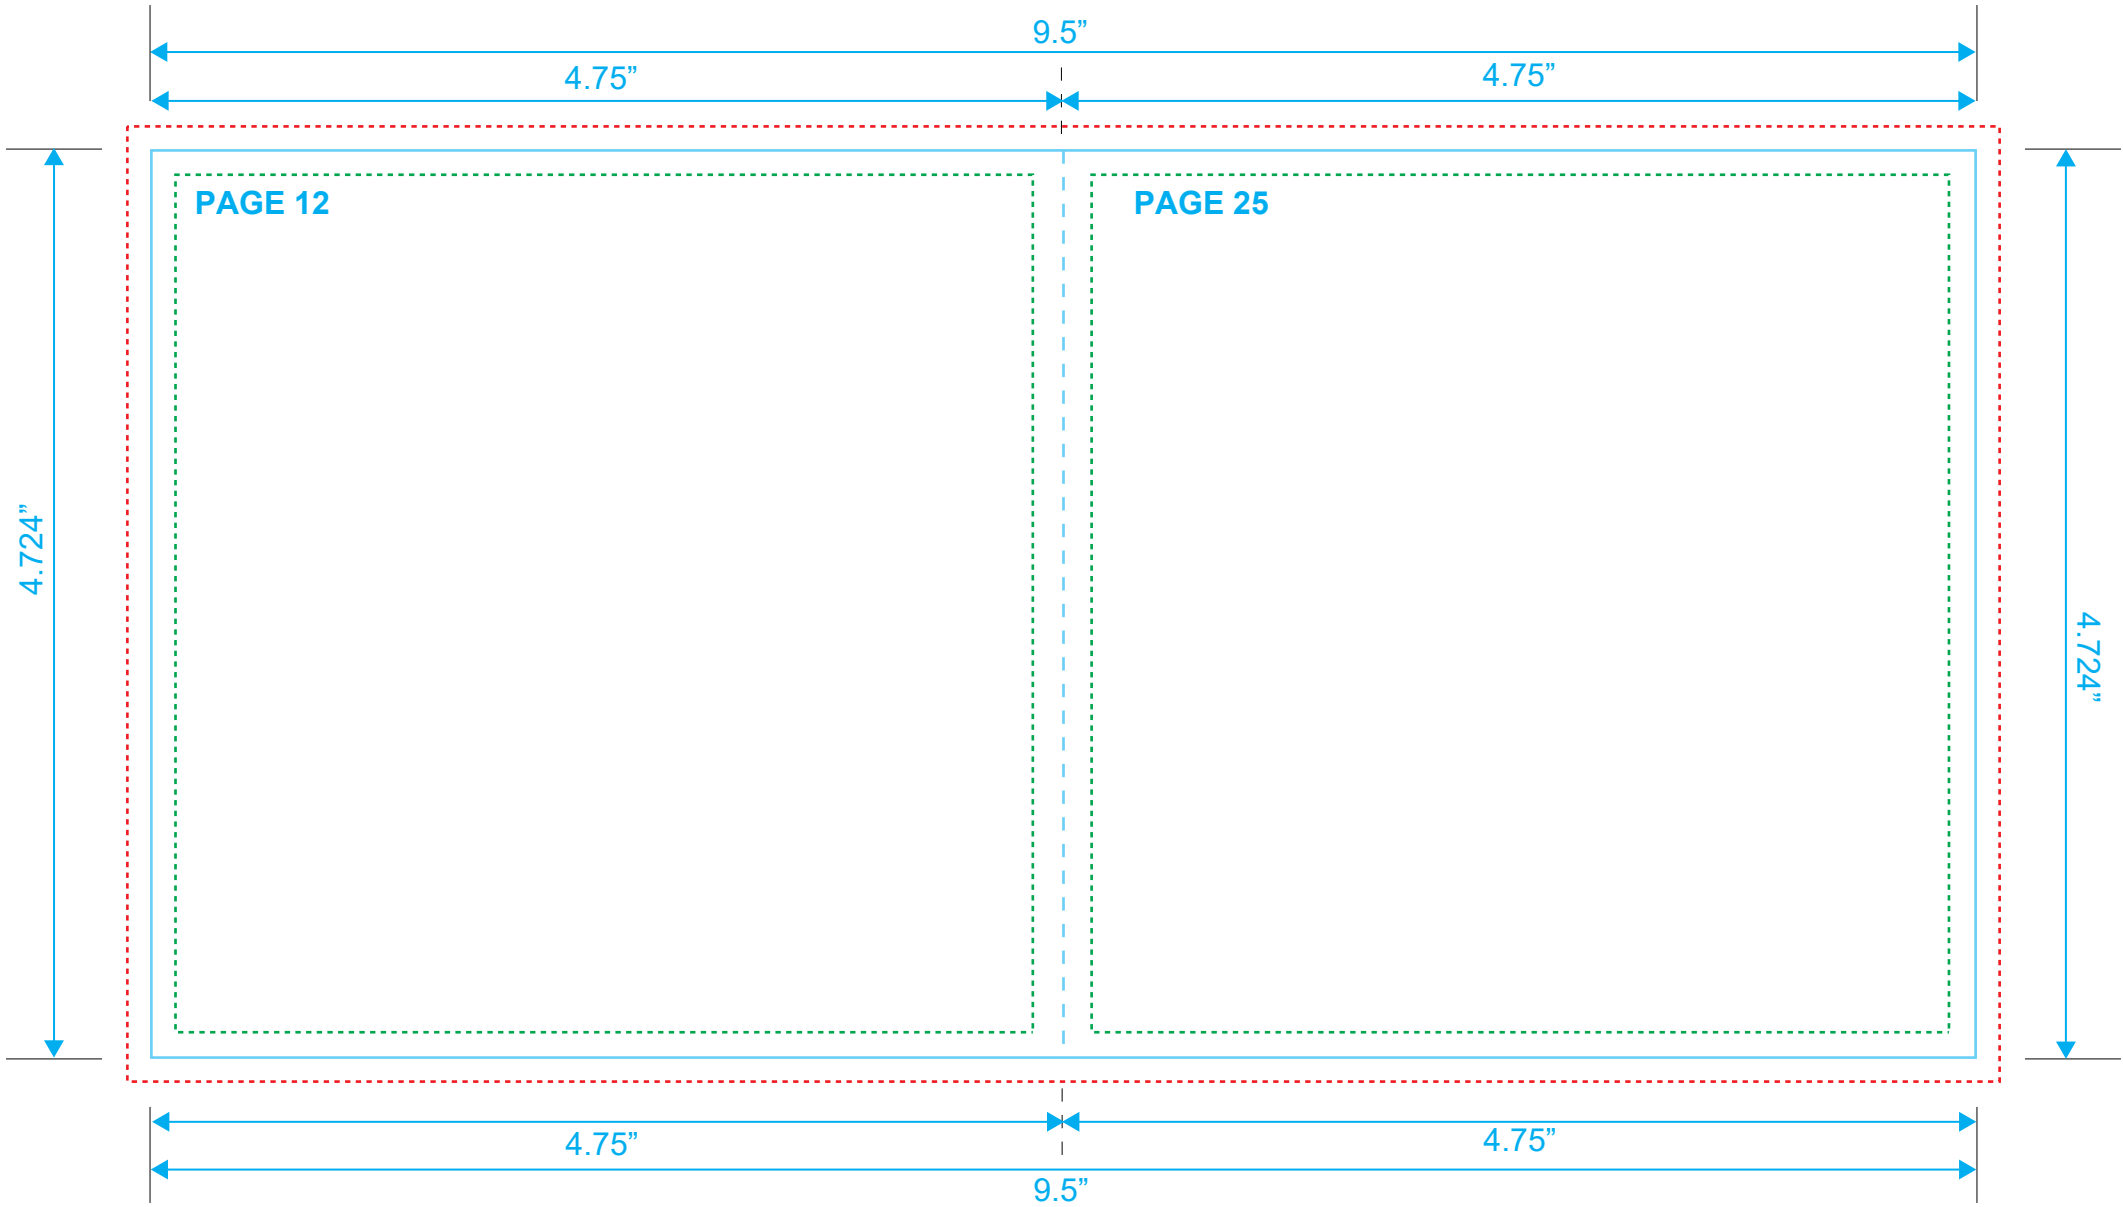

BOOKLET
Reference: 36 Pages
Style: 2 Panel
Size: 9.5" x 4.724"

Type Safety .....
Bleed Line .....
Crop Line _____