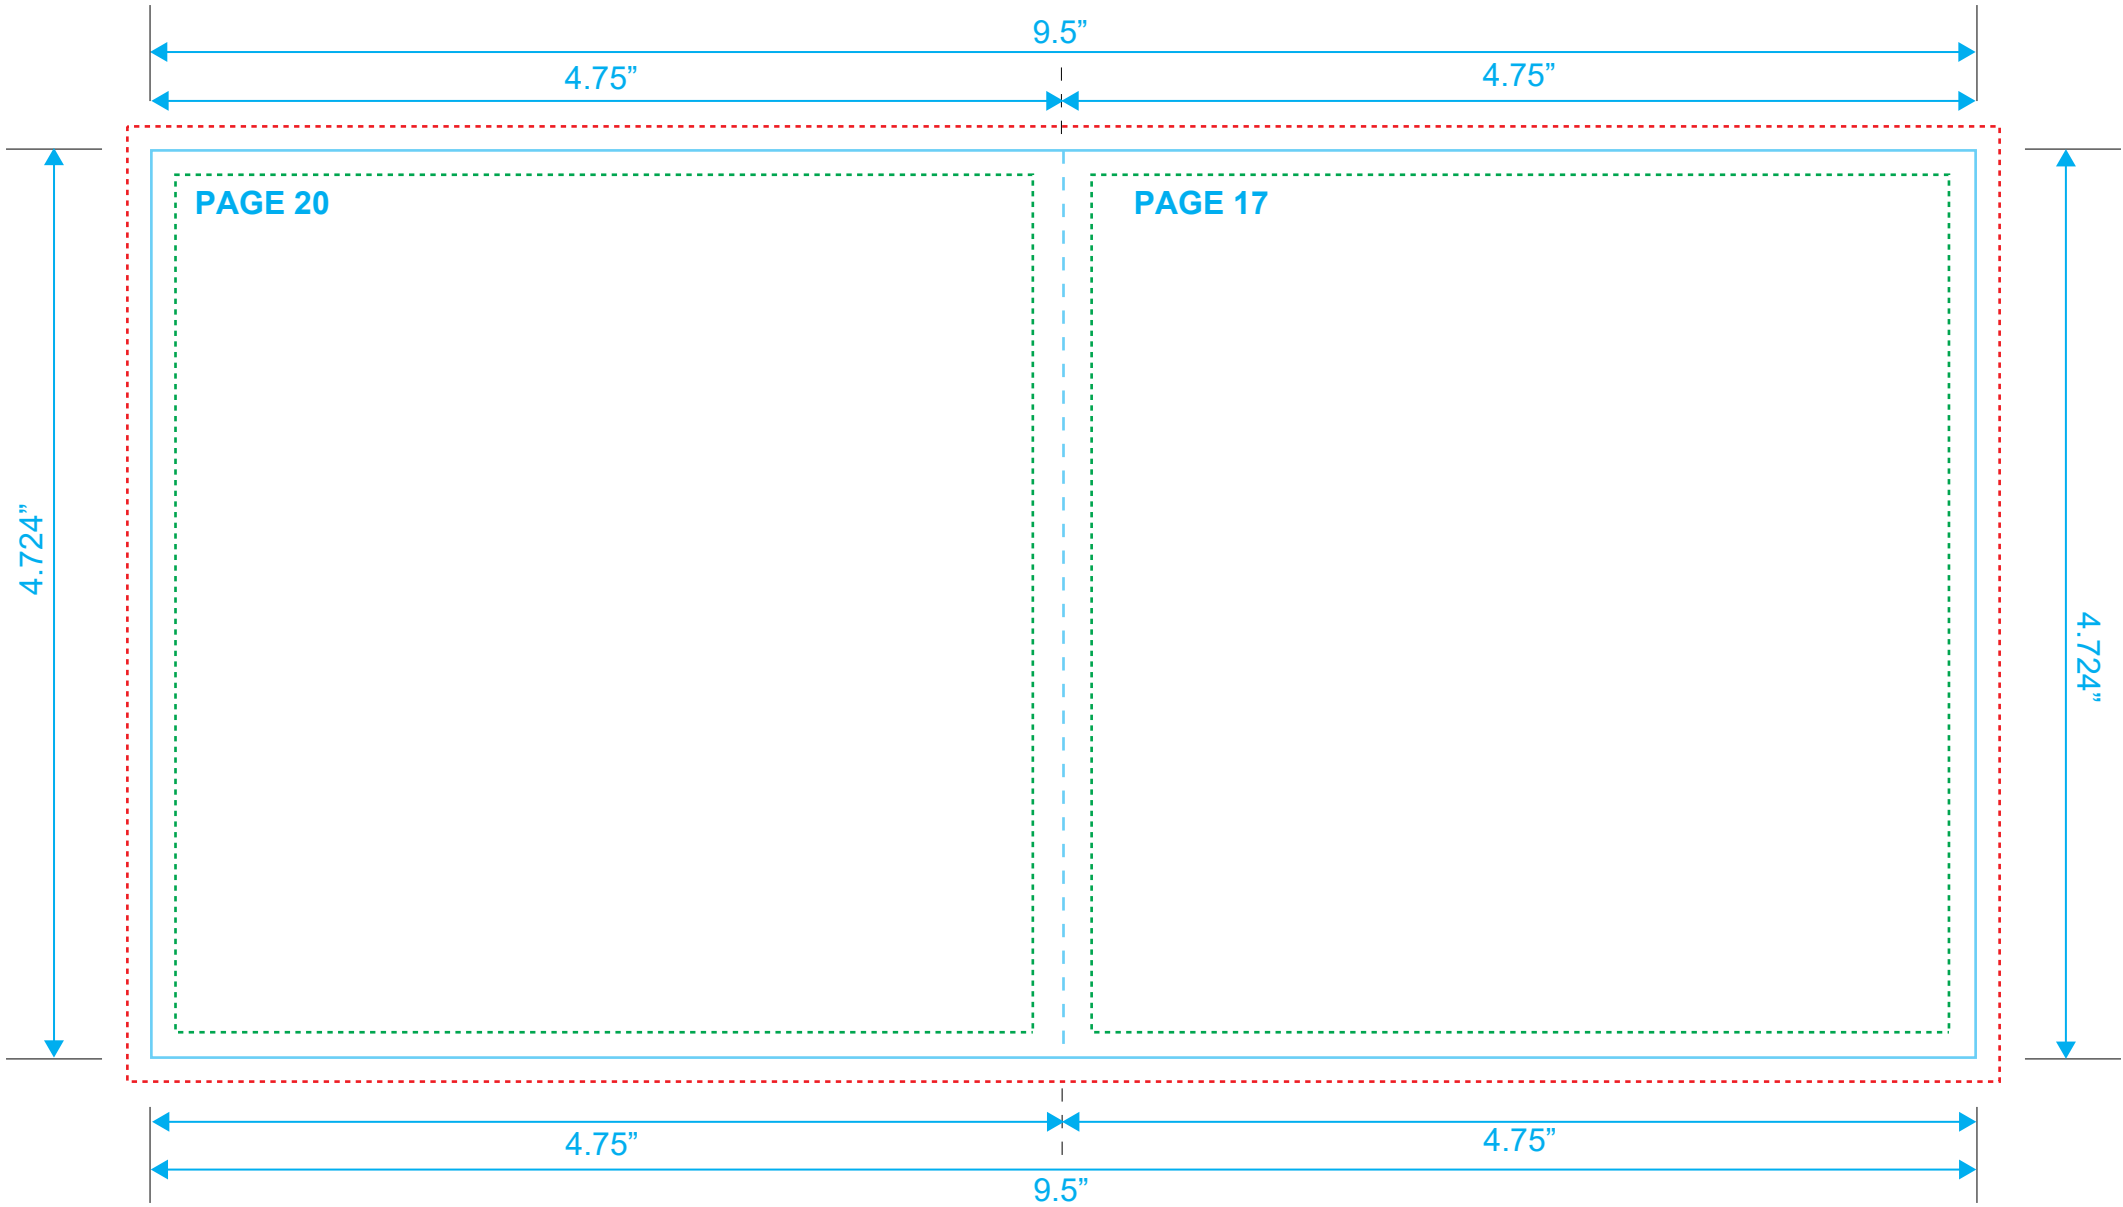

BOOKLET
Reference: 36 Pages
Style: 2 Panel
Size: 9.5" x 4.724"

Type Safety .....
Bleed Line .....
Crop Line _____