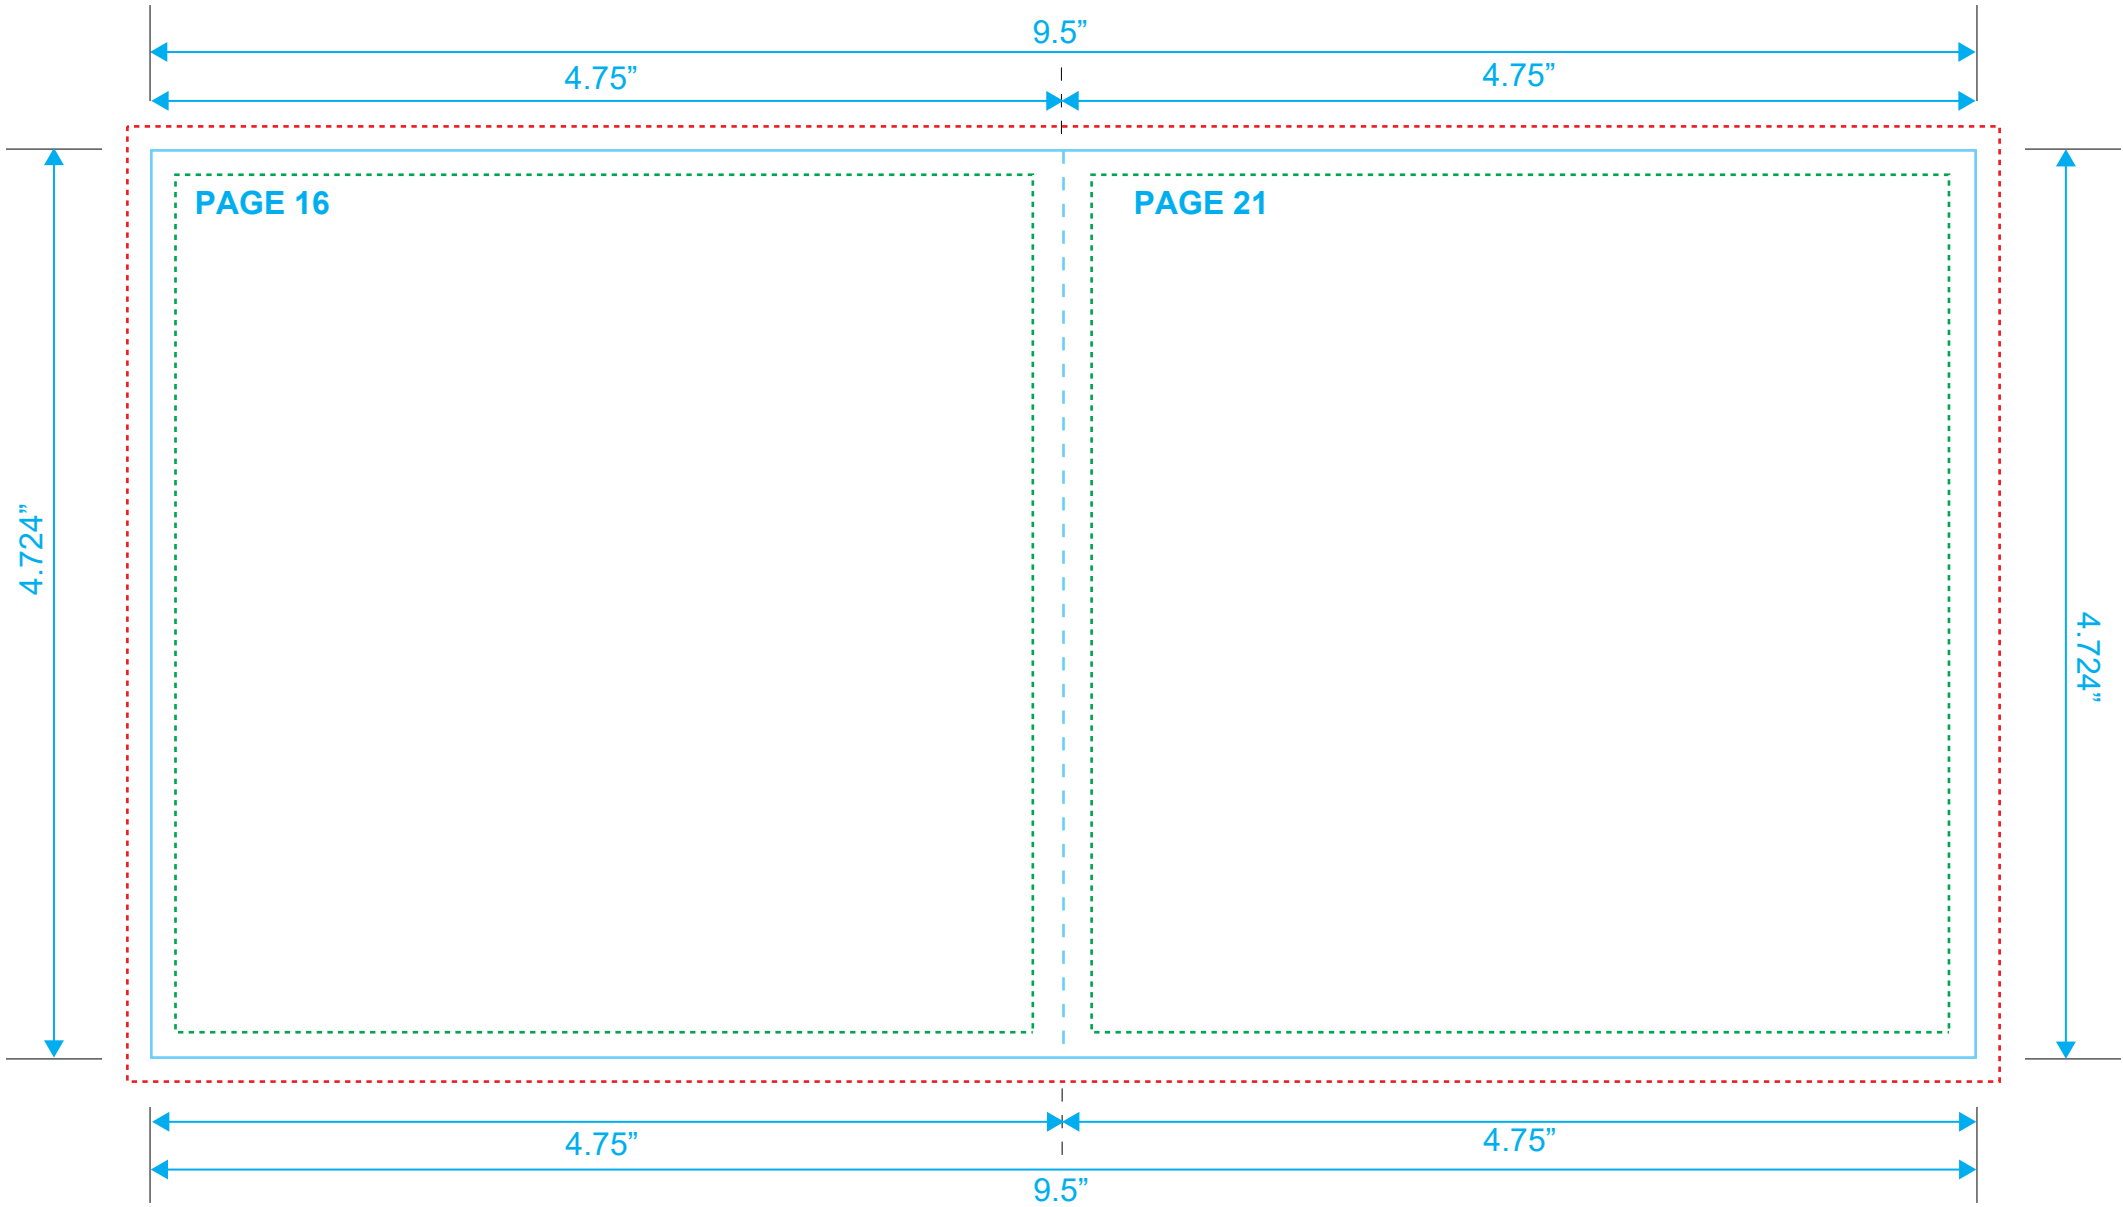

BOOKLET
Reference: 36 Pages
Style: 2 Panel
Size: 9.5" x 4.724"

Type Safety .....
Bleed Line .....
Crop Line _____