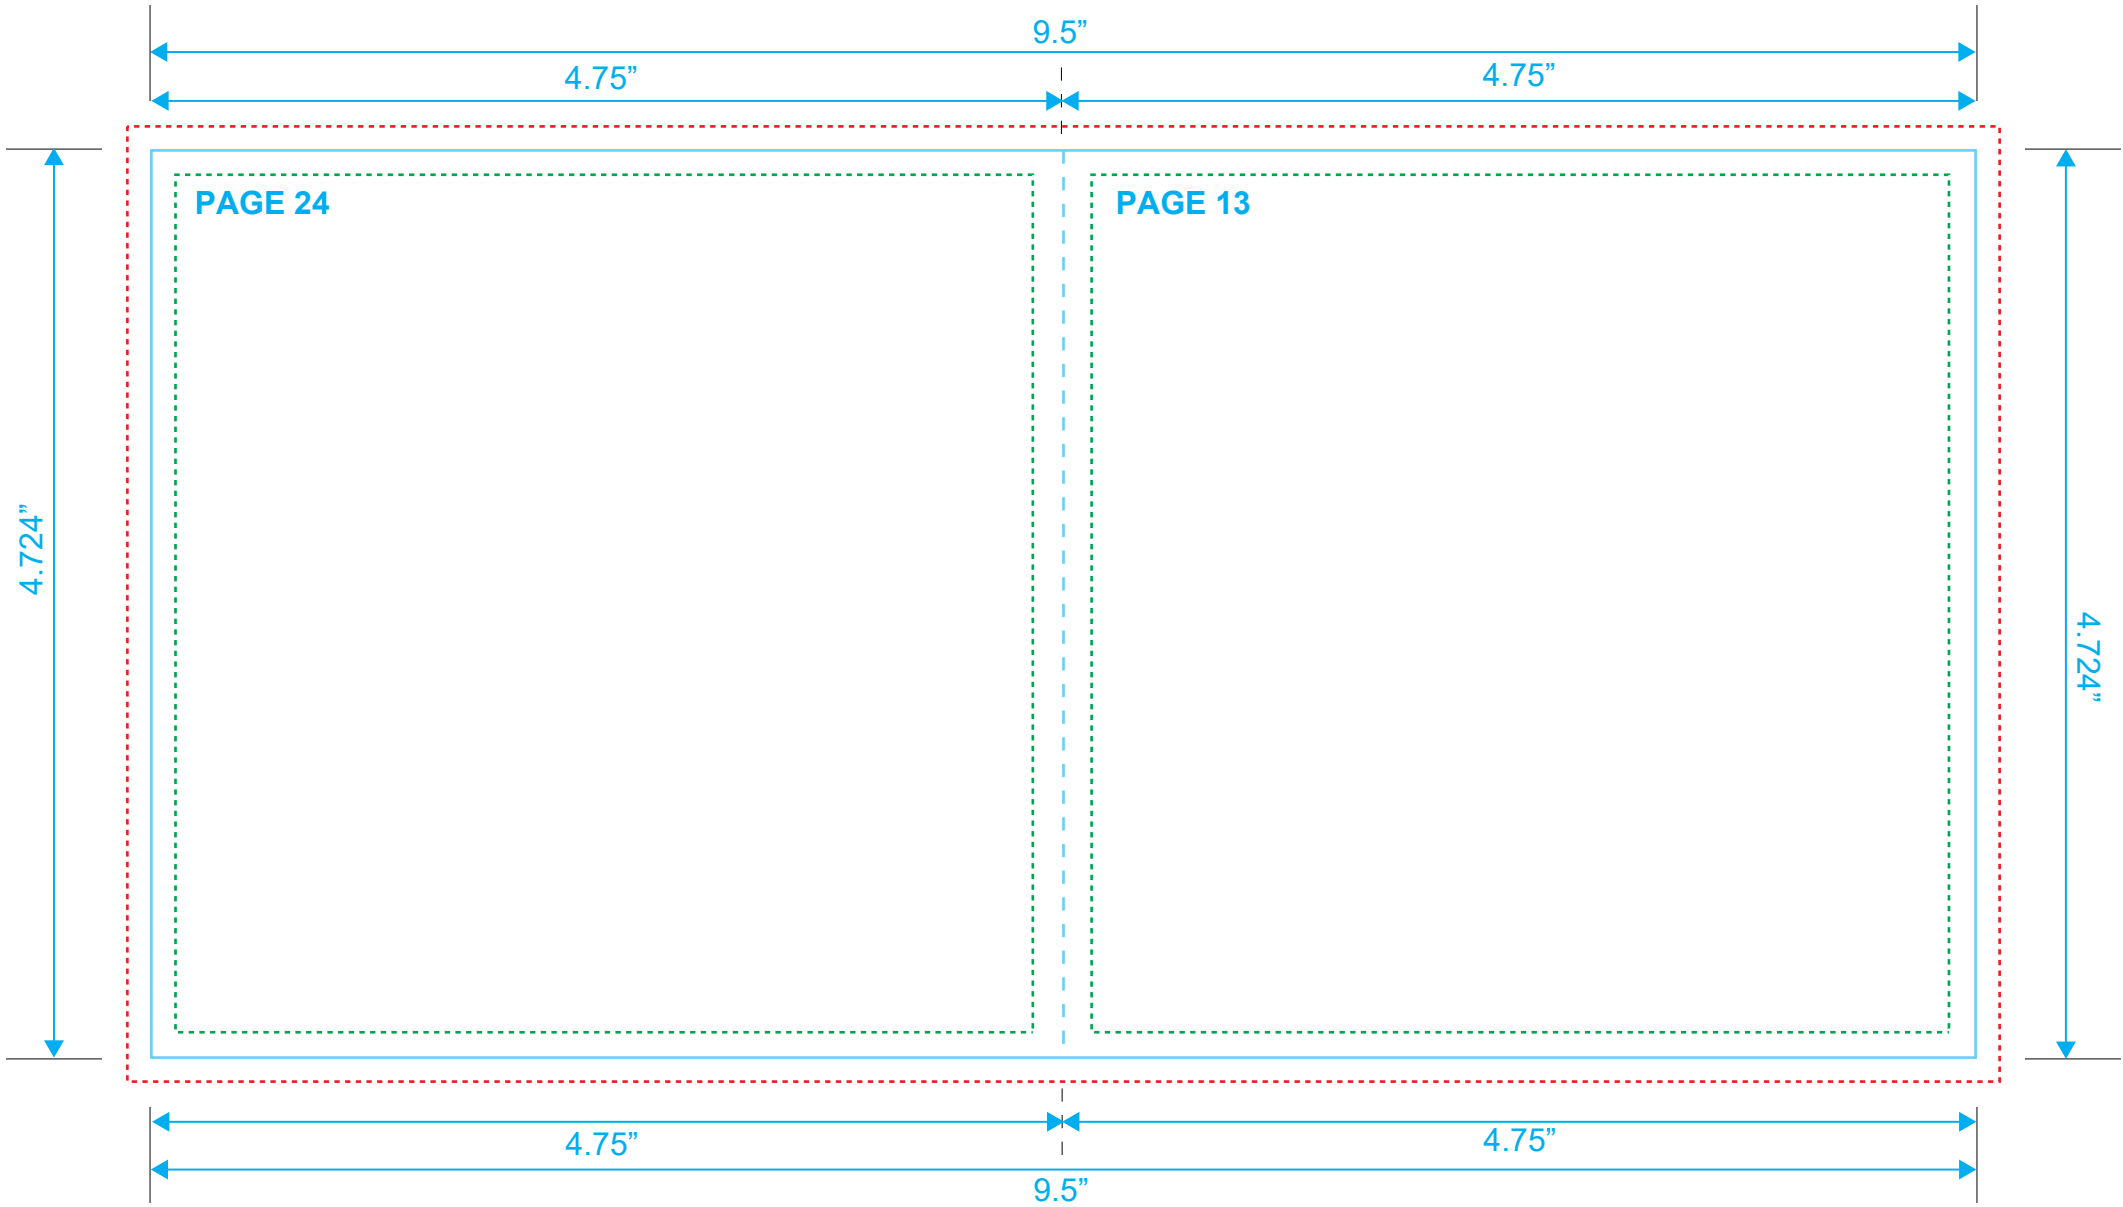

BOOKLET
Reference: 36 Pages
Style: 2 Panel
Size: 9.5" x 4.724"

Type Safety .....
Bleed Line .....
Crop Line _____