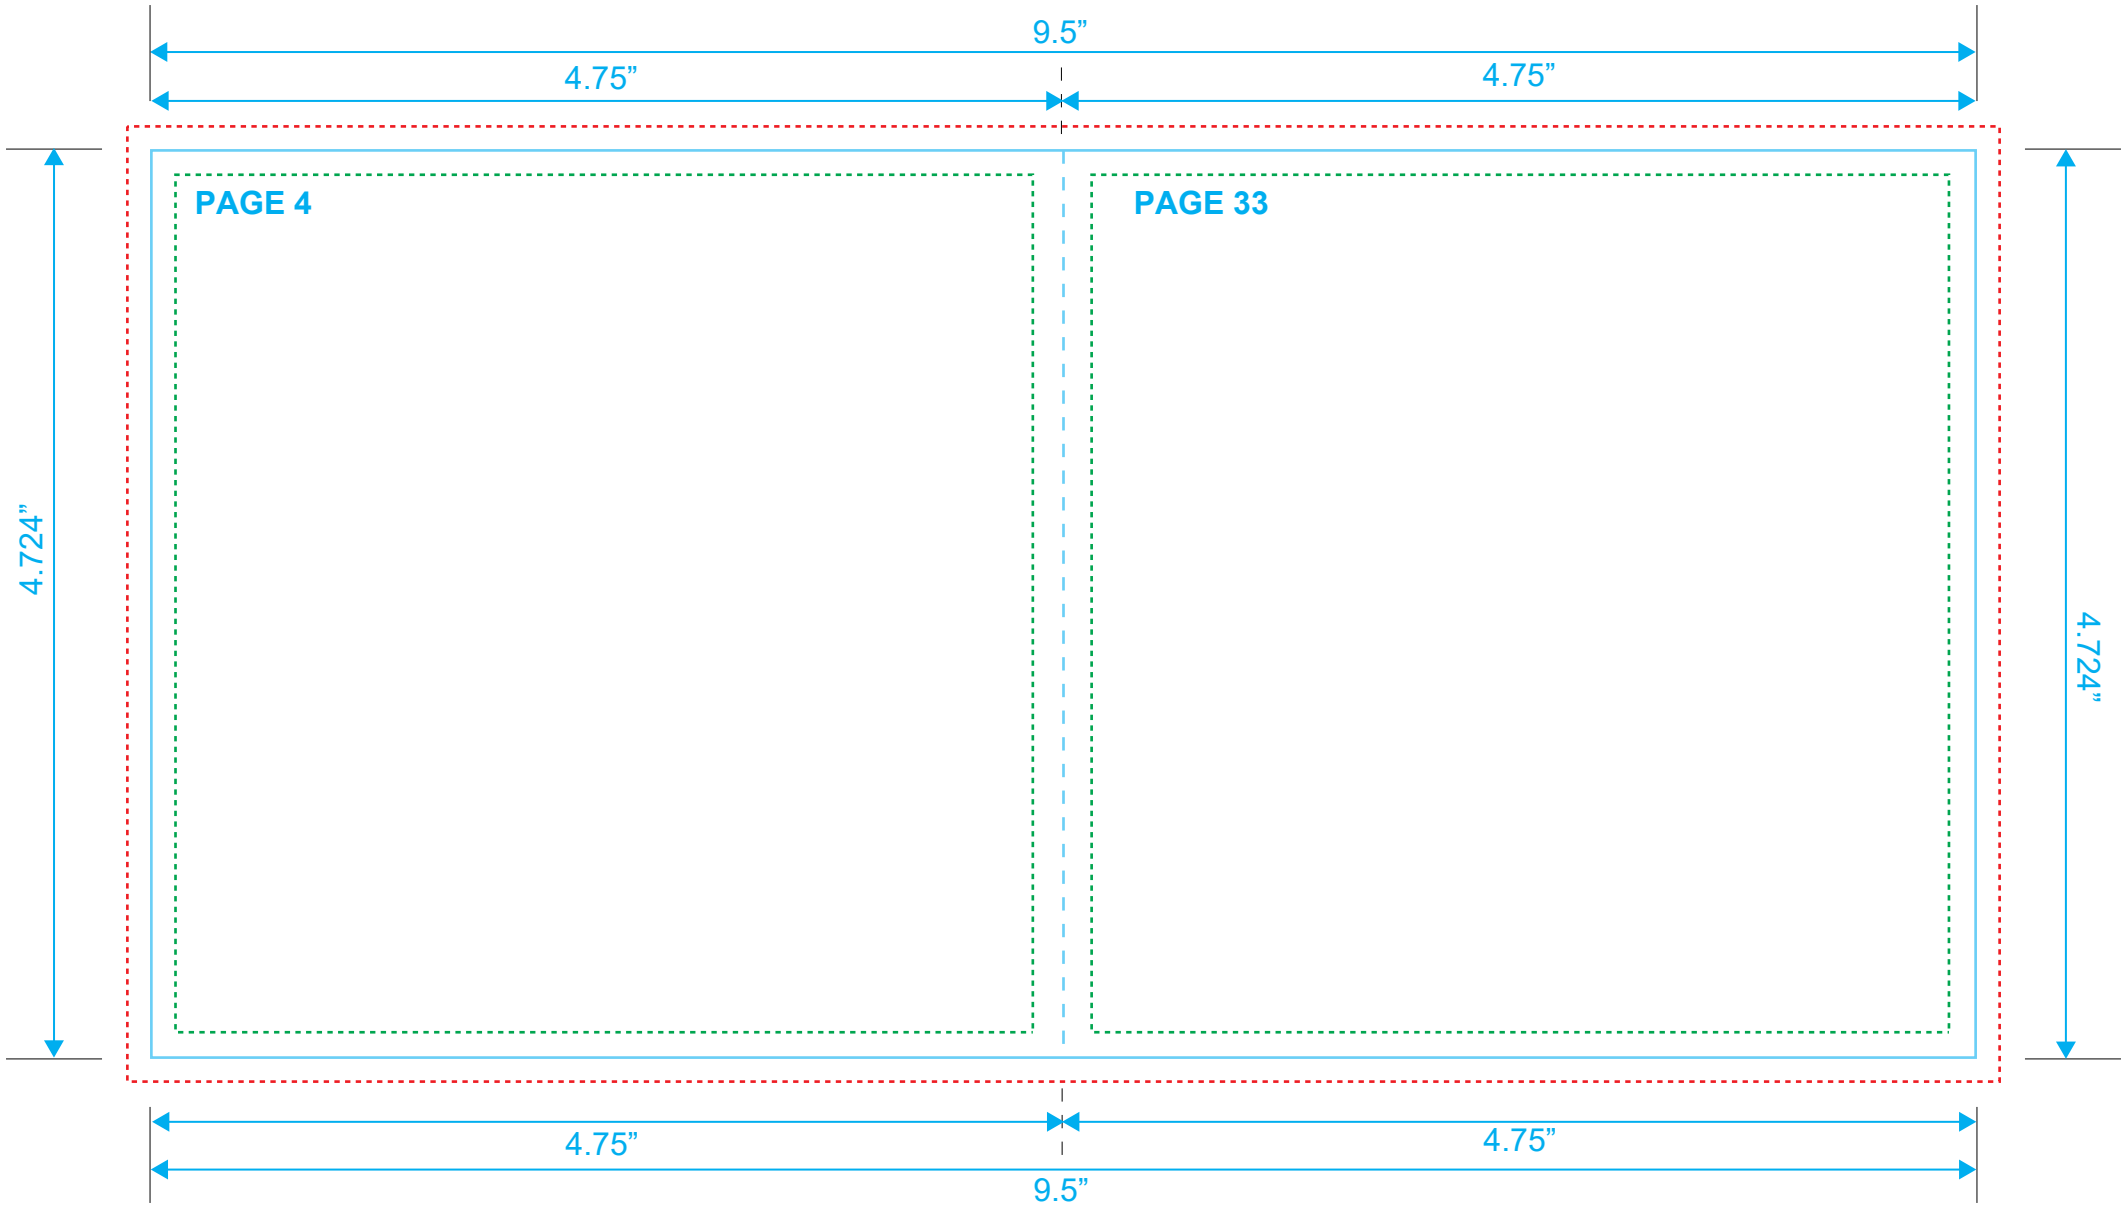

BOOKLET
Reference: 36 Pages
Style: 2 Panel
Size: 9.5" x 4.724"

Type Safety .....
Bleed Line .....
Crop Line _____