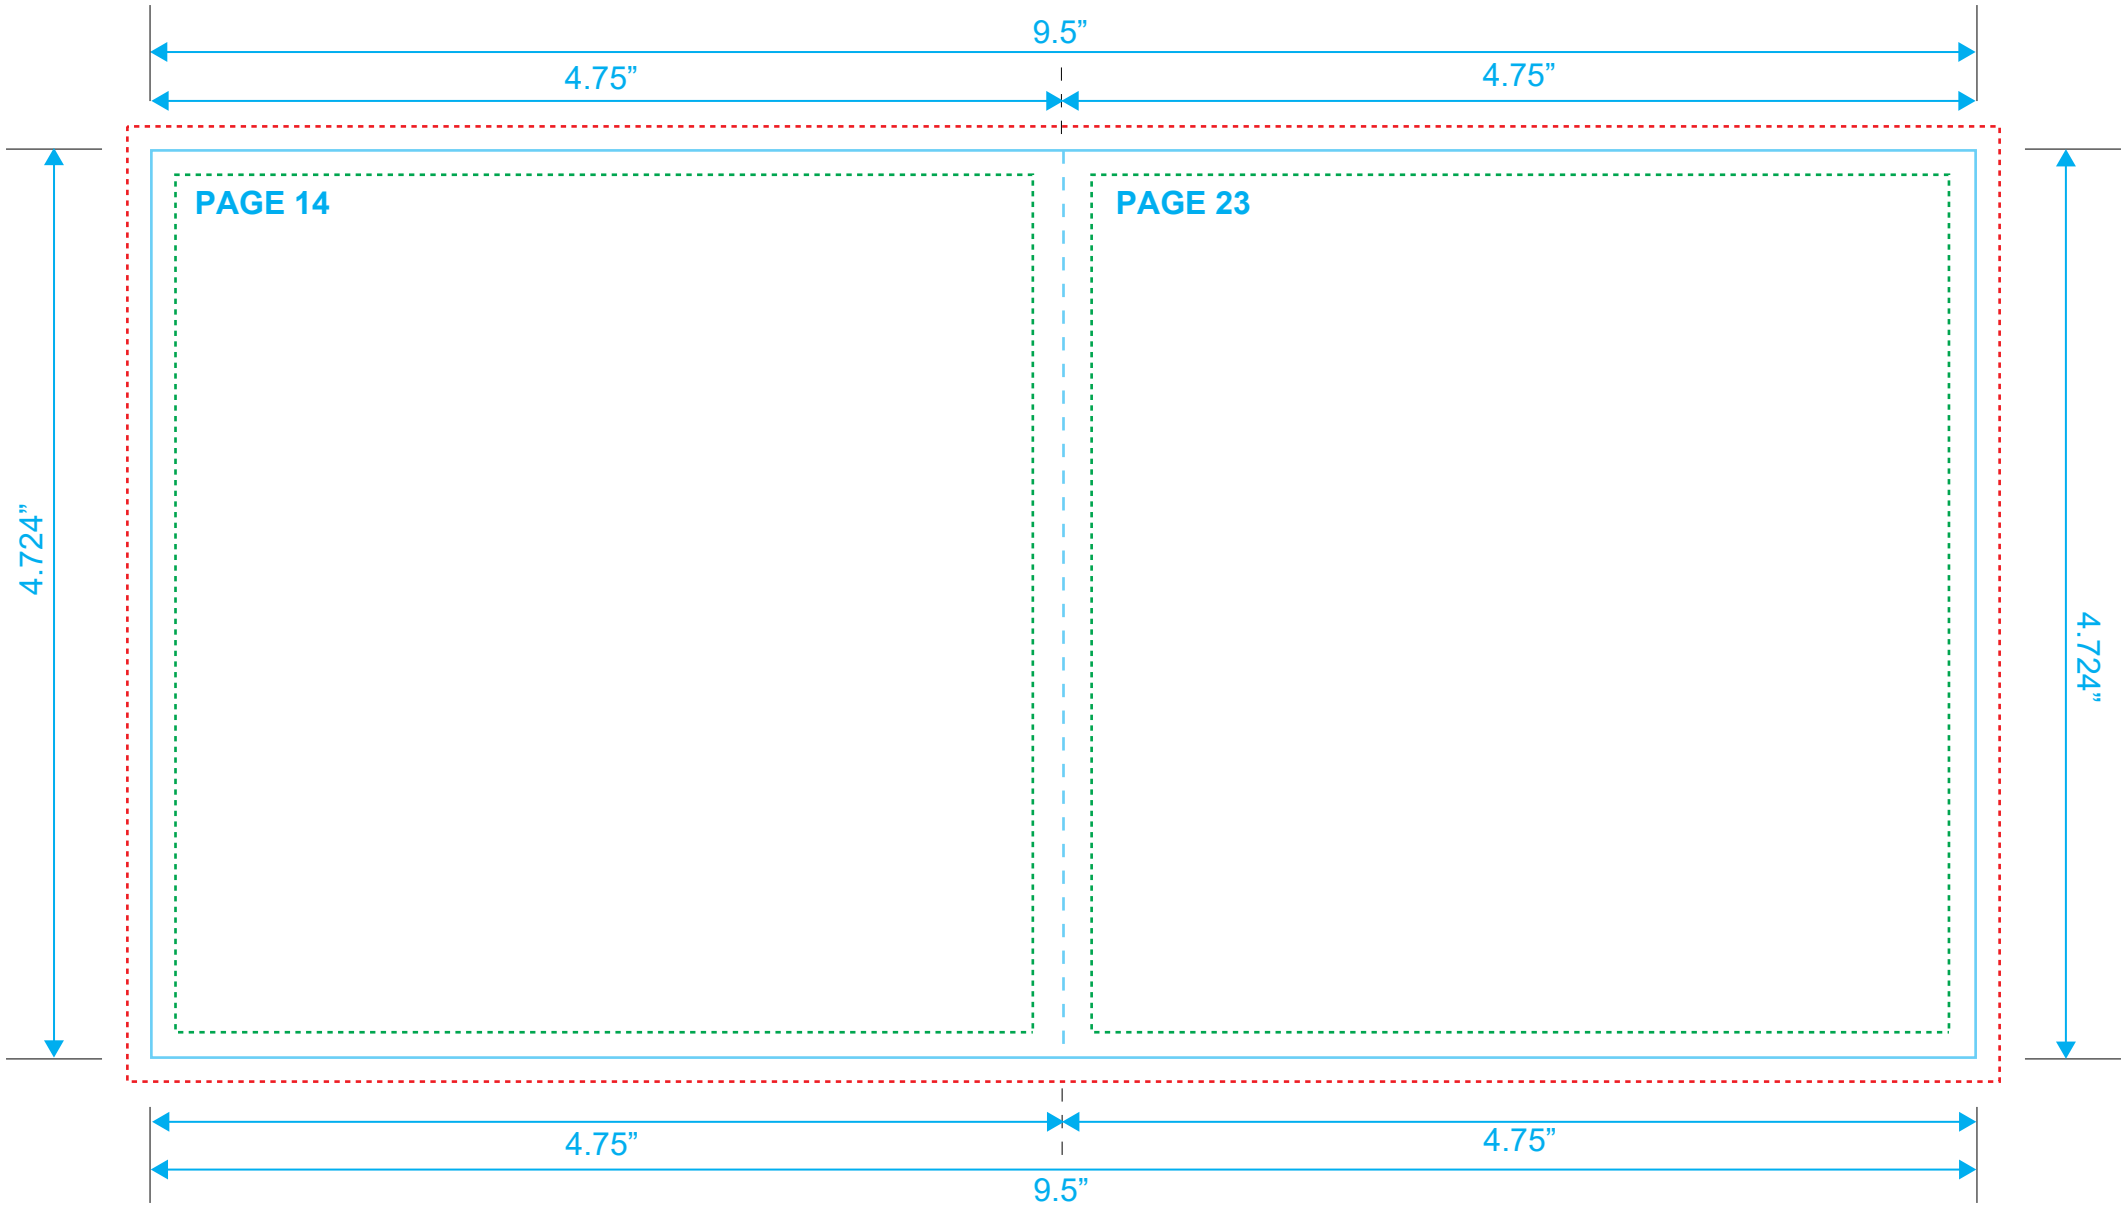

BOOKLET
Reference: 36 Pages
Style: 2 Panel
Size: 9.5" x 4.724"

Type Safety .....
Bleed Line .....
Crop Line _____