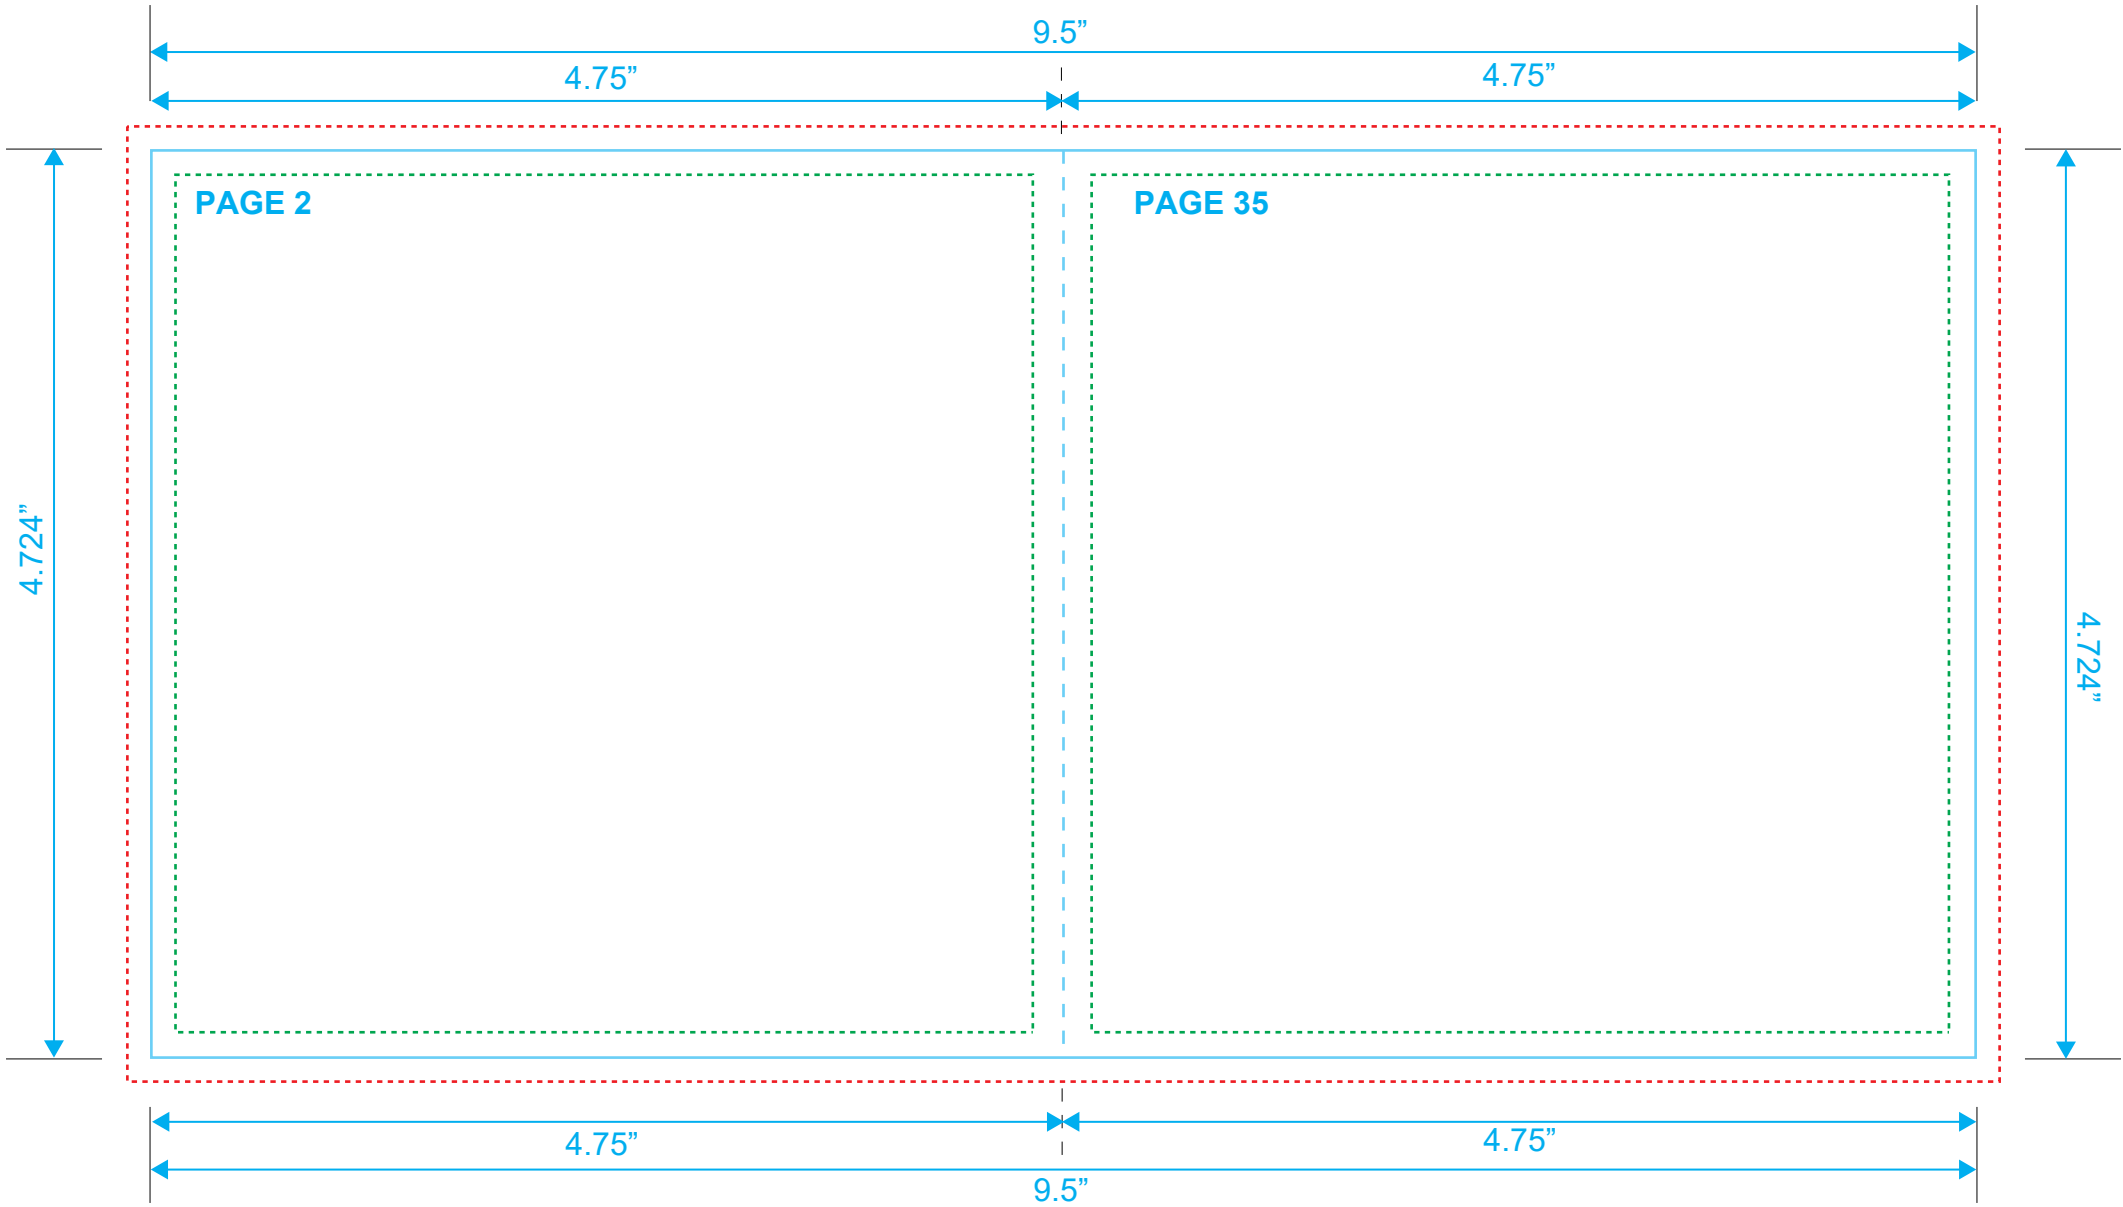

BOOKLET
Reference: 36 Pages
Style: 2 Panel
Size: 9.5" x 4.724"

Type Safety .....
Bleed Line .....
Crop Line _____