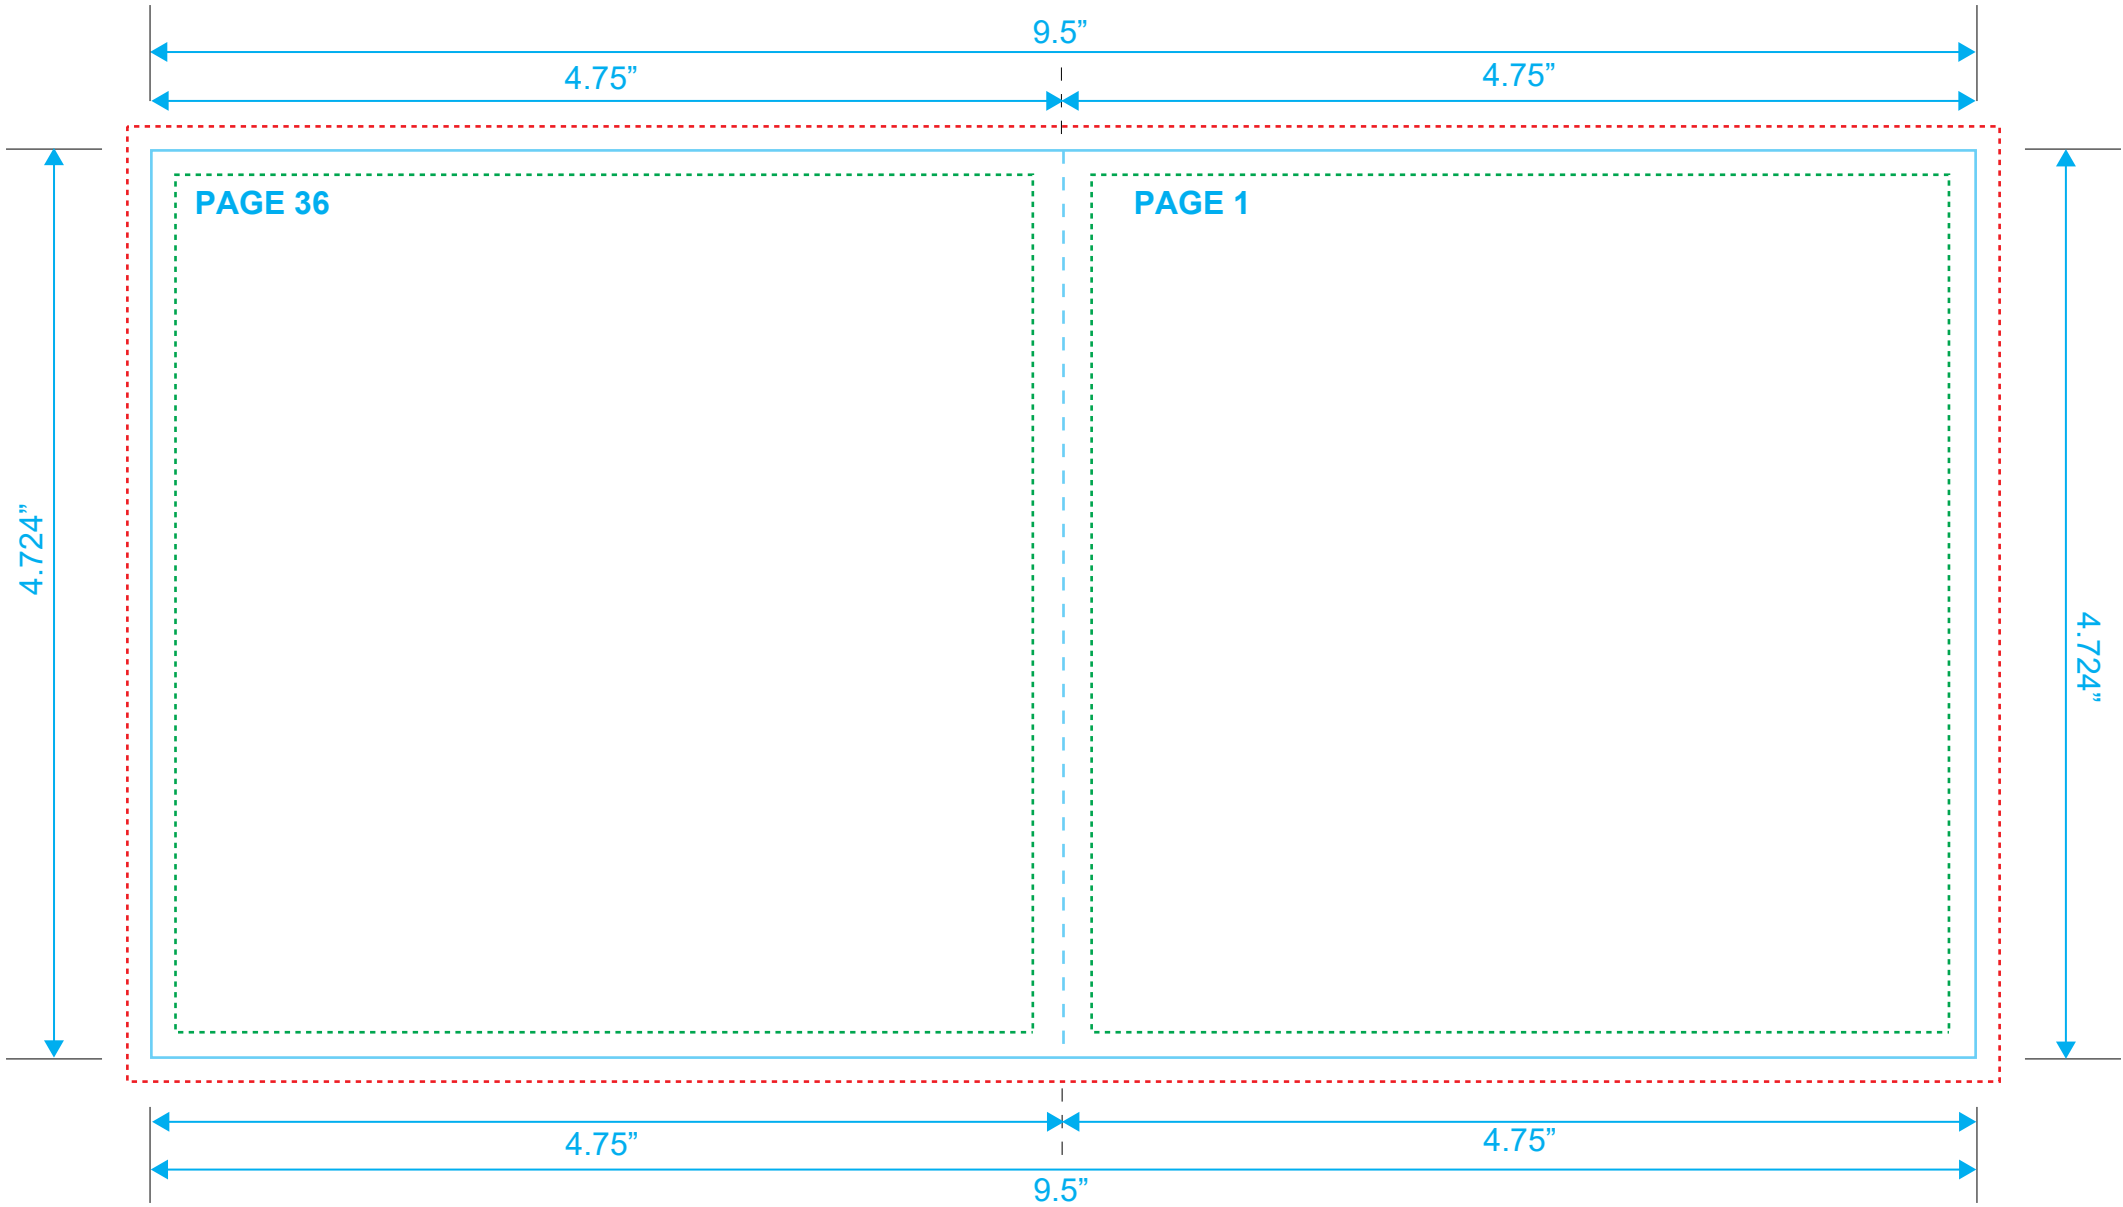

BOOKLET
Reference: 36 Pages
Style: 2 Panel
Size: 9.5" x 4.724"

Type Safety .....
Bleed Line .....
Crop Line _____