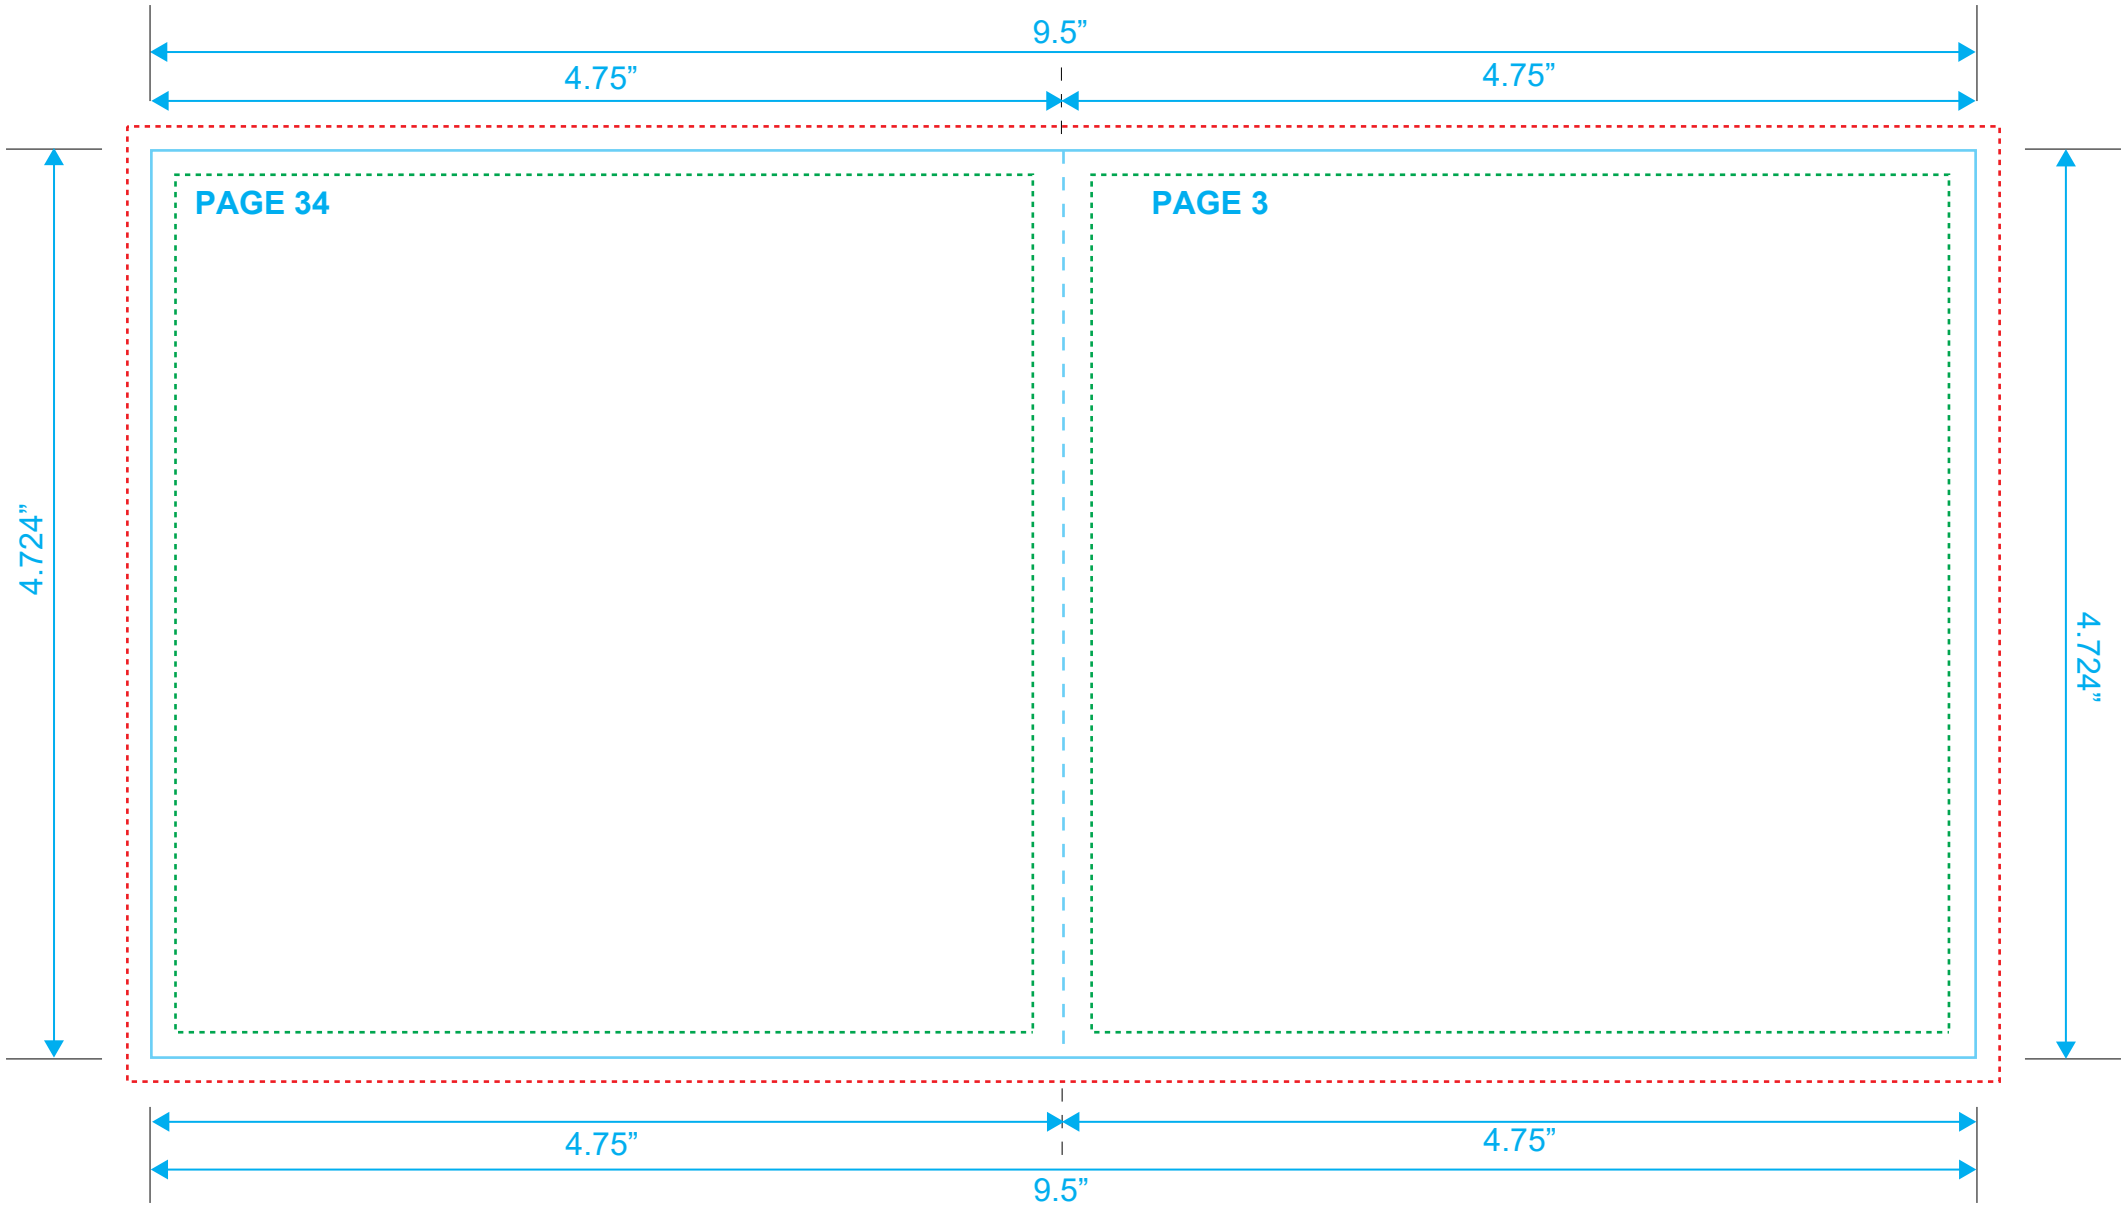

BOOKLET
Reference: 36 Pages
Style: 2 Panel
Size: 9.5" x 4.724"

Type Safety .....
Bleed Line .....
Crop Line _____