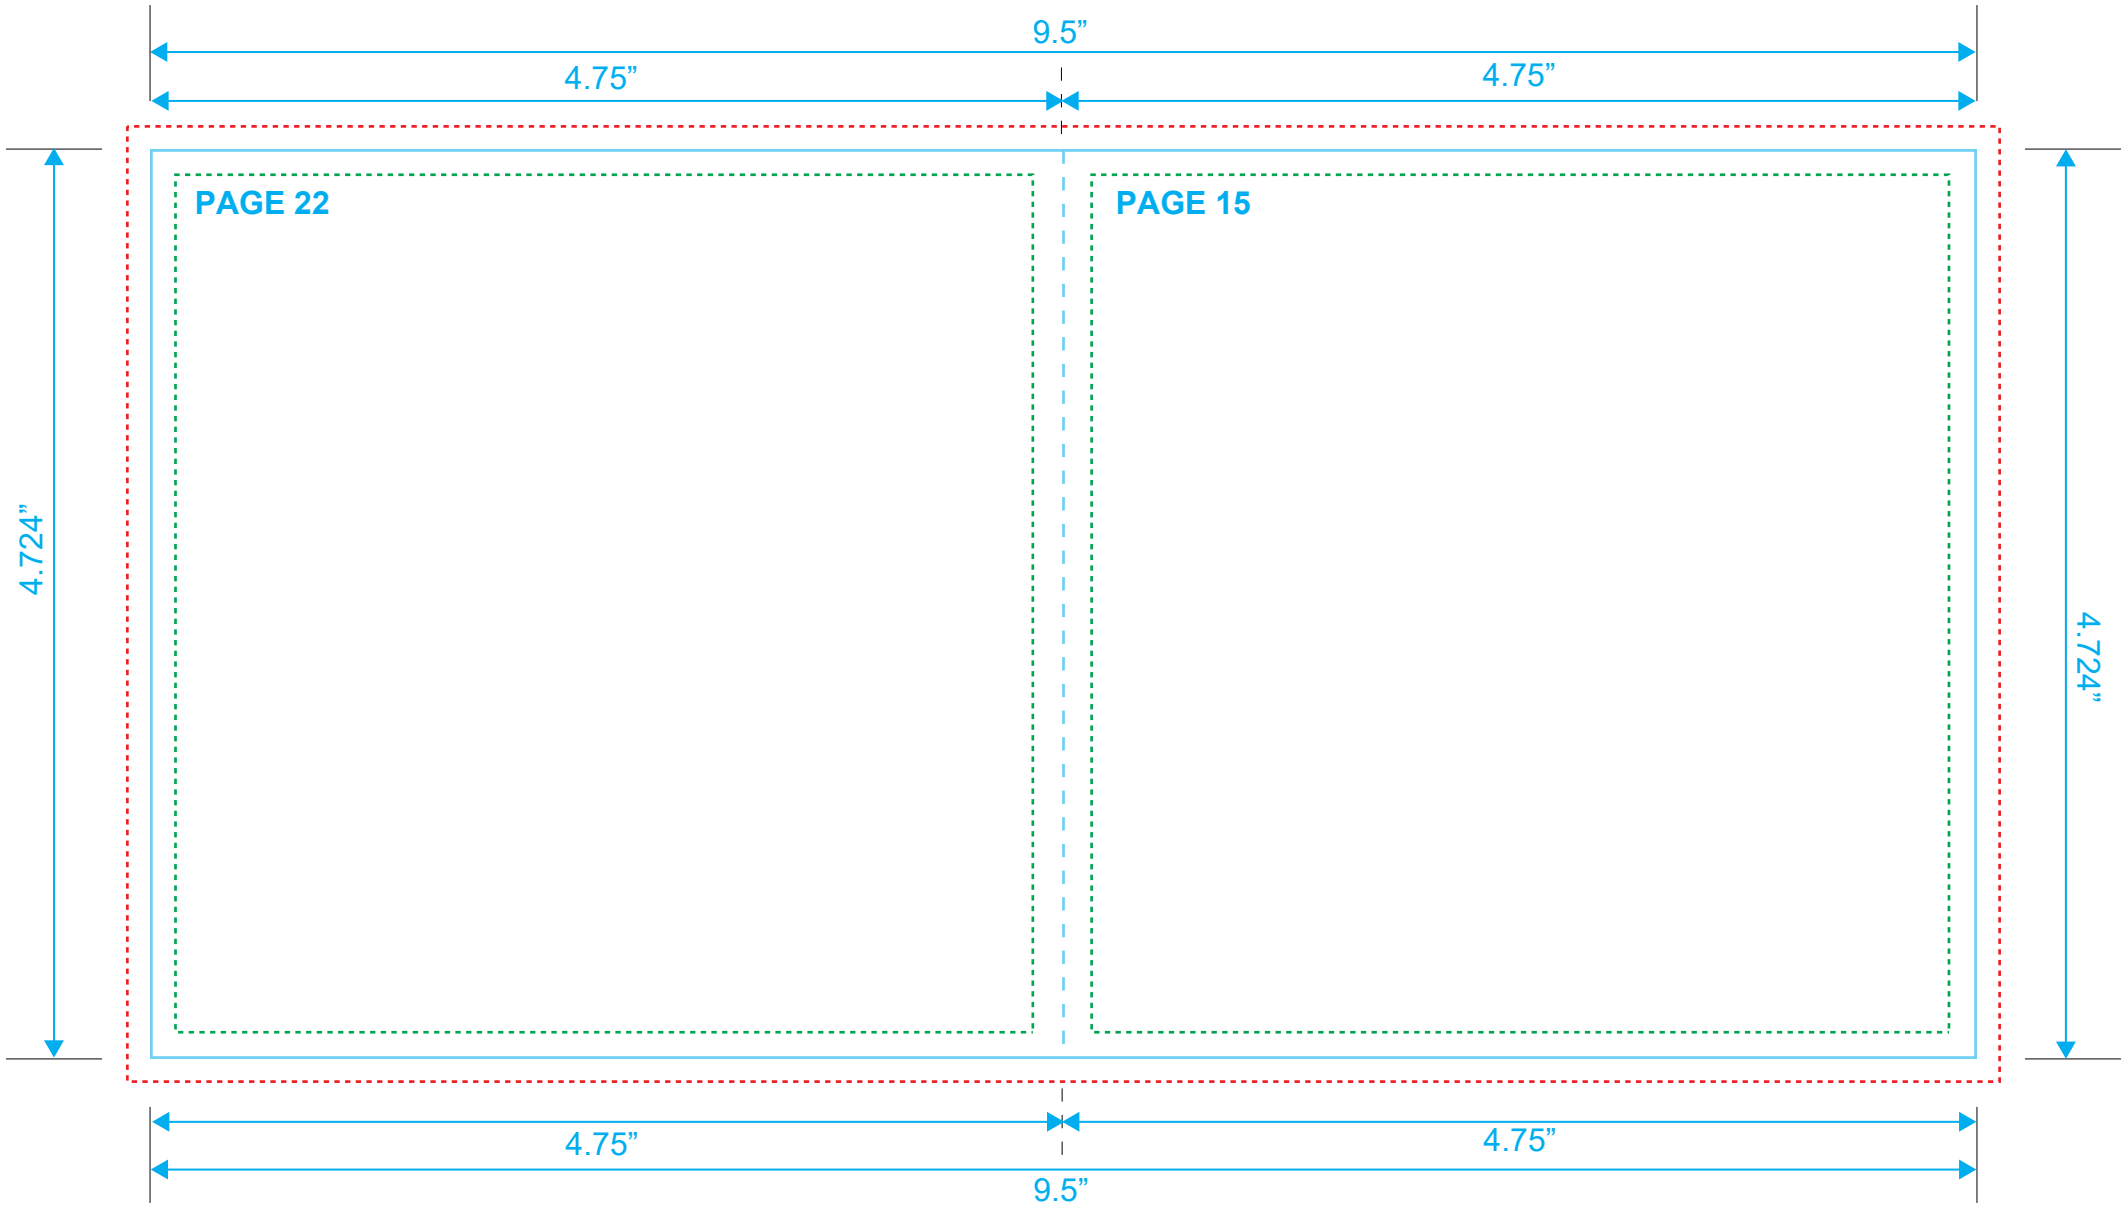

BOOKLET
Reference: 36 Pages
Style: 2 Panel
Size: 9.5" x 4.724"

Type Safety .....
Bleed Line .....
Crop Line ———