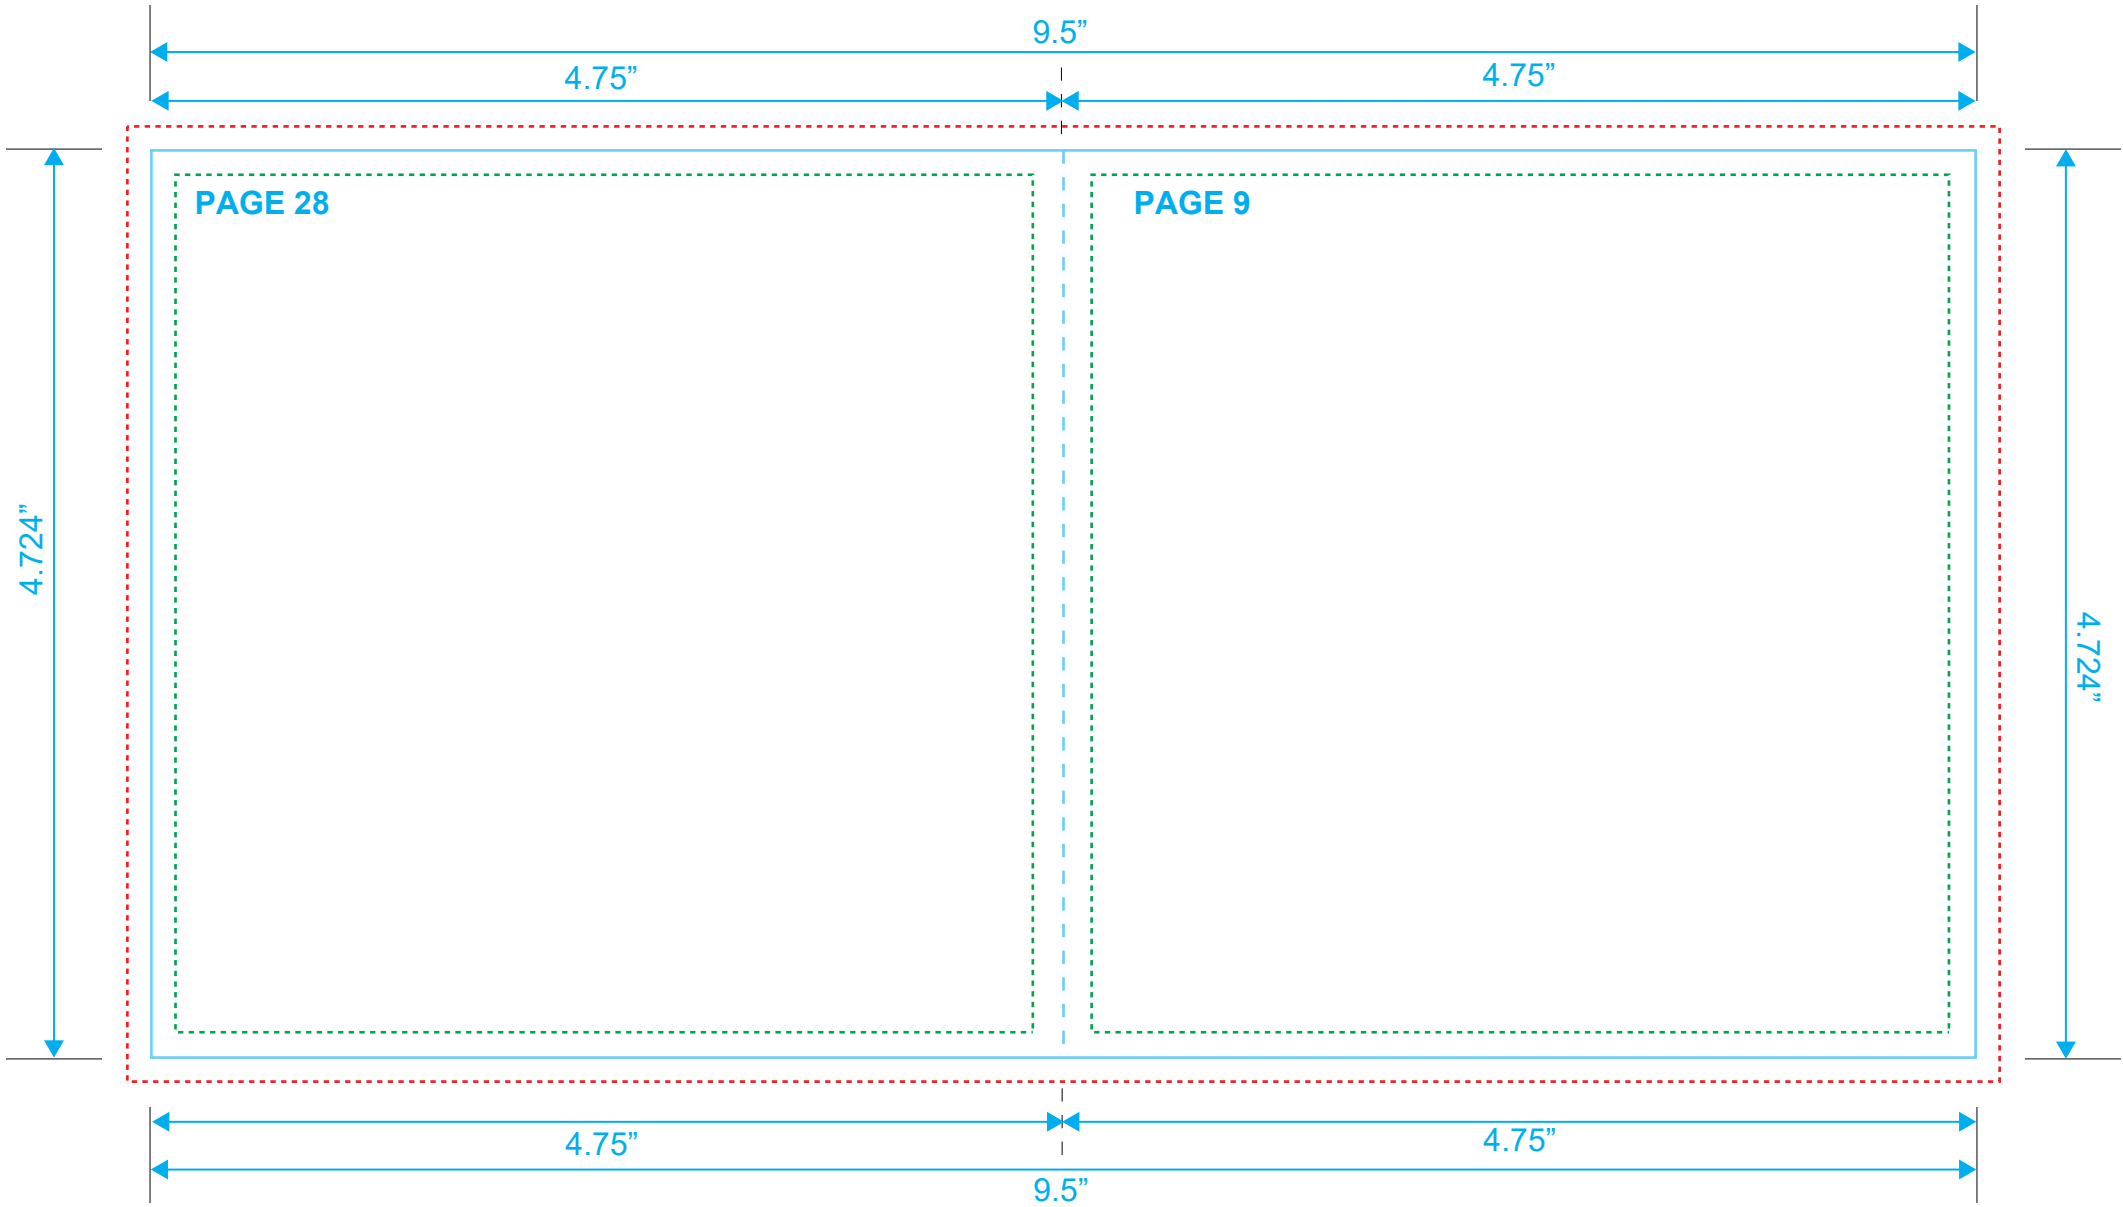

BOOKLET
Reference: 36 Pages
Style: 2 Panel
Size: 9.5" x 4.724"

Type Safety .....
Bleed Line .....
Crop Line _____