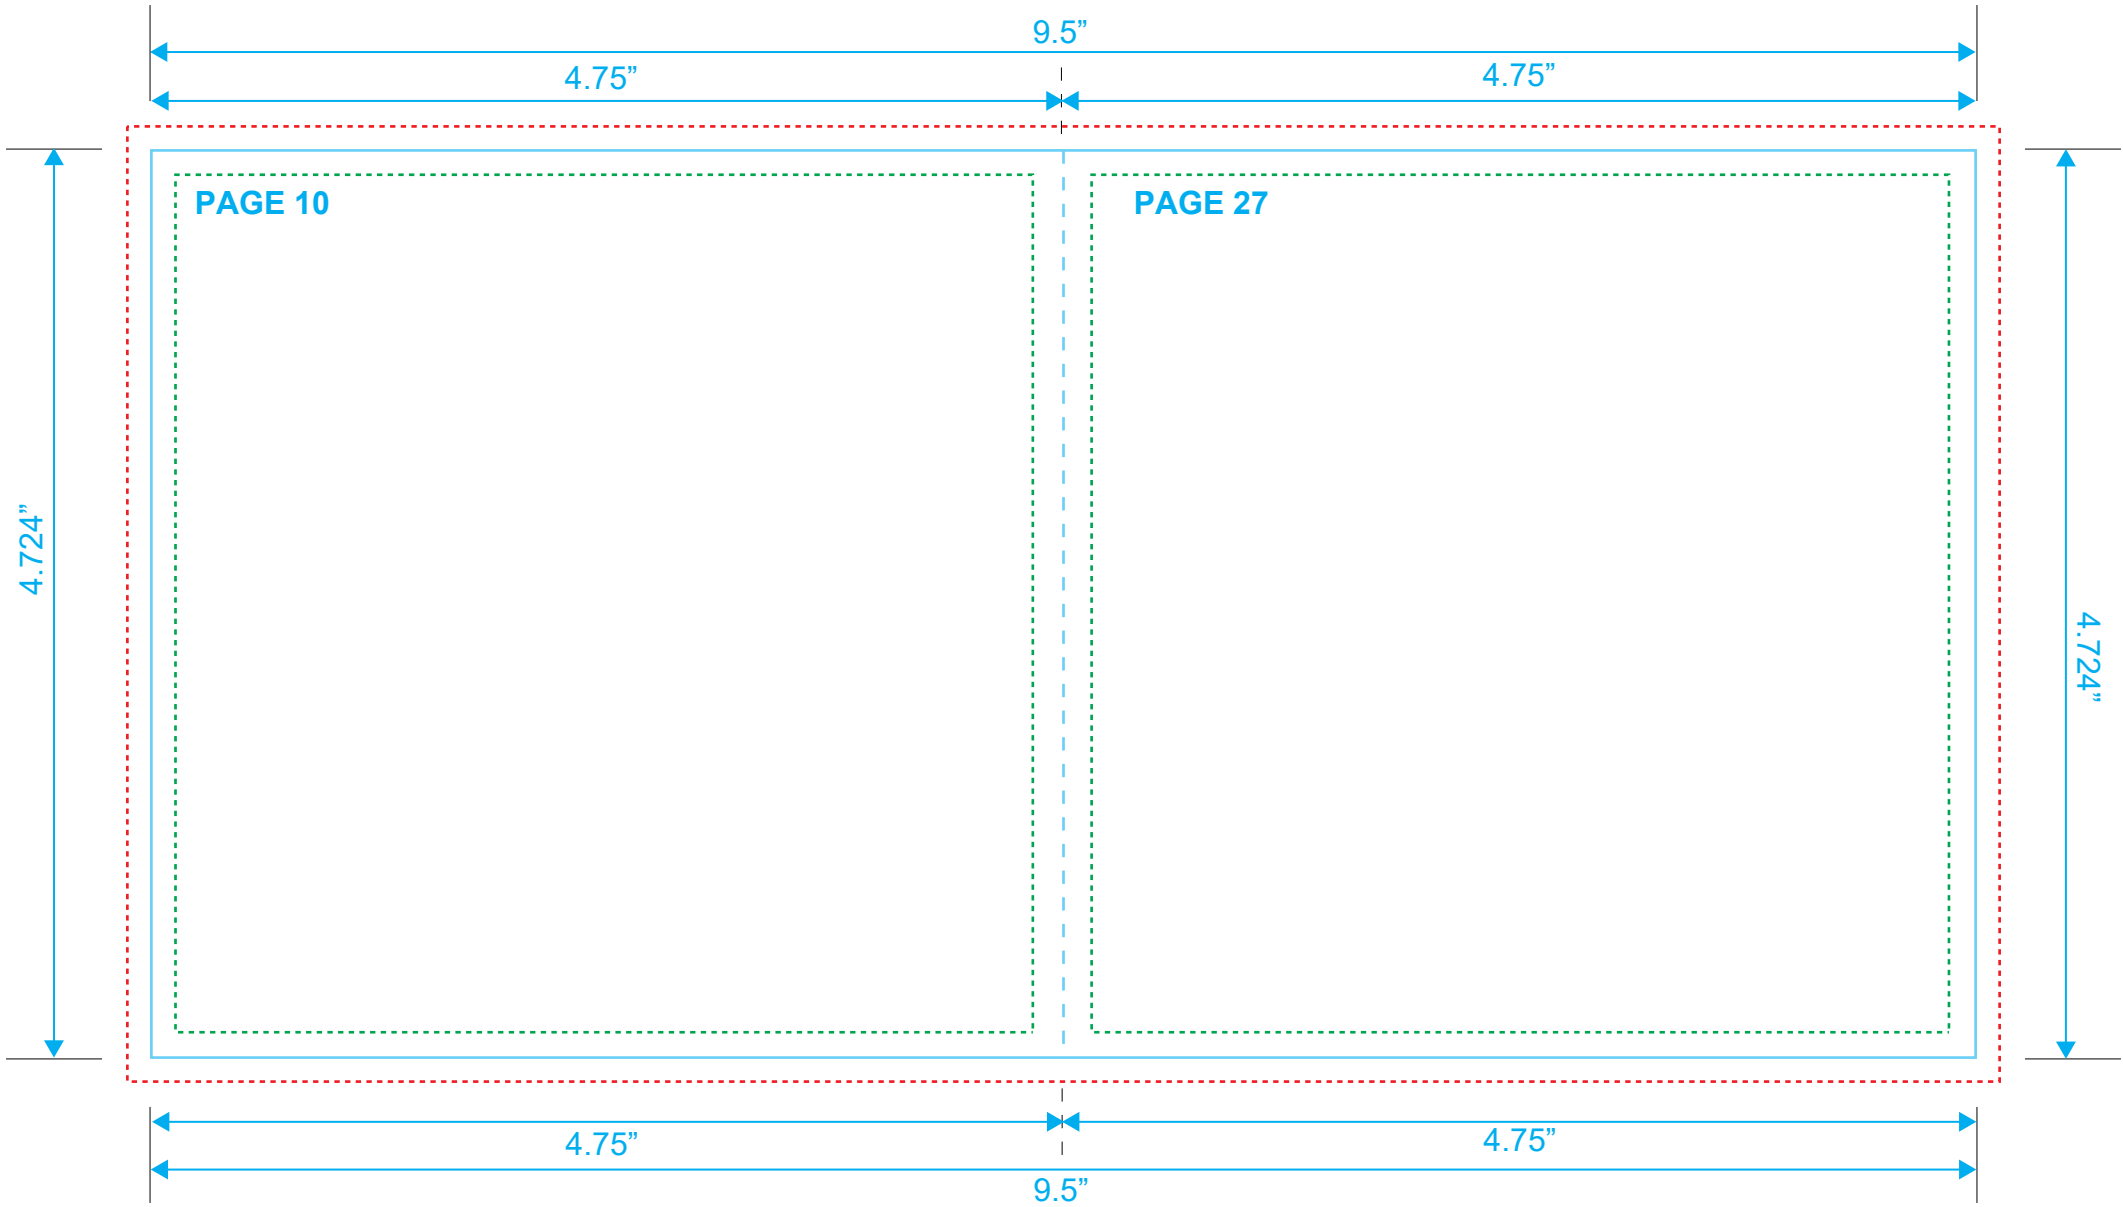

BOOKLET
Reference: 36 Pages
Style: 2 Panel
Size: 9.5" x 4.724"

Type Safety .....
Bleed Line .....
Crop Line ———