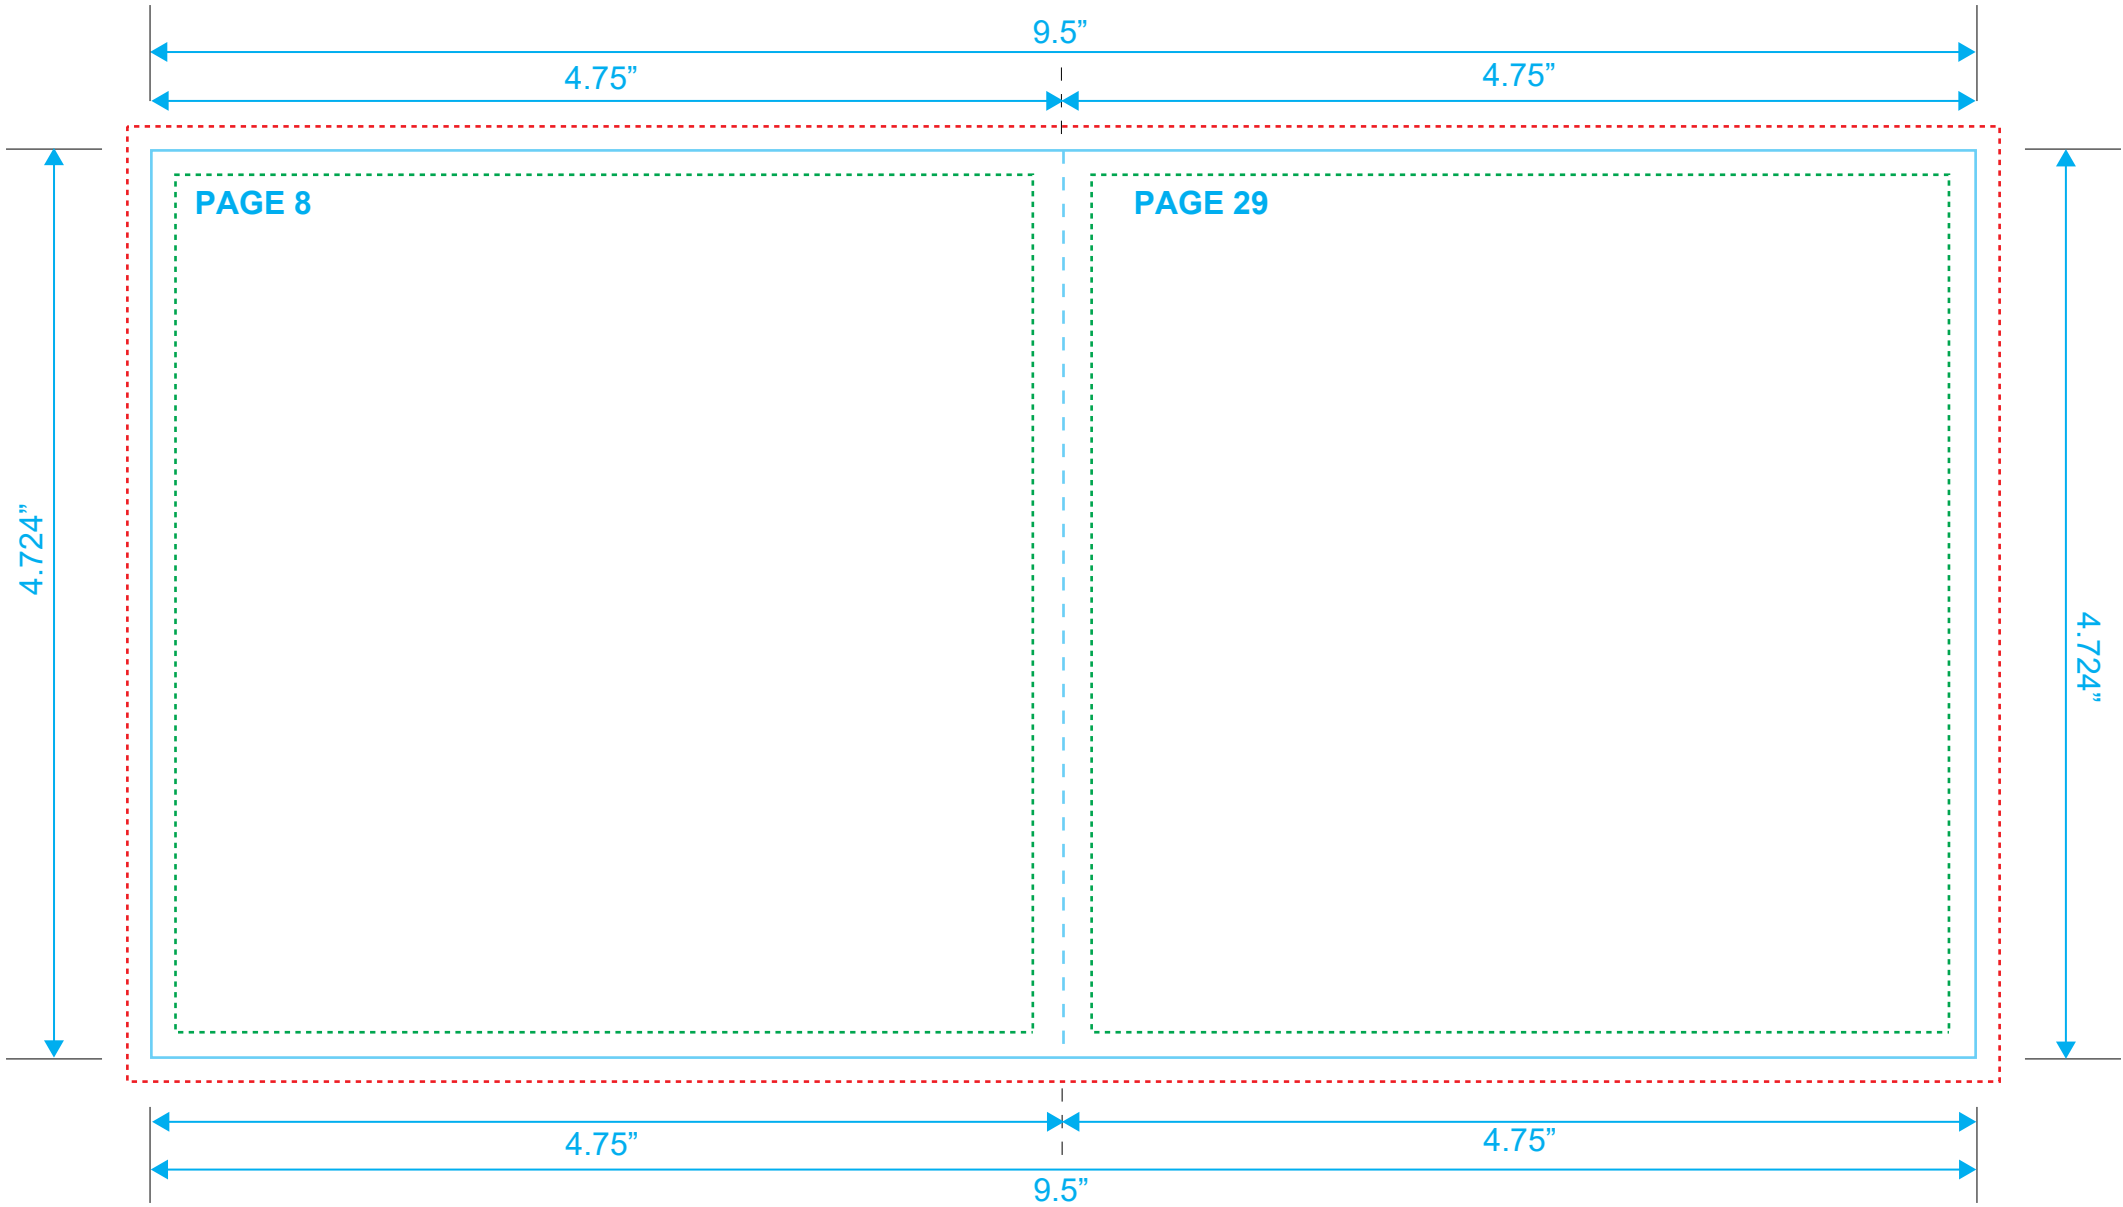

BOOKLET
Reference: 36 Pages
Style: 2 Panel
Size: 9.5" x 4.724"

Type Safety .....
Bleed Line .....
Crop Line _____