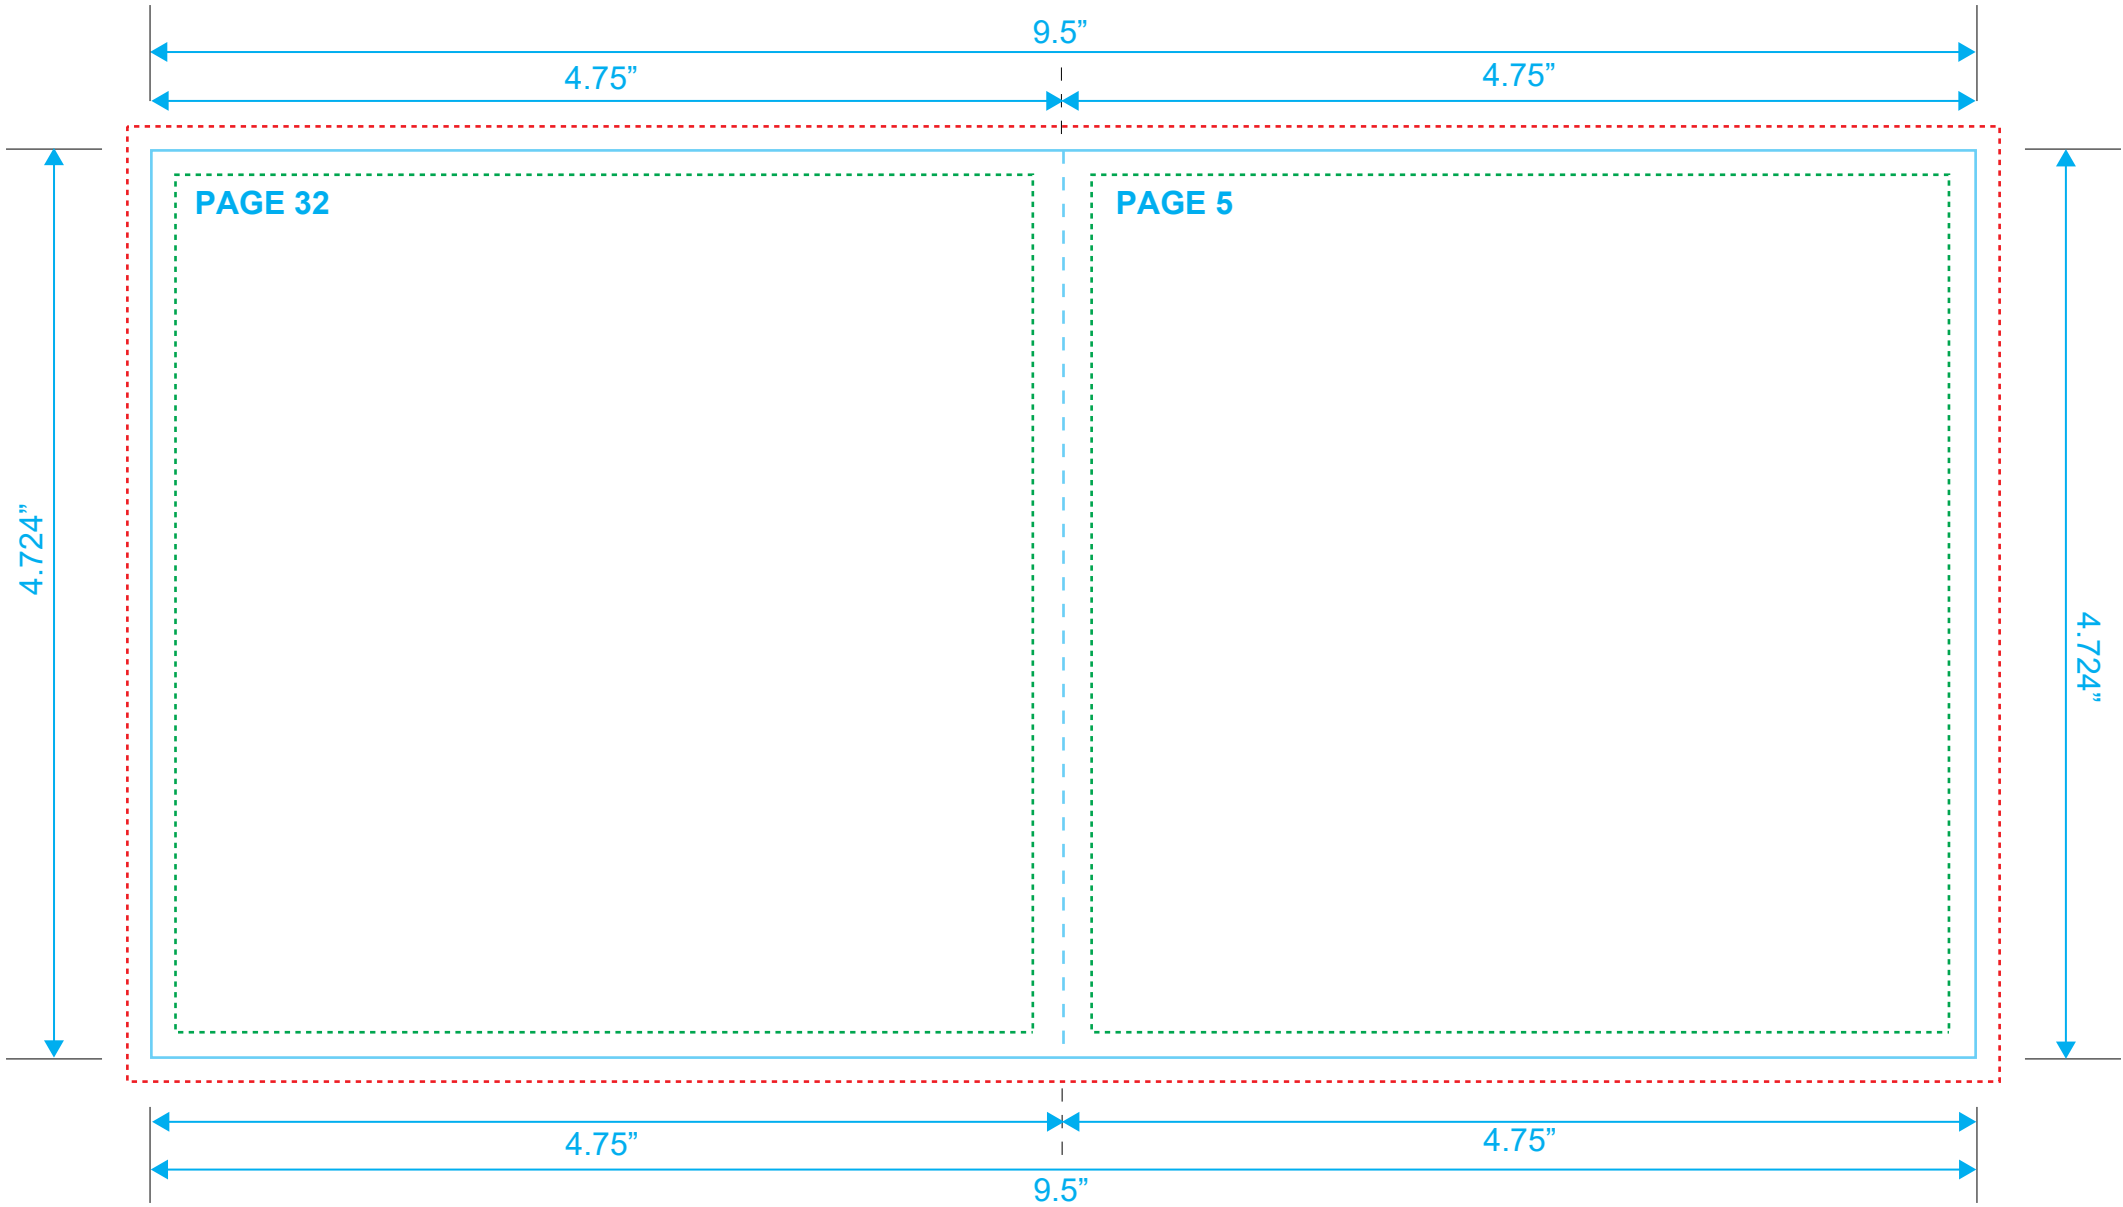

BOOKLET
Reference: 36 Pages
Style: 2 Panel
Size: 9.5" x 4.724"

Type Safety .....
Bleed Line .....
Crop Line ———