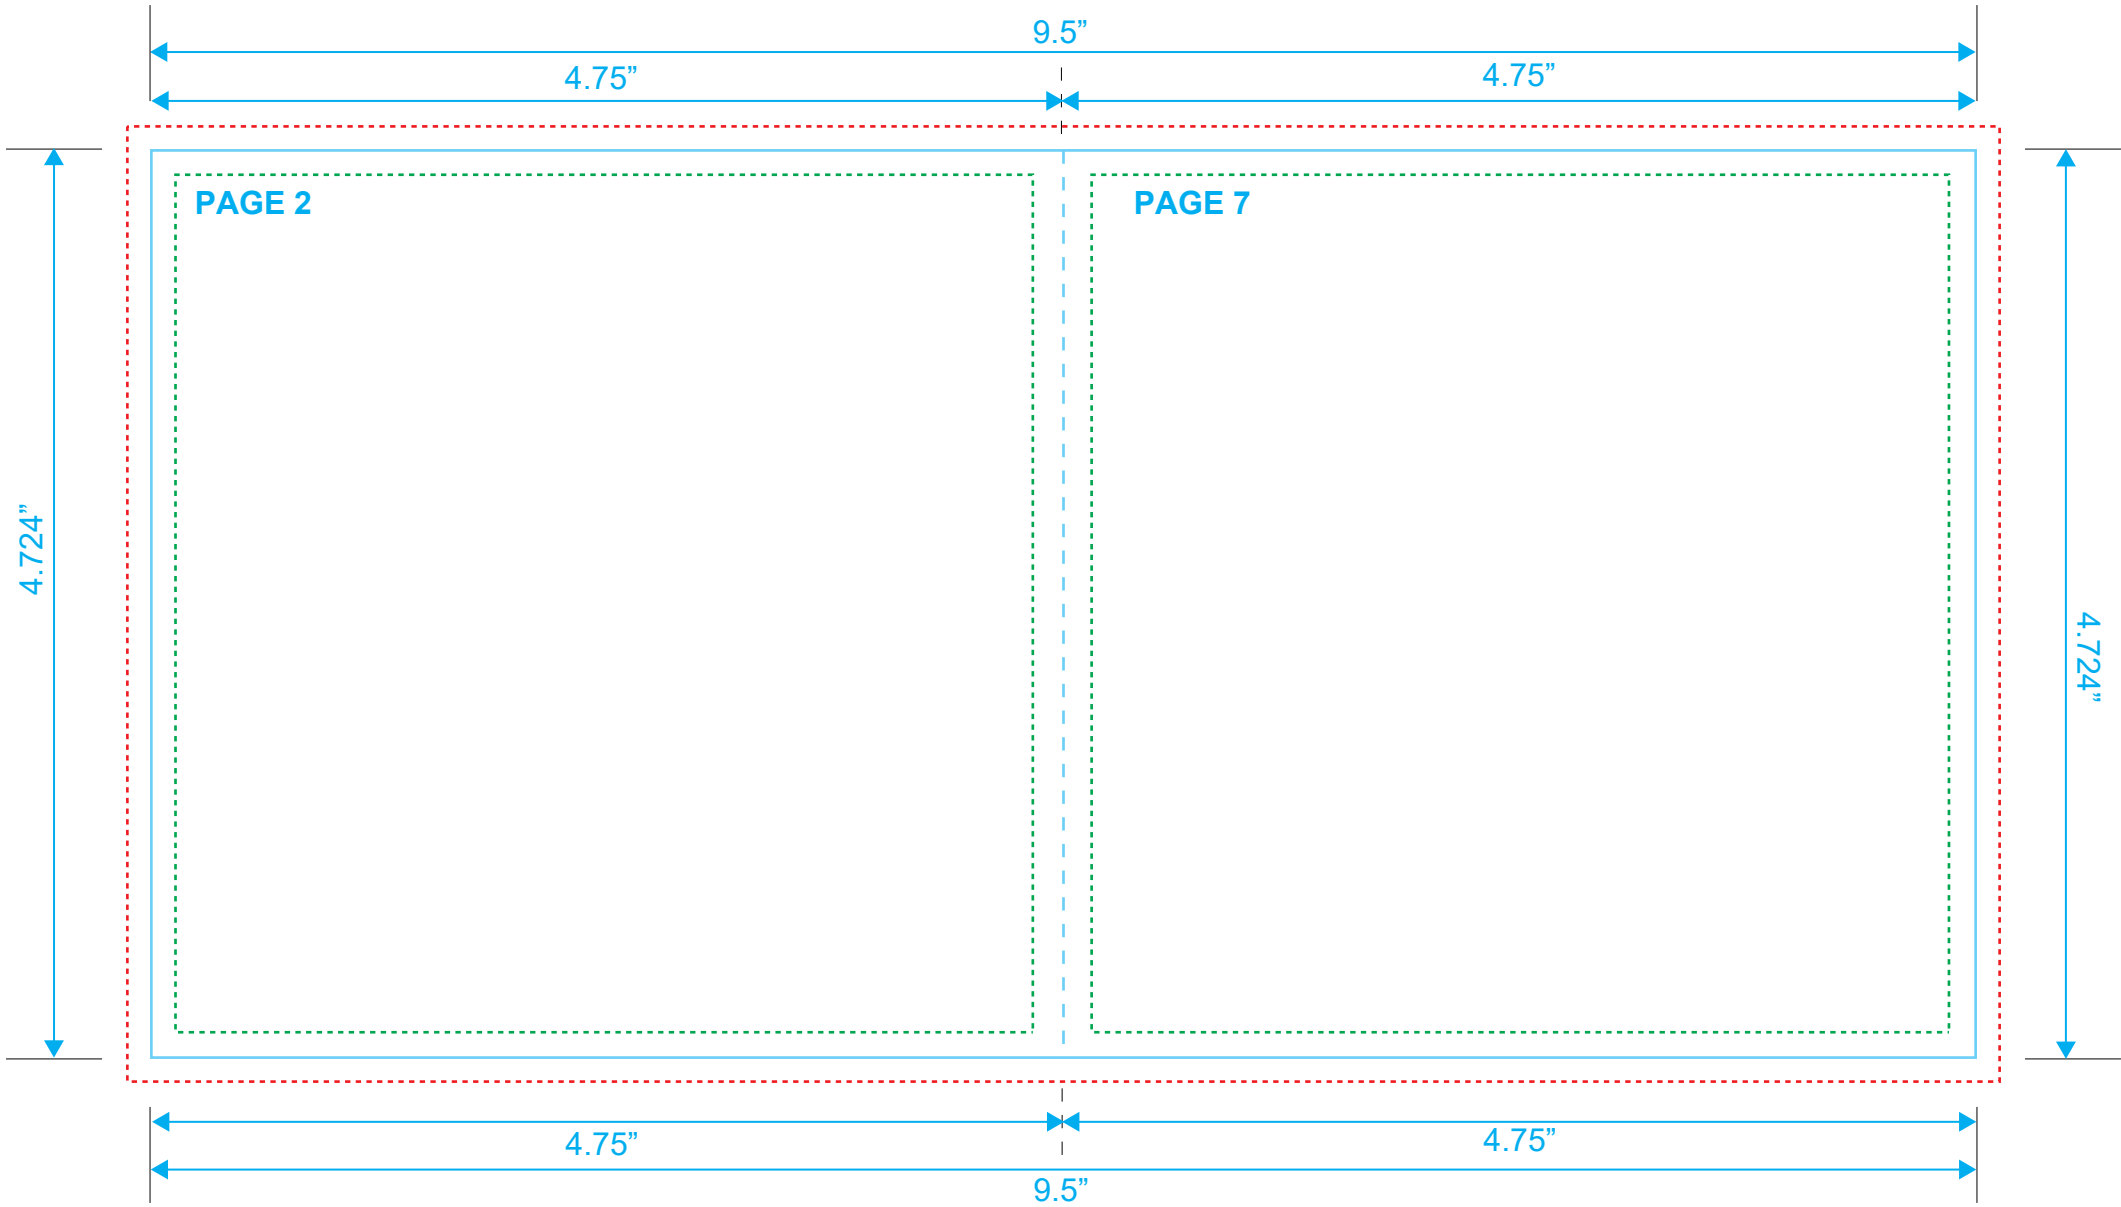

BOOKLET
Reference: 8 Pages
Style: 2 Panel
Size: 9.5" x 4.724"

Type Safety
Bleed Line
Crop Line _____

BOOKLET

Reference: 8 Pages

Style: 2 Panel

Size: 9.5" x 4.724"

Type Safety 

Bleed Line 

Crop Line 

BOOKLET
Reference: 8 Pages
Style: 2 Panel
Size: 9.5" x 4.724"

Type Safety
Bleed Line
Crop Line _____

BOOKLET
Reference: 8 Pages
Style: 2 Panel
Size: 9.5" x 4.724"

Type Safety
Bleed Line
Crop Line _____