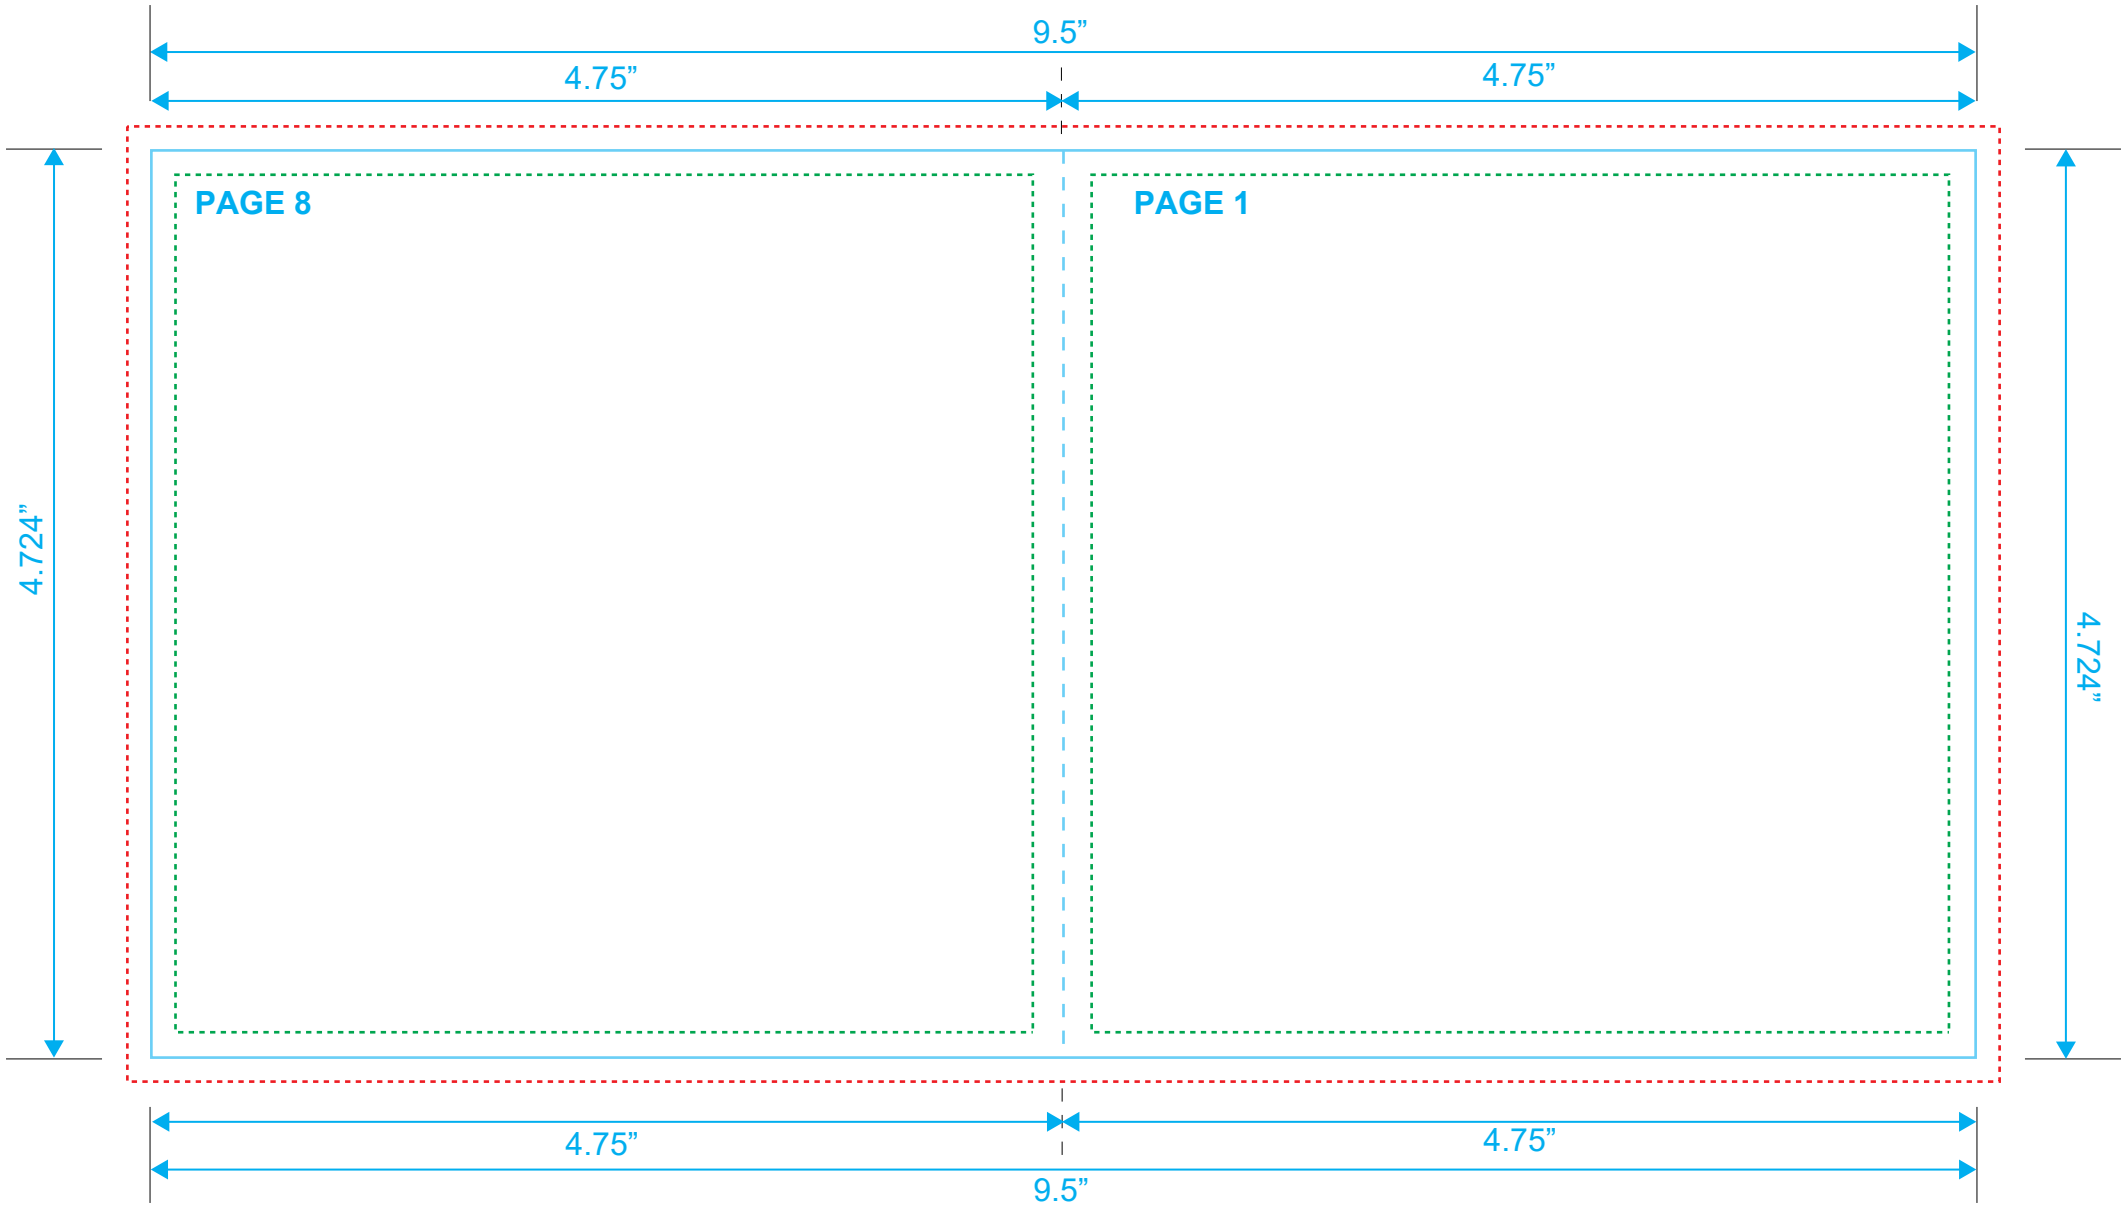

BOOKLET
Reference: 8 Pages
Style: 2 Panel
Size: 9.5" x 4.724"

Type Safety
Bleed Line
Crop Line _____

BOOKLET

Reference: 8 Pages

Style: 2 Panel

Size: 9.5" x 4.724"

Type Safety 

Bleed Line 

Crop Line 

BOOKLET
Reference: 8 Pages
Style: 2 Panel
Size: 9.5" x 4.724"

Type Safety
Bleed Line
Crop Line _____

BOOKLET
Reference: 8 Pages
Style: 2 Panel
Size: 9.5" x 4.724"

Type Safety
Bleed Line
Crop Line _____