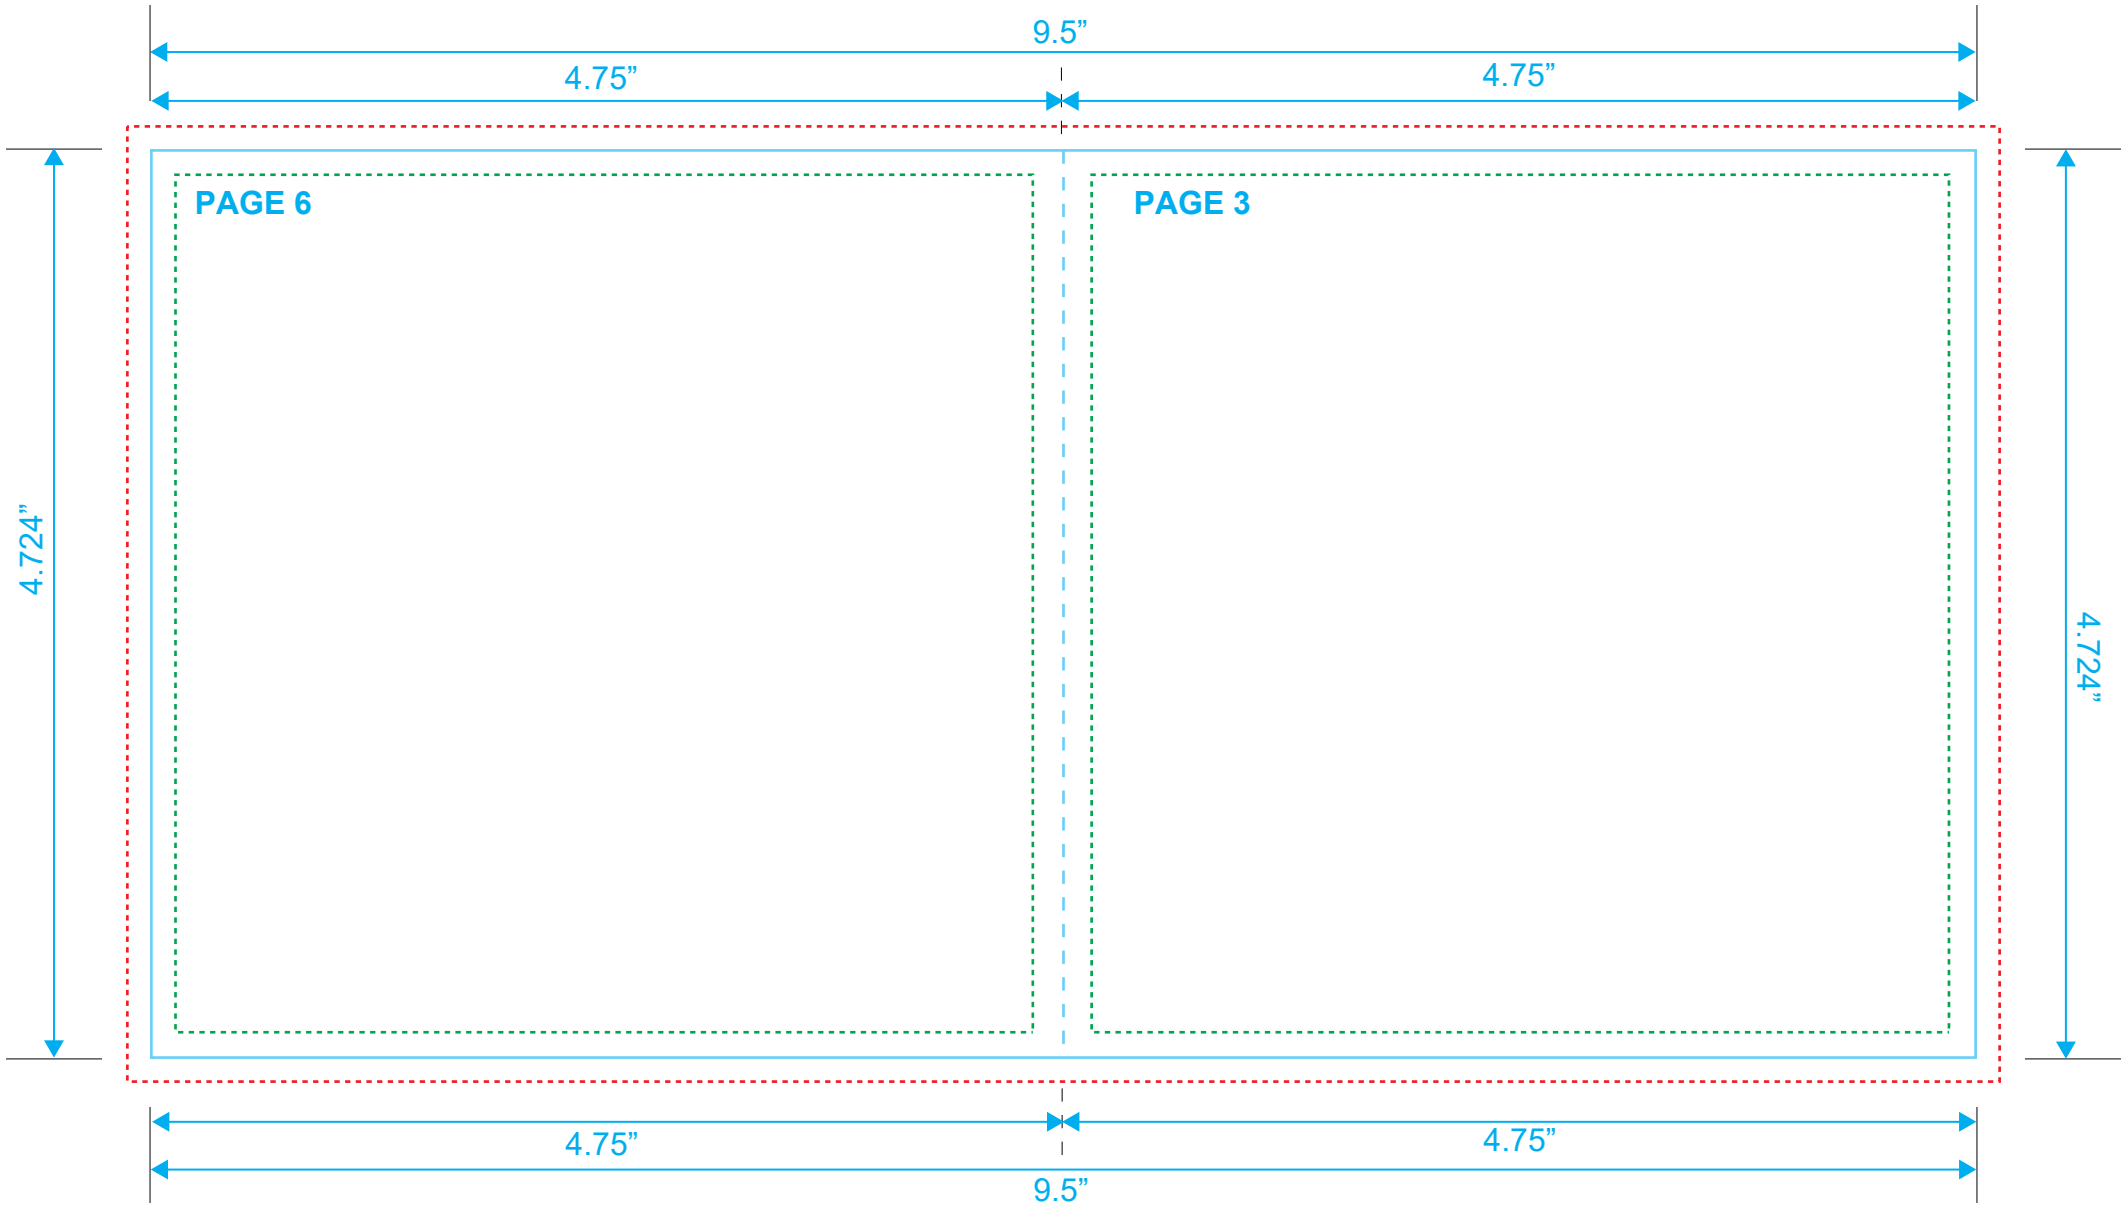

BOOKLET
Reference: 8 Pages
Style: 2 Panel
Size: 9.5" x 4.724"

Type Safety
Bleed Line
Crop Line _____

BOOKLET

Reference: 8 Pages

Style: 2 Panel

Size: 9.5" x 4.724"

Type Safety 

Bleed Line 

Crop Line 

BOOKLET
Reference: 8 Pages
Style: 2 Panel
Size: 9.5" x 4.724"

Type Safety
Bleed Line
Crop Line _____

BOOKLET
Reference: 8 Pages
Style: 2 Panel
Size: 9.5" x 4.724"

Type Safety
Bleed Line
Crop Line _____